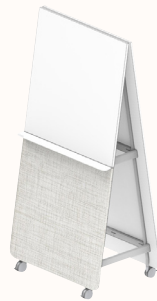

ALPHA SPACE Workboard

Features:

Alpha Space provides a mobile collaborative tool for flexible workspaces. The four optional substrates; whiteboard, laminate, pinnable fabric & sonic board provide a surface for brainstorming and idea sharing, pinning images, and sticking post-it notes.

Laminate Board: Zenith house range

Powder Coat:

Sonic Board:

Laminates:

Frame & Board Combinations

Frame A

Side 1: WB
Side 2: WB

Side 1: FAB
Side 2: WB

Frame B

Side 1 Upper: WB
Side 1 Lower: SB
Side 2: WB

Side 1 Upper: WB
Side 1 Lower: LAM
Side 2: WB

Side 1 Upper: WB
Side 1 Lower: FAB
Side 2: WB

Side 1 Upper: WB
Side 1 Lower: LAM
Side 2: LAM

Side 1 Upper: WB
Side 1 Lower: FAB
Side 2: FAB

Frame C

Side 1 Upper: WB
Side 1 Lower: SB
Side 2 Upper: WB
Side 2 Lower: SB

Side 1 Upper: WB
Side 1 Lower: LAM
Side 2 Upper: WB
Side 2 Lower: LAM

Side 1 Upper: WB
Side 1 Lower: FAB
Side 2 Upper: WB
Side 2 Lower: FAB