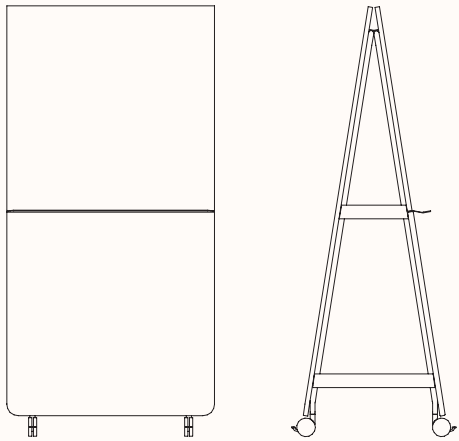

Frame B

Side 1 Upper: WB
Side 1 Lower: SB
Side 2: WB

Side 1 Upper: WB
Side 1 Lower: LAM
Side 2: WB

Side 1 Upper: WB
Side 1 Lower: FAB
Side 2: WB

Side 1 Upper: WB
Side 1 Lower: LAM
Side 2: LAM

Side 1 Upper: WB
Side 1 Lower: FAB
Side 2: FAB

Frame C

Side 1 Upper: WB
Side 1 Lower: SB
Side 2 Upper: WB
Side 2 Lower: SB

Side 1 Upper: WB
Side 1 Lower: LAM
Side 2 Upper: WB
Side 2 Lower: LAM

Side 1 Upper: WB
Side 1 Lower: FAB
Side 2 Upper: WB
Side 2 Lower: FAB

Legend:
WB - Whiteboard
SB - Sonic Board
LAM - Laminated
FAB - Fabric

Dimensions

Alpha Space Workboard

OW 900mm

OD 714mm

OH 1870mm

Radius bottom corners 50mm

Accessories

Stationary Holder

OW 240mm

OD 115mm

Pen Cup Height 100mm

Pen Cup Dia \varnothing 53mm

Lower Storage Shelf

OW 700mm

OD 500mm