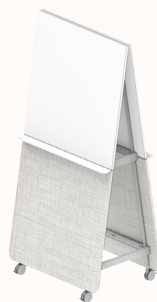

ALPHA SPACE Workboard

Features:

Alpha Space provides a mobile collaborative tool for flexible workspaces. The four optional substrates; whiteboard, laminate, pinnable fabric & sonic board provide a surface for brainstorming and idea sharing, pinning images, and sticking post-it notes.

Laminate Board: Zenith house range

Powder Coat:

Sonic Board:

Laminates:

Frame & Board Combinations

Frame A

Side 1: WB
Side 2: WB

Side 1: FAB
Side 2: WB

Frame B

Side 1 Upper: WB
Side 1 Lower: SB
Side 2: WB

Side 1 Upper: WB
Side 1 Lower: LAM
Side 2: WB

Side 1 Upper: WB
Side 1 Lower: FAB
Side 2: WB

Side 1 Upper: WB
Side 1 Lower: LAM
Side 2: LAM

Side 1 Upper: WB
Side 1 Lower: FAB
Side 2: FAB

Frame C

Side 1 Upper: WB
Side 1 Lower: SB
Side 2 Upper: WB
Side 2 Lower: SB

Side 1 Upper: WB
Side 1 Lower: LAM
Side 2 Upper: WB
Side 2 Lower: LAM

Side 1 Upper: WB
Side 1 Lower: FAB
Side 2 Upper: WB
Side 2 Lower: FAB