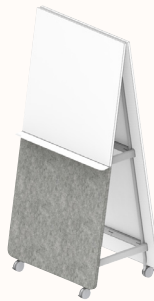

ALPHA SPACE Workboard

Features:

Alpha Space provides a mobile collaborative tool for flexible workspaces. The four optional substrates; whiteboard, laminate, pinnable fabric & sonic board provide a surface for brainstorming and idea sharing, pinning images, and sticking post-it notes.

Laminate Board: Zenith house range

Powder Coat:

Sonic Board:

Laminates:

Frame & Board Combinations

Frame A

Side 1: WB
Side 2: WB

Side 1: FAB
Side 2: WB

Frame B

Side 1 Upper: WB
Side 1 Lower: SB
Side 2: WB

Side 1 Upper: WB
Side 1 Lower: LAM
Side 2: WB

Side 1 Upper: WB
Side 1 Lower: FAB
Side 2: WB

Side 1 Upper: WB
Side 1 Lower: LAM
Side 2: LAM

Side 1 Upper: WB
Side 1 Lower: FAB
Side 2: FAB

Frame C

Side 1 Upper: WB
Side 1 Lower: SB
Side 2 Upper: WB
Side 2 Lower: SB

Side 1 Upper: WB
Side 1 Lower: LAM
Side 2 Upper: WB
Side 2 Lower: LAM

Side 1 Upper: WB
Side 1 Lower: FAB
Side 2 Upper: WB
Side 2 Lower: FAB