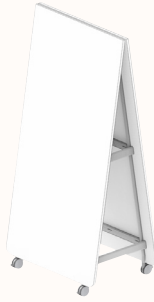

ALPHA SPACE Workboard

Features:

Alpha Space provides a mobile collaborative tool for flexible workspaces. The four optional substrates; whiteboard, laminate, pinnable fabric & sonic board provide a surface for brainstorming and idea sharing, pinning images, and sticking post-it notes.

Laminate Board: Zenith house range

Powder Coat:

Sonic Board:

Laminates:

Frame & Board Combinations

Frame A

Side 1: WB
Side 2: WB

Side 1: FAB
Side 2: WB

Frame B

Side 1 Upper: WB
Side 1 Lower: SB
Side 2: WB

Side 1 Upper: WB
Side 1 Lower: LAM
Side 2: WB

Side 1 Upper: WB
Side 1 Lower: FAB
Side 2: WB

Side 1 Upper: WB
Side 1 Lower: LAM
Side 2: LAM

Side 1 Upper: WB
Side 1 Lower: FAB
Side 2: FAB

Frame C

Side 1 Upper: WB
Side 1 Lower: SB
Side 2 Upper: WB
Side 2 Lower: SB

Side 1 Upper: WB
Side 1 Lower: LAM
Side 2 Upper: WB
Side 2 Lower: LAM

Side 1 Upper: WB
Side 1 Lower: FAB
Side 2 Upper: WB
Side 2 Lower: FAB