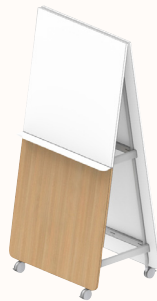

ALPHA SPACE Workboard

Features:

Alpha Space provides a mobile collaborative tool for flexible workspaces. The four optional substrates; whiteboard, laminate, pinnable fabric & sonic board provide a surface for brainstorming and idea sharing, pinning images, and sticking post-it notes.

Laminate Board: Zenith house range

Powder Coat:

Sonic Board:

Laminates:

Frame & Board Combinations

Frame A

Side 1: WB
Side 2: WB

Side 1: FAB
Side 2: WB

Frame B

Side 1 Upper: WB
Side 1 Lower: SB
Side 2: WB

Side 1 Upper: WB
Side 1 Lower: LAM
Side 2: WB

Side 1 Upper: WB
Side 1 Lower: FAB
Side 2: WB

Side 1 Upper: WB
Side 1 Lower: LAM
Side 2: LAM

Side 1 Upper: WB
Side 1 Lower: FAB
Side 2: FAB

Frame C

Side 1 Upper: WB
Side 1 Lower: SB
Side 2 Upper: WB
Side 2 Lower: SB

Side 1 Upper: WB
Side 1 Lower: LAM
Side 2 Upper: WB
Side 2 Lower: LAM

Side 1 Upper: WB
Side 1 Lower: FAB
Side 2 Upper: WB
Side 2 Lower: FAB