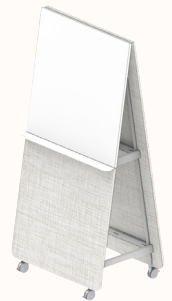

ALPHA SPACE Workboard

Features:

Alpha Space provides a mobile collaborative tool for flexible workspaces. The four optional substrates; whiteboard, laminate, pinnable fabric & sonic board provide a surface for brainstorming and idea sharing, pinning images, and sticking post-it notes.

Laminate Board: Zenith house range

Powder Coat:

Sonic Board:

Laminates:

Frame & Board Combinations

Frame A

Side 1: WB
Side 2: WB

Side 1: FAB
Side 2: WB

Frame B

Side 1 Upper: WB
Side 1 Lower: SB
Side 2: WB

Side 1 Upper: WB
Side 1 Lower: LAM
Side 2: WB

Side 1 Upper: WB
Side 1 Lower: FAB
Side 2: WB

Side 1 Upper: WB
Side 1 Lower: LAM
Side 2: LAM

Side 1 Upper: WB
Side 1 Lower: FAB
Side 2: FAB

Frame C

Side 1 Upper: WB
Side 1 Lower: SB
Side 2 Upper: WB
Side 2 Lower: SB

Side 1 Upper: WB
Side 1 Lower: LAM
Side 2 Upper: WB
Side 2 Lower: LAM

Side 1 Upper: WB
Side 1 Lower: FAB
Side 2 Upper: WB
Side 2 Lower: FAB