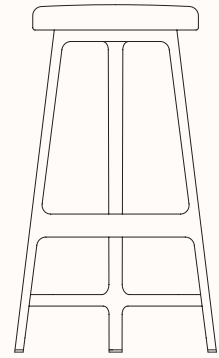

zenithinteriors.com

FACTORY Stool

Zenith

Features:

Designed for hard use, Factory Stool is simple, anonymous and inspired by stools of factory workers in the 1930s.

Options:

- Upholstered seat pad

Design: SEAN DIX

MOQ 10, additional 3-4 week delivery

Intensity
Storm

Intensity
Sunshine

Camira
Traverse
Night Sky

Camira
Traverse
Desert

Camira
Traverse
Terrazzo

Dimensions:

Low Stool

OW 365mm
OD 390mm
OH 440mm - Non Upholstered
OH 455mm - Upholstered

Counter Stool

OW 445mm
OD 435mm
OH 670mm - Non Upholstered
OH 685mm - Upholstered

Bar Stool

OW 435mm
OD 430mm
OH 740mm - Non Upholstered
OH 755mm - Upholstered