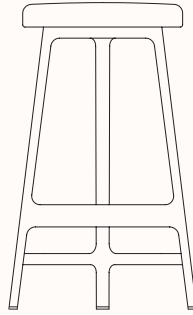

zenithinteriors.com

FACTORY Stool

Zenith

Features:

Designed for hard use, Factory Stool is simple, anonymous and inspired by stools of factory workers in the 1930s.

Options:

- Upholstered seat pad

Design: SEAN DIX

MOQ 10, additional 3-4 week delivery

Intensity
Storm

Intensity
Sunshine

Camira
Traverse
Night Sky

Camira
Traverse
Desert

Camira
Traverse
Terrazzo

Dimensions:

Low Stool

OW 365mm
OD 390mm
OH 440mm - Non Upholstered
OH 455mm - Upholstered

Counter Stool

OW 445mm
OD 435mm
OH 670mm - Non Upholstered
OH 685mm - Upholstered

Bar Stool

OW 435mm
OD 430mm
OH 740mm - Non Upholstered
OH 755mm - Upholstered