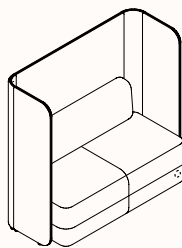

## Dimensions

### Focus Solo

OW 820mm  
SD 500mm  
OD 685mm  
SH 450mm  
OH 1200/1375mm

### Focus Duo

OW 1470mm  
SD 500mm  
OD 685mm  
SH 450mm  
OH 1200/1375mm

### Focus Trio\*

OW 2070mm  
SD 500mm  
OD 685mm  
SH 450mm  
OH 1200/1375mm

Note:  Set power locations

\* If power option is required, the Focus Trio Model will be installed with 2 power placements of the specification.