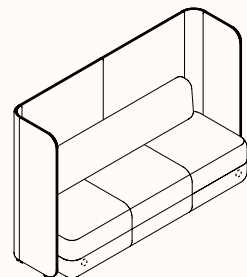

## Dimensions

### Focus Solo

OW 820mm  
SD 500mm  
OD 685mm  
SH 450mm  
OH 1200/1375mm

### Focus Duo

OW 1470mm  
SD 500mm  
OD 685mm  
SH 450mm  
OH 1200/1375mm

### Focus Trio\*

OW 2070mm  
SD 500mm  
OD 685mm  
SH 450mm  
OH 1200/1375mm

Note:  Set power locations

\* If power option is required, the Focus Trio Model will be installed with 2 power placements of the specification.