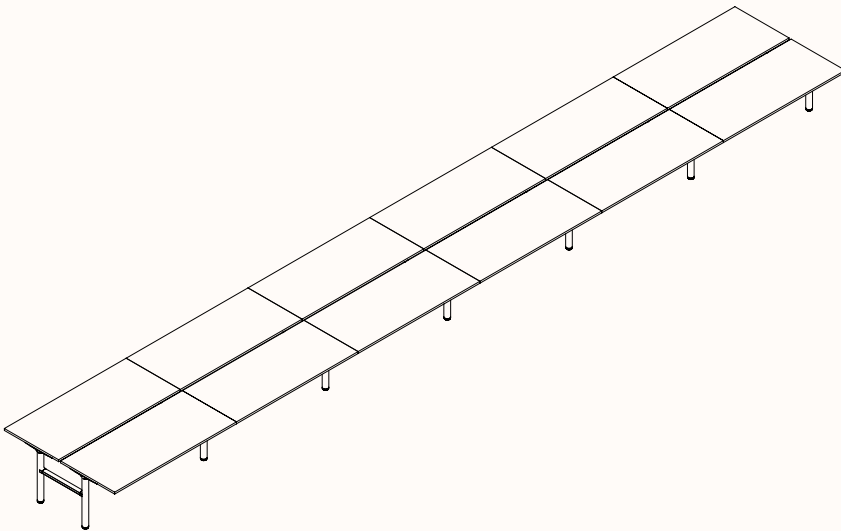

Tech Adjust: 610-900mm

Winder Adjust: 610-900mm

Electric Adjust: 620-1230mm

Note: * Run of 2, 3, 4, 5, 6 is only available in Fixed Height

180 Degree

Pod of 2

Pod of 4

Pod of 6

Pod of 8

Pod of 10

Pod of 12

Height Range

Fixed Height: 720mm*
Tech Adjust: 610-900mm
Winder Adjust: 610-900mm
Electric Adjust: 620-1230mm

Note: * Pods of 4, 6, 8, 10, 12 is only available in Fixed Height

120 Degree

120 Degree Single

Width Range: 1200 - 2100mm
1200 - 1700mm (Electric Adjust)
Length Range: 1200 - 2100mm
1200 - 1700mm (Electric Adjust)
Depth Range: 600 - 900mm

Pod of 2

Pod of 3

Pod of 6*

Pod of 9*

Height Range