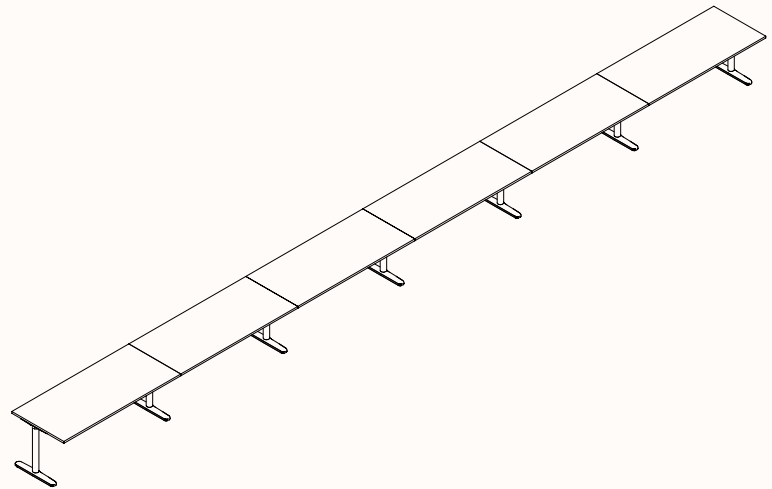

Black

White

Note:
Fine Texture is not suitable on Orbis Electric Adjust workstation

180 Degree

180 Degree Single

Length Range: 900-2700mm

1200-2400mm (Electric Adjust)

Depth Range: 600-900mm

These measurements apply to all worktop sizes within the Orbis range.

Run of 2*

Run of 3*

Run of 4*

Run of 5*

Run of 6*

Height Range

Fixed Height: 720mm*

Tech Adjust: 610-900mm

Winder Adjust: 610-900mm

Electric Adjust: 620-1230mm

Note: * Run of 2, 3, 4, 5, 6 is only available in Fixed Height

180 Degree

Pod of 2

Pod of 4

Pod of 6

120 Degree Single

Width Range: 1200 - 2100mm
1200 - 1700mm (Electric Adjust)
Length Range: 1200 - 2100mm
1200 - 1700mm (Electric Adjust)
Depth Range: 600 - 900mm

Pod of 2

Pod of 3

Pod of 6*

Pod of 9*

Height Range