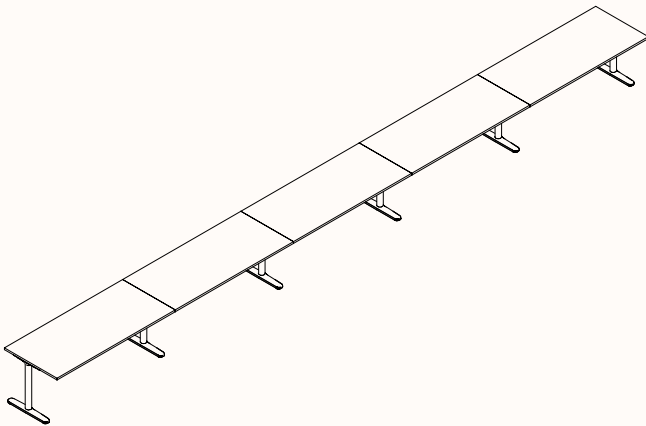

Black

White

Note:
Fine Texture is not suitable on Orbis Electric Adjust workstation

180 Degree

180 Degree Single

Length Range: 900-2700mm

1200-2400mm (Electric Adjust)

Depth Range: 600-900mm

These measurements apply to all worktop sizes within the Orbis range.

Run of 2*

Run of 3*

Run of 4*

Run of 5*

Run of 6*

Height Range

Fixed Height: 720mm*

Tech Adjust: 610-900mm

Winder Adjust: 610-900mm

Electric Adjust: 620-1230mm

Note: * Run of 2, 3, 4, 5, 6 is only available in Fixed Height

180 Degree

Pod of 2

Pod of 4

Pod of 6

120 Degree Single

Width Range: 1200 - 2100mm
1200 - 1700mm (Electric Adjust)
Length Range: 1200 - 2100mm
1200 - 1700mm (Electric Adjust)
Depth Range: 600 - 900mm

Pod of 2

Pod of 3

Pod of 6*

Pod of 9*

Height Range