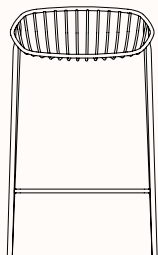

zenithinteriors.com

PINO Stool

Zenith

Features:

Pino is a truly unique form with a characteristic soft hexagonal hoop supporting a gently sculpted sling of seating wires.

Options:

- Upholstered seat pad

Design: KEITH MELBOURNE

Claret
Gloss

Dimensions

Pino Stool 650H

OW 478mm
OD 446mm
SH 650mm
OH 802mm

Pino Stool 750H

OW 485mm
OD 472mm
SH 750mm
OH 900mm