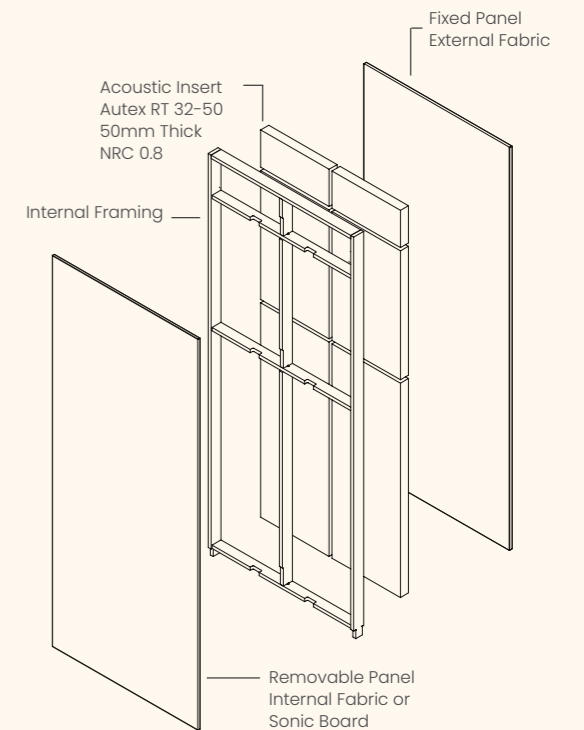

Acoustics

3 Green Star for acoustics

Verse has been tested in accordance with ISO 717-1:2004 Acoustics – Rating of sound insulation in buildings and of building elements – Airborne sound insulation.

Independent Acoustic Testing shows that Verse can qualify for 3 Green Star Credits for acoustics and can achieve between 32–39Dw at 40dB Ambiance with a Privacy Rating of 67–74, depending on the wall type and material selected.

Normal voice conversations can be heard as a muffled sound in adjoining rooms but cannot be understood.