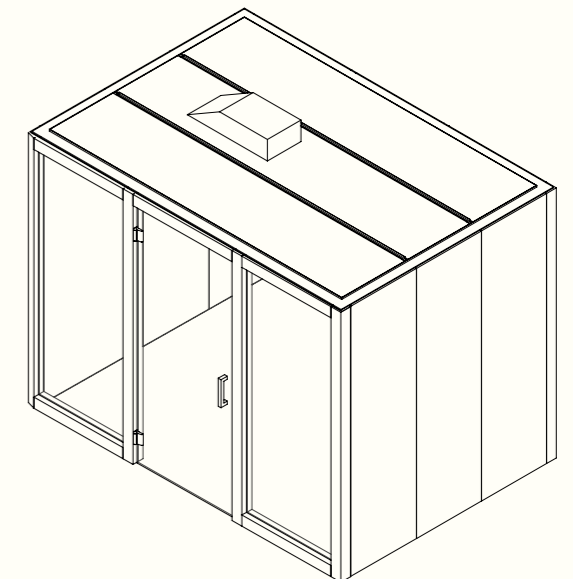

Lighting:

Verse 3 comes with 19W/m LED Strip Lighting and Driver suited for different room sizes with 1800lm/m Natural White (4000K). Verse lighting brightness can be controlled by a dimmer, and turned off by PIR sensor when the room is unoccupied.