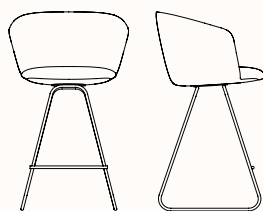

zenithinteriors.com

GLOVE Barstool

Zenith

Features:

As soft as a glove, Glove the new stool designed by Francesco Rota is an addition to our collection of stools. Featuring a high backrest, supporting the back, and comfortable padding that envelops the entire seat, Glove accommodates and even seems to 'fit' the person sitting on it.

Option:

- Sled Base stool in two heights
- Height adjustable pedestal base

Design: FRANCESCO ROTA for LAPALMA

Warranty: 5 years

Finishes:

Height adjustable base: Powder coated steel

Sled base: Steel rod powder coated

Shell: Upholstered in house fabric categories A, B, C, D or soft leather.

Refer to the Lapalma Fabric & Leather Specification

Frame:

Dimensions:

Height Adjustable S471

OW 550mm
OD 500mm
OH 830-1080mm
SH 580-830mm