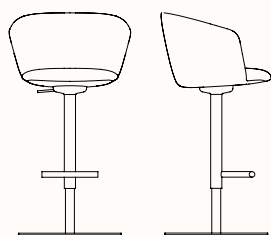

zenithinteriors.com

GLOVE Barstool

Zenith

Features:

As soft as a glove, Glove the new stool designed by Francesco Rota is an addition to our collection of stools. Featuring a high backrest, supporting the back, and comfortable padding that envelops the entire seat, Glove accommodates and even seems to 'fit' the person sitting on it.

Option:

- Sled Base stool in two heights
- Height adjustable pedestal base

Design: FRANCESCO ROTA for LAPALMA

Warranty: 5 years

Finishes:

Height adjustable base: Powder coated steel

Sled base: Steel rod powder coated

Shell: Upholstered in house fabric categories A, B, C, D or soft leather.

Refer to the Lapalma Fabric & Leather Specification

Frame:

Dimensions:

Height Adjustable S471

OW 550mm
OD 500mm
OH 830-1080mm
SH 580-830mm

Sled Base H65 S472

OW 550mm
OD 500mm
OH 900mm
SH 650mm

Sled Base H75 S473

OW 550mm
OD 500mm
OH 1000mm
SH 750mm