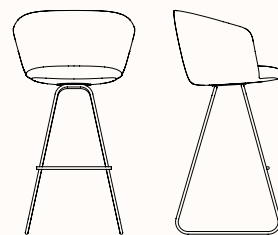

zenithinteriors.com

GLOVE Barstool

Zenith

Features:

As soft as a glove, Glove the new stool designed by Francesco Rota is an addition to our collection of stools. Featuring a high backrest, supporting the back, and comfortable padding that envelops the entire seat, Glove accommodates and even seems to 'fit' the person sitting on it.

Option:

- Sled Base stool in two heights
- Height adjustable pedestal base

Design: FRANCESCO ROTA for LAPALMA

Warranty: 5 years

Finishes:

Height adjustable base: Powder coated steel

Sled base: Steel rod powder coated

Shell: Upholstered in house fabric categories A, B, C, D or soft leather.

Refer to the Lapalma Fabric & Leather Specification

Frame:

Dimensions:

Height Adjustable S471

OW 550mm
OD 500mm
OH 830-1080mm
SH 580-830mm

Sled Base H65 S472

OW 550mm
OD 500mm
OH 900mm
SH 650mm

Sled Base H75 S473

OW 550mm
OD 500mm
OH 1000mm
SH 750mm