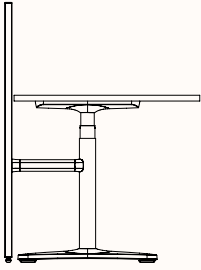

**Framed (S30/S50) Screens
RUMBA Workstation**

**Single Desk with S30/S50
Screen to Floor**