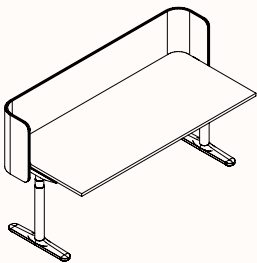

**180 Degree with Precinct Curve
Screen Worktop Mounted**