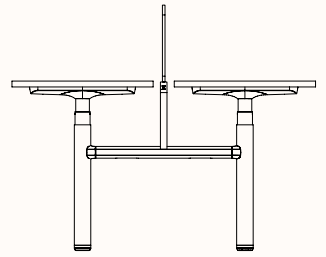

**Pod with Screen in
CTRL Rail**