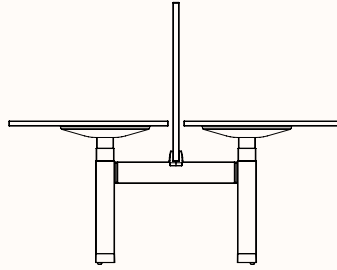

Pod of 9 with Hex Post*

Height Range

- Fixed Height: 720mm*
- Tech Adjust: 610-900mm
- Winder Adjust: 610-900mm
- Electric Adjust: 620-1230mm

Note: * Pod of 6 & 9 with Hex Post is only available in Fixed Height

Framed (S30/S50) Screens
EPIC PLUS Workstation

S30 Screen
Worktop Mounted

S30 Screen
Frame Mounted

**Framed (S30/S50) Screens
RUMBA Workstation**

**Single Desk with
Screen Frame Mounted**
180 Degree

**S30 Screen
Crossbeam Mounted**
180 Degree Pod of 2

**S30 Screen
Arm Mounted**
180 Degree

**S30 Screen
Crossbeam Mounted**
180 Degree Pod of 2

120 Degree Hex Post Rumba Workstation

Pod of 3-HP-T2*

Pod of 6-HP-T2

Pod of 9-HP-T2

Height Ranges

Fixed Height	720mm
Tech Adjust	610-900mm
Winder Adjust	610-900mm (sit-sit) 700-1050mm (sit-stand single desks) 700-1100mm (sit-stand pods)
Electric Adjust*	620-1230mm
Electric Adjust (Veyhl)*	650-1310mm (180-Deg with foot) 650-1310mm (180-Pod of 2 without foot)