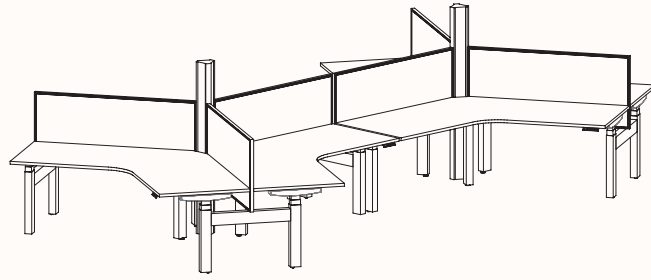

**S30 Screen
Arm Mounted**
180 Degree

**S30 Screen
Crossbeam Mounted**
180 Degree Pod of 2

120 Degree Hex Post Rumba Workstation

Pod of 3-HP-T2*

Pod of 6-HP-T2

Pod of 9-HP-T2

Height Ranges

Fixed Height	720mm
Tech Adjust	610-900mm
Winder Adjust	610-900mm (sit-sit) 700-1050mm (sit-stand single desks) 700-1100mm (sit-stand pods)
Electric Adjust*	620-1230mm
Electric Adjust (Veyhl)*	650-1310mm (180-Deg with foot) 650-1310mm (180-Pod of 2 without foot)