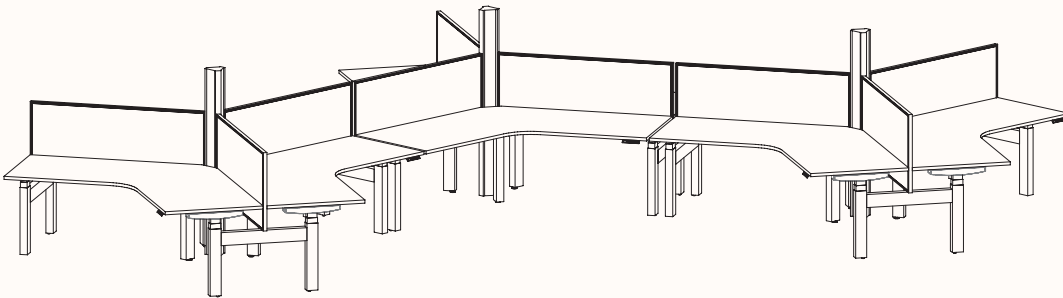

**S30 Screen
Arm Mounted**
180 Degree

**S30 Screen
Crossbeam Mounted**
180 Degree Pod of 2

120 Degree Hex Post Rumba Workstation

Pod of 3-HP-T2*

Pod of 6-HP-T2

Pod of 9-HP-T2

Height Ranges

Fixed Height	720mm
Tech Adjust	610-900mm
Winder Adjust	610-900mm (sit-sit) 700-1050mm (sit-stand single desks) 700-1100mm (sit-stand pods)
Electric Adjust*	620-1230mm
Electric Adjust (Veyhl)*	650-1310mm (180-Deg with foot) 650-1310mm (180-Pod of 2 without foot)