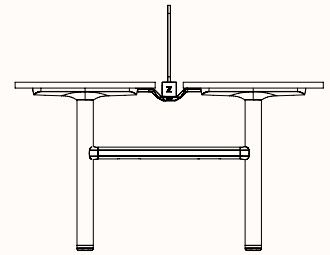

**Fixed Height Pod with Screen
in CTRL Rail**