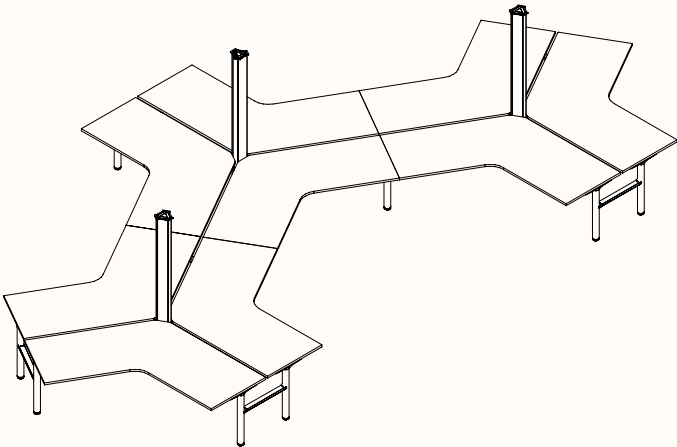

**Single Desk Screen
to Floor**

**Single Desk with Screen
Above Floor Level**

**Pod with Screen Cross
Beam Mounted**

**Pod with Screen in
CTRL Rail**

120 Degree Orbis Hex Post

Pod of 3 with Hex Post

Pod of 6 with Hex Post*

Pod of 9 with Hex Post*

Height Range

- Fixed Height: 720mm*
- Tech Adjust: 610-900mm
- Winder Adjust: 610-900mm
- Electric Adjust: 620-1230mm

Note: * Pod of 6 & 9 with Hex Post is only available in Fixed Height