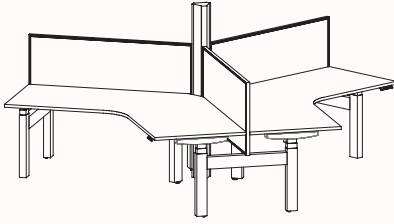

Pod of 9 with Hex Post*

Height Range

- Fixed Height: 720mm*
- Tech Adjust: 610-900mm
- Winder Adjust: 610-900mm
- Electric Adjust: 620-1230mm

Note: * Pod of 6 & 9 with Hex Post is only available in Fixed Height

Framed (S30/S50) Screens
EPIC PLUS Workstation

S30 Screen
Worktop Mounted

S30 Screen
Frame Mounted

**Framed (S30/S50) Screens
RUMBA Workstation**

**Single Desk with
Screen Frame Mounted**
180 Degree

**S30 Screen
Crossbeam Mounted**
180 Degree Pod of 2

**S30 Screen
Arm Mounted**
180 Degree

**S30 Screen
Crossbeam Mounted**
180 Degree Pod of 2

120 Degree Hex Post Rumba Workstation

Pod of 3-HP-T2*

Pod of 6-HP-T2

Pod of 9-HP-T2

Height Ranges

Fixed Height	720mm
Tech Adjust	610-900mm
Winder Adjust	610-900mm (sit-sit) 700-1050mm (sit-stand single desks) 700-1100mm (sit-stand pods)
Electric Adjust*	620-1230mm
Electric Adjust (Veyhl)*	650-1310mm (180-Deg with foot) 650-1310mm (180-Pod of 2 without foot)