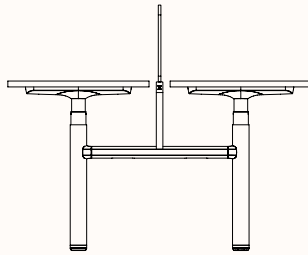

Pod with Screen in CTRL Rail