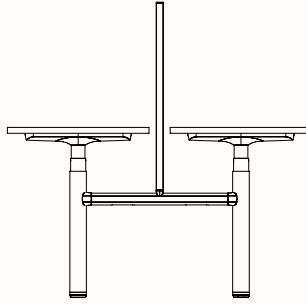

**Pod with Screen Cross
Beam Mounted**