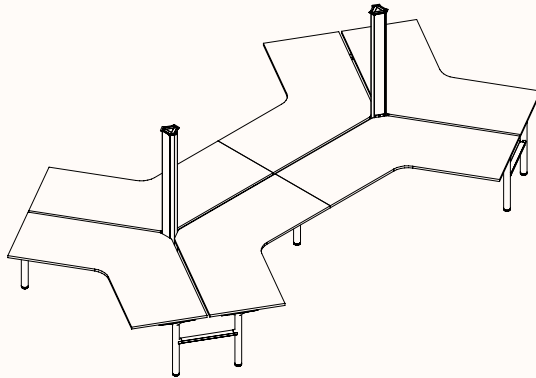

**Single Desk Screen
to Floor**

**Single Desk with Screen
Above Floor Level**

**Pod with Screen Cross
Beam Mounted**

**Pod with Screen in
CTRL Rail**

120 Degree Orbis Hex Post

Pod of 3 with Hex Post

Pod of 6 with Hex Post*

Pod of 9 with Hex Post*

Height Range

- Fixed Height: 720mm*
- Tech Adjust: 610-900mm
- Winder Adjust: 610-900mm
- Electric Adjust: 620-1230mm

Note: * Pod of 6 & 9 with Hex Post is only available in Fixed Height