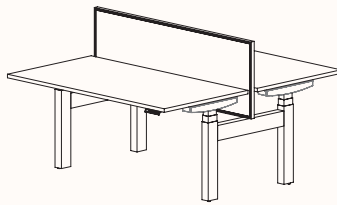

Framed (S30/S50) Screens
EPIC PLUS Workstation

S30 Screen
Worktop Mounted

S30 Screen
Frame Mounted

**Framed (S30/S50) Screens
RUMBA Workstation**

**Single Desk with
Screen Frame Mounted**
180 Degree

**S30 Screen
Crossbeam Mounted**
180 Degree Pod of 2

**S30 Screen
Arm Mounted**
180 Degree

**S30 Screen
Crossbeam Mounted**
180 Degree Pod of 2

120 Degree Hex Post Rumba Workstation

Pod of 3-HP-T2*

Pod of 6-HP-T2

Pod of 9-HP-T2

Height Ranges

Fixed Height	720mm
Tech Adjust	610-900mm
Winder Adjust	610-900mm (sit-sit) 700-1050mm (sit-stand single desks) 700-1100mm (sit-stand pods)
Electric Adjust*	620-1230mm
Electric Adjust (Veyhl)*	650-1310mm (180-Deg with foot) 650-1310mm (180-Pod of 2 without foot)