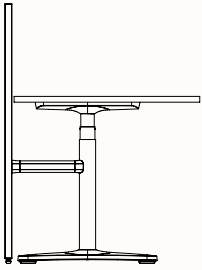

180 Degree

S30 Screen

180 Degree Pod of 2

Note: Drawing indicative only

Precinct Screen
180 Degree

CTRL Screen
180 Degree

CTRL Screen
180 Degree Pod of 2

**Framed (S30/S50) Screens
ORBIS Workstation**

Pod of 9 with Hex Post*

Height Range

- Fixed Height: 720mm*
- Tech Adjust: 610-900mm
- Winder Adjust: 610-900mm
- Electric Adjust: 620-1230mm

Note: * Pod of 6 & 9 with Hex Post is only available in Fixed Height