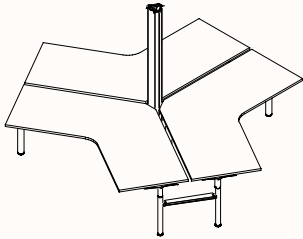

**Single Desk Screen
to Floor**

**Single Desk with Screen
Above Floor Level**

**Pod with Screen Cross
Beam Mounted**

**Pod with Screen in
CTRL Rail**

120 Degree Orbis Hex Post

Pod of 3 with Hex Post

Pod of 6 with Hex Post*

Pod of 9 with Hex Post*

Height Range

- Fixed Height: 720mm*
- Tech Adjust: 610-900mm
- Winder Adjust: 610-900mm
- Electric Adjust: 620-1230mm

Note: * Pod of 6 & 9 with Hex Post is only available in Fixed Height