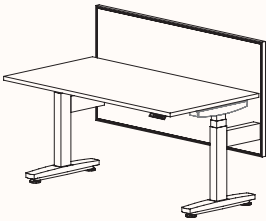

Framed (S30/S50) Screens
EPIC PLUS Workstation

S30 Screen
Worktop Mounted

S30 Screen
Frame Mounted

**Framed (S30/S50) Screens
RUMBA Workstation**

**Single Desk with
Screen Frame Mounted**
180 Degree

**S30 Screen
Crossbeam Mounted**
180 Degree Pod of 2