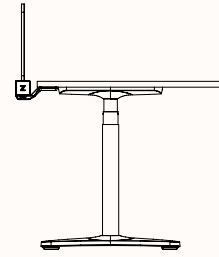

**Single Desk with Screen in
CTRL Rail**