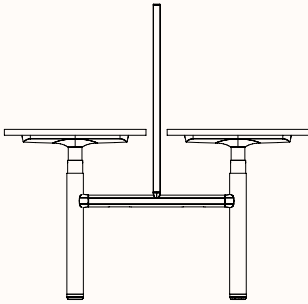

**Pod with Screen Cross Beam
Mounted**