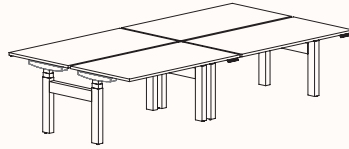

Run of 2

Run of 3

Run of 4

Run of 5

Run of 6

Height Ranges

Fixed Height:	720mm
Tech Adjust:	610-900mm
Winder Adjust:	610-900mm (Sit-Sit) 700-1050mm (Sit-Stand Single Desks) 700-1100mm (Sit-Stand Pods)
Electric Adjust:*	620-1230mm
Electric Adjust (Veyhl):*	650-1310mm (180-Deg with Foot)

Note: * Available in 180 Degree Single Desk only

180 Degree

Pod of 2

Pod of 4

Run of 6

Pod of 8

Pod of 10

Run of 12