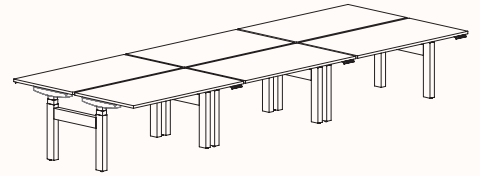

Note: * Available in 180 Degree Single Desk only

180 Degree

Pod of 2

Pod of 4

Run of 6

Pod of 8

Pod of 10

Run of 12

Height Ranges

Fixed Height: 720mm

Tech Adjust: 610-900mm

Winder Adjust: 610-900mm (Sit-Sit)

700-1050mm (Sit-Stand Single Desks)

700-1100mm (Sit-Stand Pods)

120 Degree

120 Degree Single

Width Range: 1200 - 2100mm
1200 - 1700mm (Electric Adjust)
Length Range: 1200 - 2100mm
1200 - 1700mm (Electric Adjust)
Depth Range: 600 - 900mm

Pod of 2

Pod of 3

Pod of 6*

Pod of 9*

Height Ranges

Fixed Height: 720mm
Tech Adjust: 610-900mm
Winder Adjust: 610-900mm (Sit-Sit)
700-1050mm (Sit-Stand Single Desks)
700-1100mm (Sit-Stand Pods)
Electric Adjust:* 620-1230mm