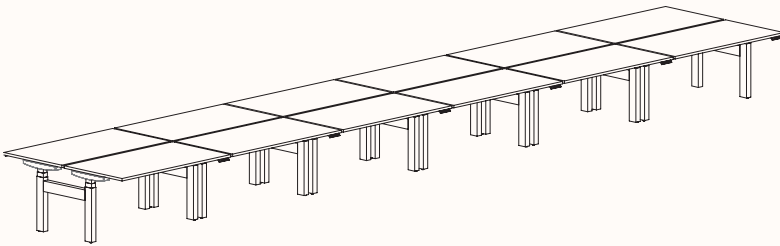

Note: * Available in 180 Degree Single Desk only

180 Degree

Pod of 2

Pod of 4

Run of 6

Pod of 8

Pod of 10

Run of 12

Height Ranges

Fixed Height: 720mm

Tech Adjust: 610-900mm

Winder Adjust: 610-900mm (Sit-Sit)

700-1050mm (Sit-Stand Single Desks)

700-1100mm (Sit-Stand Pods)

120 Degree

120 Degree Single

Width Range: 1200 - 2100mm
1200 - 1700mm (Electric Adjust)
Length Range: 1200 - 2100mm
1200 - 1700mm (Electric Adjust)
Depth Range: 600 - 900mm

Pod of 2

Pod of 3

Pod of 6*

Pod of 9*

Height Ranges

Fixed Height: 720mm
Tech Adjust: 610-900mm
Winder Adjust: 610-900mm (Sit-Sit)
700-1050mm (Sit-Stand Single Desks)
700-1100mm (Sit-Stand Pods)
Electric Adjust:* 620-1230mm