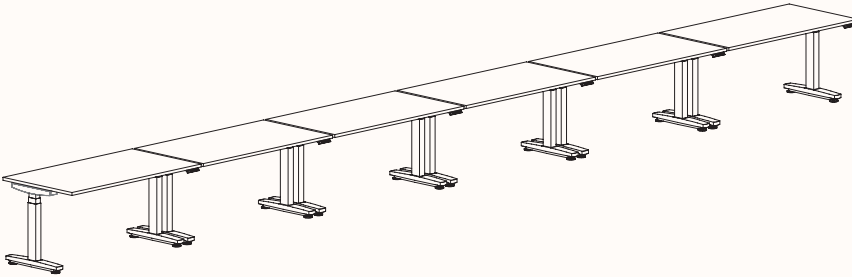

zenithinteriors.com

RUMBA Workstation

Zenith

Features:

The robust Rumba Workstation is simple design language in a bold form. Showcasing exceptional stability and strength without compromising on visual clarity, the workstation's mechanisms are hidden from view so as not to disturb the clean lines and resolution. The solidity of the table legs gives the workstation a firmly grounded and purposeful stance. In a moment that demands the versatility of our workplaces, Rumba is a high achiever. With a high focus on enhancing the end users feelings of wellbeing, this system is available in fixed height, technician, winder and electric adjustment.

Zenith House Powder Coat:

Note:
Fine Texture is not suitable on Rumba Electric Adjust workstation

180 Degree

180 Degree Single

Length Range: 900 - 2700mm

1200 - 2400mm (Electric Adjust)

Depth Range: 600 - 900mm

Run of 2

Run of 3

Run of 4

Run of 5

Run of 6

Height Ranges

Fixed Height:	720mm
Tech Adjust:	610-900mm
Winder Adjust:	610-900mm (Sit-Sit) 700-1050mm (Sit-Stand Single Desks) 700-1100mm (Sit-Stand Pods)
Electric Adjust:*	620-1230mm
Electric Adjust (Veyhl):*	650-1310mm (180-Deg with Foot)

Width Range: 1200 - 2100mm
1200 - 1700mm (Electric Adjust)
Length Range: 1200 - 2100mm
1200 - 1700mm (Electric Adjust)
Depth Range: 600 - 900mm

Pod of 2

Pod of 3

Pod of 6*

Pod of 9*

Height Ranges

Fixed Height: 720mm
Tech Adjust: 610-900mm
Winder Adjust: 610-900mm (Sit-Sit)
700-1050mm (Sit-Stand Single Desks)
700-1100mm (Sit-Stand Pods)
Electric Adjust:* 620-1230mm