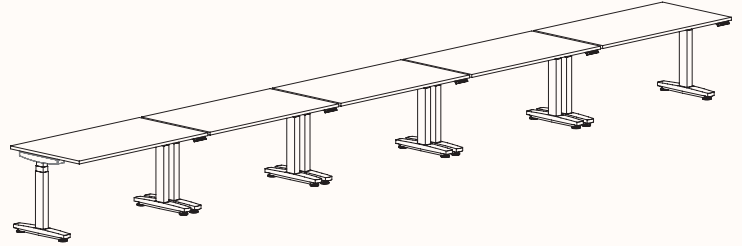

zenithinteriors.com

RUMBA Workstation

Zenith

Features:

The robust Rumba Workstation is simple design language in a bold form. Showcasing exceptional stability and strength without compromising on visual clarity, the workstation's mechanisms are hidden from view so as not to disturb the clean lines and resolution. The solidity of the table legs gives the workstation a firmly grounded and purposeful stance. In a moment that demands the versatility of our workplaces, Rumba is a high achiever. With a high focus on enhancing the end users feelings of wellbeing, this system is available in fixed height, technician, winder and electric adjustment.

Zenith House Powder Coat:

Note:
Fine Texture is not suitable on Rumba Electric Adjust workstation

180 Degree

180 Degree Single

Length Range: 900 - 2700mm

1200 - 2400mm (Electric Adjust)

Depth Range: 600 - 900mm

Run of 2

Run of 3

Run of 4

Run of 5

Run of 6

Height Ranges

Fixed Height:	720mm
Tech Adjust:	610-900mm
Winder Adjust:	610-900mm (Sit-Sit) 700-1050mm (Sit-Stand Single Desks) 700-1100mm (Sit-Stand Pods)
Electric Adjust:*	620-1230mm
Electric Adjust (Veyhl):*	650-1310mm (180-Deg with Foot)

Width Range: 1200 - 2100mm
1200 - 1700mm (Electric Adjust)
Length Range: 1200 - 2100mm
1200 - 1700mm (Electric Adjust)
Depth Range: 600 - 900mm

Pod of 2

Pod of 3

Pod of 6*

Pod of 9*

Height Ranges

Fixed Height: 720mm
Tech Adjust: 610-900mm
Winder Adjust: 610-900mm (Sit-Sit)
700-1050mm (Sit-Stand Single Desks)
700-1100mm (Sit-Stand Pods)
Electric Adjust:* 620-1230mm