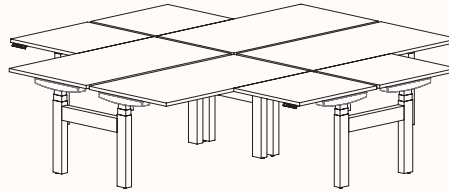

Width Range: 1200 - 2100mm
1200 - 1700mm (Electric Adjust)
Length Range: 1200 - 2100mm
1200 - 1700mm (Electric Adjust)
Depth Range: 600 - 900mm

Pod of 2

Pod of 3

Pod of 6*

Pod of 9*

Height Ranges

Fixed Height: 720mm
Tech Adjust: 610-900mm
Winder Adjust: 610-900mm (Sit-Sit)
700-1050mm (Sit-Stand Single Desks)
700-1100mm (Sit-Stand Pods)
Electric Adjust:* 620-1230mm

Note: *Not available in 120 Pod of 6 & 9.

90 Degree

3 End Left Hand

Width Range: 1200 - 2700mm
1200 - 2400mm (Electric Adjust)
Length Range: 1200 - 2700mm
1200 - 2100mm (Electric Adjust)
Depth Range: 600 - 900mm

3 End Right Hand

Pod of Two

3 End Left Hand & 3 End Right Hand

Pod of Four

2x 3 End Left Hand & 2x 3 End Right Hand

Height Ranges

Fixed Height: 720mm
Tech Adjust: 610-900mm
Winder Adjust: 610-900mm (Sit-Sit)
700-1050mm (Sit-Stand Single Desks)
700-1100mm (Sit-Stand Pods)
Electric Adjust: 620-1230mm
Electric Adjust (Veyhl): 650-1310mm (With Foot)