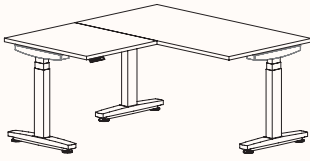

Height Ranges

Fixed Height: 720mm

Tech Adjust: 610-900mm

Winder Adjust: 610-900mm (Sit-Sit)

700-1050mm (Sit-Stand Single Desks)

700-1100mm (Sit-Stand Pods)

120 Degree

120 Degree Single

Width Range: 1200 - 2100mm
1200 - 1700mm (Electric Adjust)
Length Range: 1200 - 2100mm
1200 - 1700mm (Electric Adjust)
Depth Range: 600 - 900mm

Pod of 2

Pod of 3

Pod of 6*

Pod of 9*

Height Ranges

Fixed Height: 720mm
Tech Adjust: 610-900mm
Winder Adjust: 610-900mm (Sit-Sit)
700-1050mm (Sit-Stand Single Desks)
700-1100mm (Sit-Stand Pods)
Electric Adjust:* 620-1230mm

Note: *Not available in 120 Pod of 6 & 9.

90 Degree

3 End Left Hand

Width Range: 1200 - 2700mm
1200 - 2400mm (Electric Adjust)
Length Range: 1200 - 2700mm
1200 - 2100mm (Electric Adjust)
Depth Range: 600 - 900mm