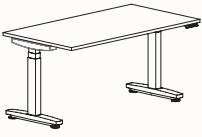

zenithinteriors.com

RUMBA Workstation

Zenith

Features:

The robust Rumba Workstation is simple design language in a bold form. Showcasing exceptional stability and strength without compromising on visual clarity, the workstation's mechanisms are hidden from view so as not to disturb the clean lines and resolution. The solidity of the table legs gives the workstation a firmly grounded and purposeful stance. In a moment that demands the versatility of our workplaces, Rumba is a high achiever. With a high focus on enhancing the end users feelings of wellbeing, this system is available in fixed height, technician, winder and electric adjustment.

Finishes:

Worktop: 25mm laminate, veneer or custom top
Leg & frame: Powder coated in Zenith House Matt/Satin/Fine Texture range
Custom colours available upon request
Stocked models and colours may vary

Zenith House Powder Coat:

Note:
Fine Texture is not suitable on Rumba Electric Adjust workstation

180 Degree

180 Degree Single

Length Range: 900 - 2700mm

1200 - 2400mm (Electric Adjust)

Depth Range: 600 - 900mm