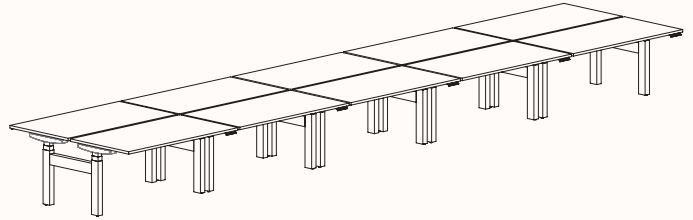

Note: * Available in 180 Degree Single Desk only

180 Degree

Pod of 2

Pod of 4

Run of 6

Pod of 8

Pod of 10

Run of 12

Height Ranges

Fixed Height: 720mm

Tech Adjust: 610-900mm

Winder Adjust: 610-900mm (Sit-Sit)

700-1050mm (Sit-Stand Single Desks)

700-1100mm (Sit-Stand Pods)

120 Degree

120 Degree Single

Width Range: 1200 - 2100mm
1200 - 1700mm (Electric Adjust)
Length Range: 1200 - 2100mm
1200 - 1700mm (Electric Adjust)
Depth Range: 600 - 900mm

Pod of 2

Pod of 3

Pod of 6*

Pod of 9*

Height Ranges

Fixed Height: 720mm
Tech Adjust: 610-900mm
Winder Adjust: 610-900mm (Sit-Sit)
700-1050mm (Sit-Stand Single Desks)
700-1100mm (Sit-Stand Pods)
Electric Adjust:* 620-1230mm