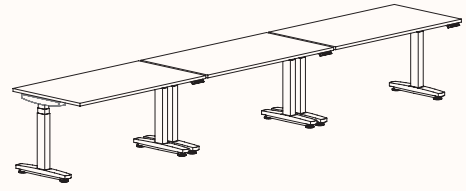

zenithinteriors.com

RUMBA Workstation

Zenith

Features:

The robust Rumba Workstation is simple design language in a bold form. Showcasing exceptional stability and strength without compromising on visual clarity, the workstation's mechanisms are hidden from view so as not to disturb the clean lines and resolution. The solidity of the table legs gives the workstation a firmly grounded and purposeful stance. In a moment that demands the versatility of our workplaces, Rumba is a high achiever. With a high focus on enhancing the end users feelings of wellbeing, this system is available in fixed height, technician, winder and electric adjustment.

Options:

- [180°](#), [120°](#), [90°](#) configurations
- Fixed Height, Tech Adjust, Winder Adjust or Electric Adjust
- Worktop in 25mm or 32mm
- Precinct, CTRL, Cloud, Framed (S30/S50) Screen
- CTRL Rail compatibility: Double Sided rail (1-way or 2-way brackets), worktop mounted and pod mounted
- Cable management: 96mm duct, Cable Tray & Duct Bridges, Glovebox with/without internal powerplate, Umbilical and Cable Sock
- Floorsight pucks and sensors
- Legs with feet have 10mm of levelling adjustment, legs with no feet have 25mm of levelling adjustment
- Castors available on 180 Degree single desk only

Zenith House Powder Coat:

Note:
Fine Texture is not suitable on Rumba Electric Adjust workstation

180 Degree

180 Degree Single

Length Range: 900 - 2700mm

1200 - 2400mm (Electric Adjust)

Depth Range: 600 - 900mm

Width Range: 1200 - 2100mm
1200 - 1700mm (Electric Adjust)
Length Range: 1200 - 2100mm
1200 - 1700mm (Electric Adjust)
Depth Range: 600 - 900mm

Pod of 2

Pod of 3

Pod of 6*

Pod of 9*

Height Ranges

Fixed Height: 720mm
Tech Adjust: 610-900mm
Winder Adjust: 610-900mm (Sit-Sit)
700-1050mm (Sit-Stand Single Desks)
700-1100mm (Sit-Stand Pods)
Electric Adjust:* 620-1230mm