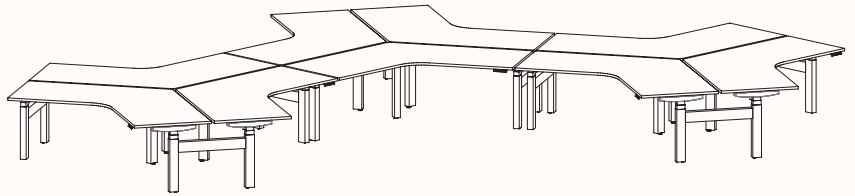

Height Ranges

Fixed Height: 720mm

Tech Adjust: 610-900mm

Winder Adjust: 610-900mm (Sit-Sit)

700-1050mm (Sit-Stand Single Desks)

700-1100mm (Sit-Stand Pods)

120 Degree

120 Degree Single

Width Range: 1200 - 2100mm
1200 - 1700mm (Electric Adjust)
Length Range: 1200 - 2100mm
1200 - 1700mm (Electric Adjust)
Depth Range: 600 - 900mm

Pod of 2

Pod of 3

Pod of 6*

Pod of 9*

Height Ranges

Fixed Height: 720mm
Tech Adjust: 610-900mm
Winder Adjust: 610-900mm (Sit-Sit)
700-1050mm (Sit-Stand Single Desks)
700-1100mm (Sit-Stand Pods)
Electric Adjust:* 620-1230mm