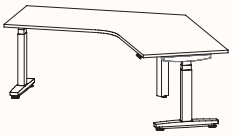

Height Ranges

Fixed Height: 720mm

Tech Adjust: 610-900mm

Winder Adjust: 610-900mm (Sit-Sit)

700-1050mm (Sit-Stand Single Desks)

700-1100mm (Sit-Stand Pods)

120 Degree

120 Degree Single

Width Range: 1200 - 2100mm
1200 - 1700mm (Electric Adjust)
Length Range: 1200 - 2100mm
1200 - 1700mm (Electric Adjust)
Depth Range: 600 - 900mm

Pod of 2

Pod of 3

Pod of 6*

Pod of 9*

Height Ranges

Fixed Height: 720mm
Tech Adjust: 610-900mm
Winder Adjust: 610-900mm (Sit-Sit)
700-1050mm (Sit-Stand Single Desks)
700-1100mm (Sit-Stand Pods)
Electric Adjust:* 620-1230mm

Note: *Not available in 120 Pod of 6 & 9.

90 Degree

3 End Left Hand

Width Range: 1200 - 2700mm
1200 - 2400mm (Electric Adjust)
Length Range: 1200 - 2700mm
1200 - 2100mm (Electric Adjust)
Depth Range: 600 - 900mm