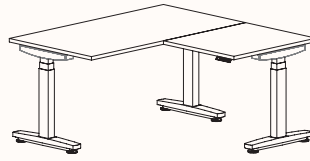

Height Ranges

Fixed Height: 720mm

Tech Adjust: 610-900mm

Winder Adjust: 610-900mm (Sit-Sit)

700-1050mm (Sit-Stand Single Desks)

700-1100mm (Sit-Stand Pods)

120 Degree

120 Degree Single

Width Range: 1200 - 2100mm
1200 - 1700mm (Electric Adjust)
Length Range: 1200 - 2100mm
1200 - 1700mm (Electric Adjust)
Depth Range: 600 - 900mm

Pod of 2

Pod of 3

Pod of 6*

Pod of 9*

Height Ranges

Fixed Height: 720mm
Tech Adjust: 610-900mm
Winder Adjust: 610-900mm (Sit-Sit)
700-1050mm (Sit-Stand Single Desks)
700-1100mm (Sit-Stand Pods)
Electric Adjust:* 620-1230mm

Note: *Not available in 120 Pod of 6 & 9.

90 Degree

3 End Left Hand

Width Range: 1200 - 2700mm
1200 - 2400mm (Electric Adjust)
Length Range: 1200 - 2700mm
1200 - 2100mm (Electric Adjust)
Depth Range: 600 - 900mm