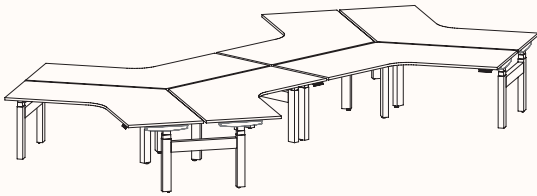

Height Ranges

Fixed Height: 720mm

Tech Adjust: 610-900mm

Winder Adjust: 610-900mm (Sit-Sit)

700-1050mm (Sit-Stand Single Desks)

700-1100mm (Sit-Stand Pods)

120 Degree

120 Degree Single

Width Range: 1200 - 2100mm
1200 - 1700mm (Electric Adjust)
Length Range: 1200 - 2100mm
1200 - 1700mm (Electric Adjust)
Depth Range: 600 - 900mm

Pod of 2

Pod of 3

Pod of 6*

Pod of 9*

Height Ranges

Fixed Height: 720mm
Tech Adjust: 610-900mm
Winder Adjust: 610-900mm (Sit-Sit)
700-1050mm (Sit-Stand Single Desks)
700-1100mm (Sit-Stand Pods)
Electric Adjust:* 620-1230mm

Note: *Not available in 120 Pod of 6 & 9.

90 Degree

3 End Left Hand

Width Range: 1200 - 2700mm
1200 - 2400mm (Electric Adjust)
Length Range: 1200 - 2700mm
1200 - 2100mm (Electric Adjust)
Depth Range: 600 - 900mm