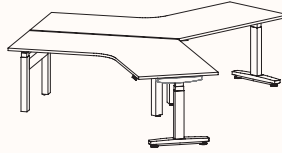

Height Ranges

Fixed Height: 720mm

Tech Adjust: 610-900mm

Winder Adjust: 610-900mm (Sit-Sit)

700-1050mm (Sit-Stand Single Desks)

700-1100mm (Sit-Stand Pods)

120 Degree

120 Degree Single

Width Range: 1200 - 2100mm
1200 - 1700mm (Electric Adjust)
Length Range: 1200 - 2100mm
1200 - 1700mm (Electric Adjust)
Depth Range: 600 - 900mm

Pod of 2

Pod of 3

Pod of 6*

Pod of 9*

Height Ranges

Fixed Height: 720mm
Tech Adjust: 610-900mm
Winder Adjust: 610-900mm (Sit-Sit)
700-1050mm (Sit-Stand Single Desks)
700-1100mm (Sit-Stand Pods)
Electric Adjust:* 620-1230mm

Note: *Not available in 120 Pod of 6 & 9.

90 Degree

3 End Left Hand

Width Range: 1200 - 2700mm
1200 - 2400mm (Electric Adjust)
Length Range: 1200 - 2700mm
1200 - 2100mm (Electric Adjust)
Depth Range: 600 - 900mm