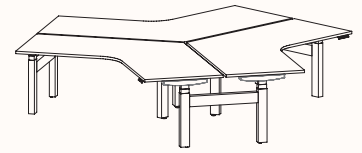

Height Ranges

Fixed Height: 720mm

Tech Adjust: 610-900mm

Winder Adjust: 610-900mm (Sit-Sit)

700-1050mm (Sit-Stand Single Desks)

700-1100mm (Sit-Stand Pods)

120 Degree

120 Degree Single

Width Range: 1200 - 2100mm
1200 - 1700mm (Electric Adjust)
Length Range: 1200 - 2100mm
1200 - 1700mm (Electric Adjust)
Depth Range: 600 - 900mm

Pod of 2

Pod of 3

Pod of 6*

Pod of 9*

Height Ranges

Fixed Height: 720mm
Tech Adjust: 610-900mm
Winder Adjust: 610-900mm (Sit-Sit)
700-1050mm (Sit-Stand Single Desks)
700-1100mm (Sit-Stand Pods)
Electric Adjust:* 620-1230mm