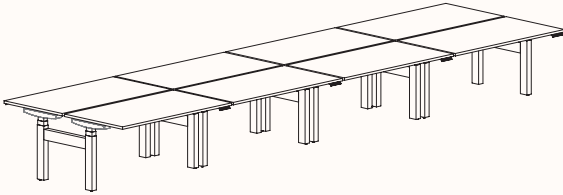

Note: * Available in 180 Degree Single Desk only

180 Degree

Pod of 2

Pod of 4

Run of 6

Pod of 8

Pod of 10

Run of 12

Height Ranges

Fixed Height: 720mm

Tech Adjust: 610-900mm

Winder Adjust: 610-900mm (Sit-Sit)

700-1050mm (Sit-Stand Single Desks)

700-1100mm (Sit-Stand Pods)

120 Degree

120 Degree Single

Width Range: 1200 - 2100mm
1200 - 1700mm (Electric Adjust)
Length Range: 1200 - 2100mm
1200 - 1700mm (Electric Adjust)
Depth Range: 600 - 900mm

Pod of 2

Pod of 3

Pod of 6*

Pod of 9*

Height Ranges

Fixed Height: 720mm
Tech Adjust: 610-900mm
Winder Adjust: 610-900mm (Sit-Sit)
700-1050mm (Sit-Stand Single Desks)
700-1100mm (Sit-Stand Pods)
Electric Adjust:* 620-1230mm