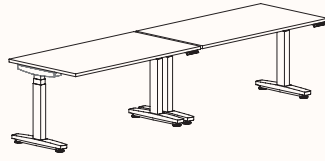

zenithinteriors.com

RUMBA Workstation

Zenith

Features:

The robust Rumba Workstation is simple design language in a bold form. Showcasing exceptional stability and strength without compromising on visual clarity, the workstation's mechanisms are hidden from view so as not to disturb the clean lines and resolution. The solidity of the table legs gives the workstation a firmly grounded and purposeful stance. In a moment that demands the versatility of our workplaces, Rumba is a high achiever. With a high focus on enhancing the end users feelings of wellbeing, this system is available in fixed height, technician, winder and electric adjustment.

Options:

- [180°](#), [120°](#), [90°](#) configurations
- Fixed Height, Tech Adjust, Winder Adjust or Electric Adjust
- Worktop in 25mm or 32mm
- Precinct, CTRL, Cloud, Framed (S30/S50) Screen
- CTRL Rail compatibility: Double Sided rail (1-way or 2-way brackets), worktop mounted and pod mounted
- Cable management: 96mm duct, Cable Tray & Duct Bridges, Glovebox with/without internal powerplate, Umbilical and Cable Sock
- Floorsight pucks and sensors
- Legs with feet have 10mm of levelling adjustment, legs with no feet have 25mm of levelling adjustment
- Castors available on 180 Degree single desk only

Finishes:

Worktop: 25mm laminate, veneer or custom top
Leg & frame: Powder coated in Zenith House Matt/Satin/Fine Texture range
Custom colours available upon request
Stocked models and colours may vary

Zenith House Powder Coat:

Note:
Fine Texture is not suitable on Rumba Electric Adjust workstation

180 Degree

180 Degree Single

Length Range: 900 - 2700mm

1200 - 2400mm (Electric Adjust)

Depth Range: 600 - 900mm