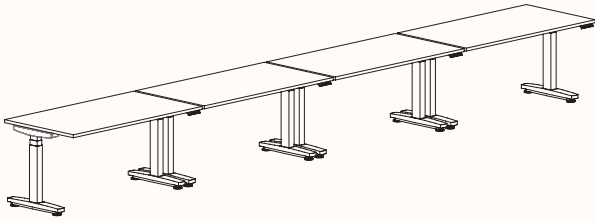

zenithinteriors.com

RUMBA Workstation

Zenith

Features:

The robust Rumba Workstation is simple design language in a bold form. Showcasing exceptional stability and strength without compromising on visual clarity, the workstation's mechanisms are hidden from view so as not to disturb the clean lines and resolution. The solidity of the table legs gives the workstation a firmly grounded and purposeful stance. In a moment that demands the versatility of our workplaces, Rumba is a high achiever. With a high focus on enhancing the end users feelings of wellbeing, this system is available in fixed height, technician, winder and electric adjustment.

Zenith House Powder Coat:

Note:
Fine Texture is not suitable on Rumba Electric Adjust workstation

180 Degree

180 Degree Single

Length Range: 900 - 2700mm

1200 - 2400mm (Electric Adjust)

Depth Range: 600 - 900mm

Run of 2

Run of 3

Run of 4

Run of 5

Run of 6

Height Ranges

Fixed Height:	720mm
Tech Adjust:	610-900mm
Winder Adjust:	610-900mm (Sit-Sit) 700-1050mm (Sit-Stand Single Desks) 700-1100mm (Sit-Stand Pods)
Electric Adjust:*	620-1230mm
Electric Adjust (Veyhl):*	650-1310mm (180-Deg with Foot)

Width Range: 1200 - 2100mm
1200 - 1700mm (Electric Adjust)
Length Range: 1200 - 2100mm
1200 - 1700mm (Electric Adjust)
Depth Range: 600 - 900mm

Pod of 2

Pod of 3

Pod of 6*

Pod of 9*

Height Ranges

Fixed Height: 720mm
Tech Adjust: 610-900mm
Winder Adjust: 610-900mm (Sit-Sit)
700-1050mm (Sit-Stand Single Desks)
700-1100mm (Sit-Stand Pods)
Electric Adjust:* 620-1230mm