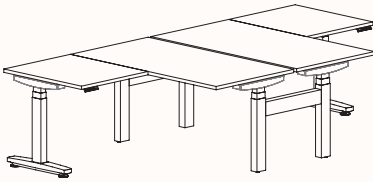

Width Range: 1200 - 2100mm
1200 - 1700mm (Electric Adjust)
Length Range: 1200 - 2100mm
1200 - 1700mm (Electric Adjust)
Depth Range: 600 - 900mm

Pod of 2

Pod of 3

Pod of 6*

Pod of 9*

Height Ranges

Fixed Height: 720mm
Tech Adjust: 610-900mm
Winder Adjust: 610-900mm (Sit-Sit)
700-1050mm (Sit-Stand Single Desks)
700-1100mm (Sit-Stand Pods)
Electric Adjust:* 620-1230mm

Note: *Not available in 120 Pod of 6 & 9.

90 Degree

3 End Left Hand

Width Range: 1200 - 2700mm
1200 - 2400mm (Electric Adjust)
Length Range: 1200 - 2700mm
1200 - 2100mm (Electric Adjust)
Depth Range: 600 - 900mm

3 End Right Hand

Pod of Two

3 End Left Hand & 3 End Right Hand

Pod of Four

2x 3 End Left Hand & 2x 3 End Right Hand

Height Ranges

Fixed Height: 720mm
Tech Adjust: 610-900mm
Winder Adjust: 610-900mm (Sit-Sit)
700-1050mm (Sit-Stand Single Desks)
700-1100mm (Sit-Stand Pods)
Electric Adjust: 620-1230mm
Electric Adjust (Veyhl): 650-1310mm (With Foot)