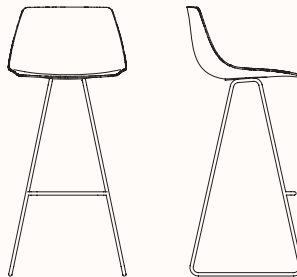

MIUNN Stool

Features:

Miunn, the result when functionality meets aesthetic balance. With multiple base options, three-dimension shaped shell and a welcoming backrest, the possibilities for use is endless.

Dimensions:

**Round Base - Height Adjustable
S104T**

OW 400mm
OD 430mm
SH 540-790mm
OH 750-1000mm

**Square Base - Height Adjustable
S104**

OW 400mm
OD 430mm
SH 540-790mm
OH 750-1000mm

**Sled Base
S104_65**

OW 430mm
OD 430mm
SH 650mm
OH 890mm

**Sled Base
S104_75**

OW 430mm
OD 430mm
SH 750mm
OH 990mm

**4 Wooden Legs
S105_65**

OW 440mm
OD 430mm
SH 650mm
OH 890mm

**4 Wooden Legs
S105_75**

OW 440mm
OD 430mm
SH 750mm
OH 990mm