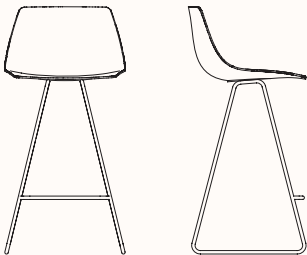

MIUNN Stool

Features:

Miunn, the result when functionality meets aesthetic balance. With multiple base options, three-dimension shaped shell and a welcoming backrest, the possibilities for use is endless.

Square base: Stainless steel

Sled base: Mat chrome and black or white powder coat

4 wooden legs: Blanched oak and Black open pore

4 wooden leg glides: Plastic or felt

Shell: 3D plywood moulding technology in wood or in fire retardant Baydur® polyurethane and fully upholstered in fabric collection categories A, B, C, D, soft leather, leather or COM.

Dimensions:

**Round Base - Height Adjustable
S104T**

OW 400mm
OD 430mm
SH 540-790mm
OH 750-1000mm

**Square Base - Height Adjustable
S104**

OW 400mm
OD 430mm
SH 540-790mm
OH 750-1000mm

**Sled Base
S104_65**

OW 430mm
OD 430mm
SH 650mm
OH 890mm

**Sled Base
S104_75**

OW 430mm
OD 430mm
SH 750mm
OH 990mm

**4 Wooden Legs
S105_65**

OW 440mm
OD 430mm
SH 650mm
OH 890mm

**4 Wooden Legs
S105_75**

OW 440mm
OD 430mm
SH 750mm
OH 990mm