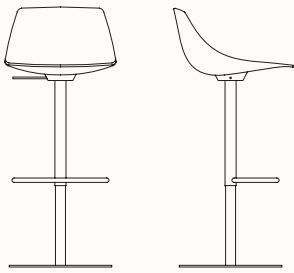

MIUNN Stool

Features:

Miunn, the result when functionality meets aesthetic balance. With multiple base options, three-dimension shaped shell and a welcoming backrest, the possibilities for use is endless.

Square base: Stainless steel

Sled base: Mat chrome and black or white powder coat

4 wooden legs: Blanched oak and Black open pore

4 wooden leg glides: Plastic or felt

Shell: 3D plywood moulding technology in wood or in fire retardant Baydur® polyurethane and fully upholstered in fabric collection categories A, B, C, D, soft leather, leather or COM.

Dimensions:

**Round Base - Height Adjustable
S104T**

OW 400mm
OD 430mm
SH 540-790mm
OH 750-1000mm

**Square Base - Height Adjustable
S104**

OW 400mm
OD 430mm
SH 540-790mm
OH 750-1000mm

**Sled Base
S104_65**

OW 430mm
OD 430mm
SH 650mm
OH 890mm

**Sled Base
S104_75**

OW 430mm
OD 430mm
SH 750mm
OH 990mm

**4 Wooden Legs
S105_65**

OW 440mm
OD 430mm
SH 650mm
OH 890mm

**4 Wooden Legs
S105_75**

OW 440mm
OD 430mm
SH 750mm
OH 990mm