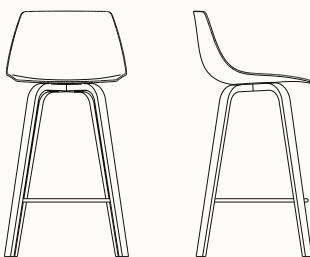

MIUNN Stool

Features:

Miunn, the result when functionality meets aesthetic balance. With multiple base options, three-dimension shaped shell and a welcoming backrest, the possibilities for use is endless.

Dimensions:

**Round Base - Height Adjustable
S104T**

OW 400mm
OD 430mm
SH 540-790mm
OH 750-1000mm

**Square Base - Height Adjustable
S104**

OW 400mm
OD 430mm
SH 540-790mm
OH 750-1000mm

**Sled Base
S104_65**

OW 430mm
OD 430mm
SH 650mm
OH 890mm

**Sled Base
S104_75**

OW 430mm
OD 430mm
SH 750mm
OH 990mm

**4 Wooden Legs
S105_65**

OW 440mm
OD 430mm
SH 650mm
OH 890mm

**4 Wooden Legs
S105_75**

OW 440mm
OD 430mm
SH 750mm
OH 990mm