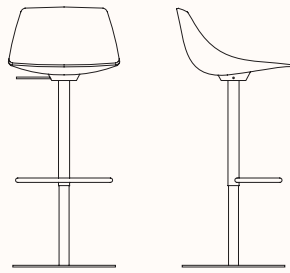

MIUNN Stool

Features:

Miunn, the result when functionality meets aesthetic balance. With multiple base options, three-dimension shaped shell and a welcoming backrest, the possibilities for use is endless.

Square base: Stainless steel

Sled base: Mat chrome and black or white powder coat

4 wooden legs: Blanched oak and Black open pore

4 wooden leg glides: Plastic or felt

Shell: 3D plywood moulding technology in wood or in fire retardant Baydur® polyurethane and fully upholstered in fabric collection categories A, B, C, D, soft leather, leather or COM.

Dimensions:

**Round Base - Height Adjustable
S104T**

OW 400mm
OD 430mm
SH 540-790mm
OH 750-1000mm

**Square Base - Height Adjustable
S104**

OW 400mm
OD 430mm
SH 540-790mm
OH 750-1000mm

**Sled Base
S104_65**

OW 430mm
OD 430mm
SH 650mm
OH 890mm

**Sled Base
S104_75**

OW 430mm
OD 430mm
SH 750mm
OH 990mm

**4 Wooden Legs
S105_65**

OW 440mm
OD 430mm
SH 650mm
OH 890mm

**4 Wooden Legs
S105_75**

OW 440mm
OD 430mm
SH 750mm
OH 990mm