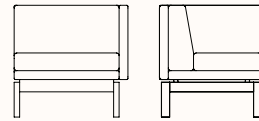

Legs:

American Oak
Natural Finish
Timber Black Powder
Coat Mild Steel

Dimensions:

Single Two Arm Lounge

OW 900mm
OD 765mm
SH 470mm
OH 820mm

2 Seat Two Arm Lounge

OW 1430mm
OD 765mm
SH 470mm
OH 820mm

2.5 Seat Two Arm Lounge

OW 1800mm
OD 765mm
SH 470mm
OH 820mm

**2.5 Seat Two Arm Lounge with
Powered Arm**

OW 1800mm
OD 765mm
SH 470mm
OH 820mm

Dimensions:

**Single One Arm Modular Lounge
LHS**

OW 835mm
OD 765mm
SH 470mm
OH 820mm

Single Armless Modular Lounge

OW 770mm
OD 765mm
SH 470mm
OH 820mm

**Single One Arm Modular Lounge
RHS**

OW 835mm
OD 765mm
SH 470mm
OH 820mm

**2 Seat One Arm Lounge
LHS**

OW 1365mm
OD 765mm
SH 470mm
OH 820mm

2 Seat Armless Lounge

OW 1300mm
OD 765mm
SH 470mm
OH 820mm