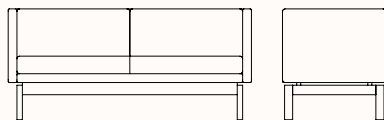

Legs:

American Oak
Natural Finish
Timber Black Powder
Coat Mild Steel

Dimensions:

Single Two Arm Lounge

OW 900mm
OD 765mm
SH 470mm
OH 820mm

2 Seat Two Arm Lounge

OW 1430mm
OD 765mm
SH 470mm
OH 820mm

2.5 Seat Two Arm Lounge

OW 1800mm
OD 765mm
SH 470mm
OH 820mm

**2.5 Seat Two Arm Lounge with
Powered Arm**

OW 1800mm
OD 765mm
SH 470mm
OH 820mm

Dimensions:

**Single One Arm Modular Lounge
LHS**

OW 835mm
OD 765mm
SH 470mm
OH 820mm

Single Armless Modular Lounge

OW 770mm
OD 765mm
SH 470mm
OH 820mm

**Single One Arm Modular Lounge
RHS**

OW 835mm
OD 765mm
SH 470mm
OH 820mm

**2 Seat One Arm Lounge
LHS**

OW 1365mm
OD 765mm
SH 470mm
OH 820mm

2 Seat Armless Lounge

OW 1300mm
OD 765mm
SH 470mm
OH 820mm