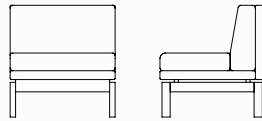

Legs:

American Oak
Natural Finish
Timber Black Powder
Coat Mild Steel

Dimensions:

Single Two Arm Lounge

OW 900mm
OD 765mm
SH 470mm
OH 820mm

2 Seat Two Arm Lounge

OW 1430mm
OD 765mm
SH 470mm
OH 820mm

2.5 Seat Two Arm Lounge

OW 1800mm
OD 765mm
SH 470mm
OH 820mm

**2.5 Seat Two Arm Lounge with
Powered Arm**

OW 1800mm
OD 765mm
SH 470mm
OH 820mm

Dimensions:

**Single One Arm Modular Lounge
LHS**

OW 835mm
OD 765mm
SH 470mm
OH 820mm

Single Armless Modular Lounge

OW 770mm
OD 765mm
SH 470mm
OH 820mm

**Single One Arm Modular Lounge
RHS**

OW 835mm
OD 765mm
SH 470mm
OH 820mm

**2 Seat One Arm Lounge
LHS**

OW 1365mm
OD 765mm
SH 470mm
OH 820mm

2 Seat Armless Lounge

OW 1300mm
OD 765mm
SH 470mm
OH 820mm