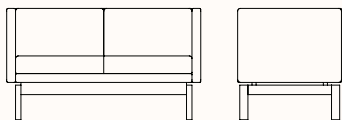

Legs:

American Oak
Natural Finish
Timber Black Powder
Coat Mild Steel

Dimensions:

Single Two Arm Lounge

OW 900mm
OD 765mm
SH 470mm
OH 820mm

2 Seat Two Arm Lounge

OW 1430mm
OD 765mm
SH 470mm
OH 820mm

2.5 Seat Two Arm Lounge

OW 1800mm
OD 765mm
SH 470mm
OH 820mm

**2.5 Seat Two Arm Lounge with
Powered Arm**

OW 1800mm
OD 765mm
SH 470mm
OH 820mm

Dimensions:

**Single One Arm Modular Lounge
LHS**

OW 835mm
OD 765mm
SH 470mm
OH 820mm

Single Armless Modular Lounge

OW 770mm
OD 765mm
SH 470mm
OH 820mm

**Single One Arm Modular Lounge
RHS**

OW 835mm
OD 765mm
SH 470mm
OH 820mm

**2 Seat One Arm Lounge
LHS**

OW 1365mm
OD 765mm
SH 470mm
OH 820mm

2 Seat Armless Lounge

OW 1300mm
OD 765mm
SH 470mm
OH 820mm