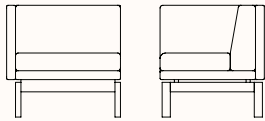

Legs:

American Oak
Natural Finish
Timber Black Powder
Coat Mild Steel

Dimensions:

Single Two Arm Lounge

OW 900mm
OD 765mm
SH 470mm
OH 820mm

2 Seat Two Arm Lounge

OW 1430mm
OD 765mm
SH 470mm
OH 820mm

2.5 Seat Two Arm Lounge

OW 1800mm
OD 765mm
SH 470mm
OH 820mm

**2.5 Seat Two Arm Lounge with
Powered Arm**

OW 1800mm
OD 765mm
SH 470mm
OH 820mm

Dimensions:

**Single One Arm Modular Lounge
LHS**

OW 835mm
OD 765mm
SH 470mm
OH 820mm

Single Armless Modular Lounge

OW 770mm
OD 765mm
SH 470mm
OH 820mm

**Single One Arm Modular Lounge
RHS**

OW 835mm
OD 765mm
SH 470mm
OH 820mm

**2 Seat One Arm Lounge
LHS**

OW 1365mm
OD 765mm
SH 470mm
OH 820mm

2 Seat Armless Lounge

OW 1300mm
OD 765mm
SH 470mm
OH 820mm