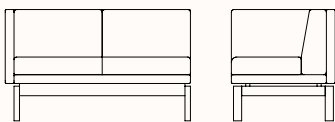

Legs:

American Oak
Natural Finish
Timber Black Powder
Coat Mild Steel

Dimensions:

Single Two Arm Lounge

OW 900mm
OD 765mm
SH 470mm
OH 820mm

2 Seat Two Arm Lounge

OW 1430mm
OD 765mm
SH 470mm
OH 820mm

2.5 Seat Two Arm Lounge

OW 1800mm
OD 765mm
SH 470mm
OH 820mm

**2.5 Seat Two Arm Lounge with
Powered Arm**

OW 1800mm
OD 765mm
SH 470mm
OH 820mm

Dimensions:

**Single One Arm Modular Lounge
LHS**

OW 835mm
OD 765mm
SH 470mm
OH 820mm

Single Armless Modular Lounge

OW 770mm
OD 765mm
SH 470mm
OH 820mm

**Single One Arm Modular Lounge
RHS**

OW 835mm
OD 765mm
SH 470mm
OH 820mm

**2 Seat One Arm Lounge
LHS**

OW 1365mm
OD 765mm
SH 470mm
OH 820mm

2 Seat Armless Lounge

OW 1300mm
OD 765mm
SH 470mm
OH 820mm