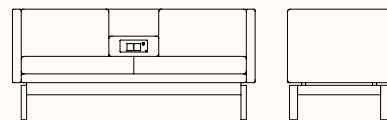

Legs:

American Oak
Natural Finish
Timber Black Powder
Coat Mild Steel

Dimensions:

Single Two Arm Lounge

OW 900mm
OD 765mm
SH 470mm
OH 820mm

2 Seat Two Arm Lounge

OW 1430mm
OD 765mm
SH 470mm
OH 820mm

2.5 Seat Two Arm Lounge

OW 1800mm
OD 765mm
SH 470mm
OH 820mm

**2.5 Seat Two Arm Lounge with
Powered Arm**

OW 1800mm
OD 765mm
SH 470mm
OH 820mm

Dimensions:

**Single One Arm Modular Lounge
LHS**

OW 835mm
OD 765mm
SH 470mm
OH 820mm

Single Armless Modular Lounge