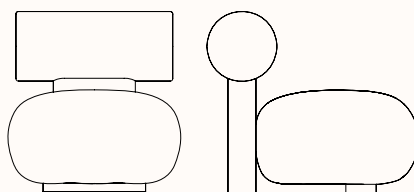

zenithinteriors.com

HIPPO Lounge Chair

Zenith

Features:

Soft, playful shapes characterise this family of upholstered pieces, the Hippo makes a stylish statement in any interior setting. and a wooden profile connecting the seat and back or a softer touch with a fully upholstered version.

Options:

- Fully upholstered
- Solid oak frame

Design: KRISTIAN SOFUS HANSEN & TOMMY HYLDAHL for NORR11

Warranty: 5 years

Certification: FSC

Dimensions

HIPPO Lounge Chair

OW 700mm
OD 835mm
SH 410mm
OH 700mm
Upholstered Backrest DIA 290mm

HIPPO Lounge Chair Fully Upholstered

OW 710mm
OD 850mm
SH 420mm
OH 735mm
Upholstered Backrest DIA 300mm

Finishes:

Fully upholstered model:

Seat: Plywood & foam

Leg: Pine & plywood

Glides: Black plastic

Solid oak frame model: