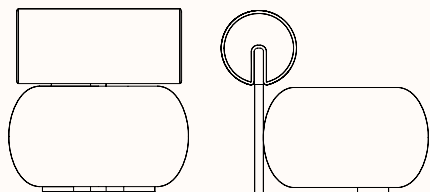

Options:

- Fully upholstered
- Solid oak frame

Design: KRISTIAN SOFUS HANSEN & TOMMY HYLDAHL for NORR11

Warranty: 5 years

Certification: FSC

Dimensions

HIPPO Lounge Chair

OW 700mm
OD 835mm
SH 410mm
OH 700mm
Upholstered Backrest DIA 290mm

HIPPO Lounge Chair Fully Upholstered

OW 710mm
OD 850mm
SH 420mm
OH 735mm
Upholstered Backrest DIA 300mm

Finishes:

Fully upholstered model:

Seat: Plywood & foam

Leg: Pine & plywood

Glides: Black plastic

Solid oak frame model: