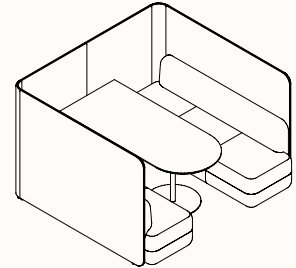

Dimensions

Meet Small Low

OW 2070mm
SD 500mm
OD 785mm
SH 450mm
OH 800mm

Table:

W 700mm
D 600mm
H 720mm
(750mm Asia only)

Meet Medium Low

OW 2170mm
SD 500mm
OD 1435mm
SH 450mm
OH 800mm

Table:

W 800mm
D 1200mm
H 720mm
(750mm Asia only)

Meet Large Low

OW 2170mm
SD 500mm
OD 2035mm
SH 450mm
OH 800mm

Table:

W 800mm
D 1800mm
H 720mm
(750mm Asia only)

Meet Small High

OW 2070mm
SD 500mm
OD 785mm
SH 450mm
OH 1200/1375mm

Table:

W 700mm
D 600mm
H 720mm
(750mm Asia only)

Meet Medium High

OW 2170mm
SD 500mm
OD 1435mm
SH 450mm
OH 1200/1375mm

Table:

W 800mm
D 1200mm
H 720mm
(750mm Asia only)

Meet Large High

OW 2170mm
SD 500mm
OD 2035mm
SH 450mm
OH 1200/1375mm

Table:

W 800mm
D 1800mm
H 720mm
(750mm Asia only)

Table Power Locations:

Meet Small

W 150mm
D 100mm

Meet Medium

W 220mm
D 120mm

Meet Large