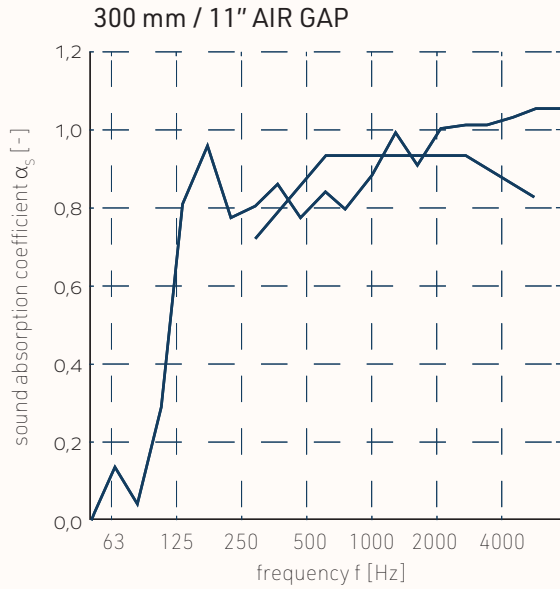

Sound Absorption:

DIN ISO 11654

24 mm

aw 0.55 (no airgap)

aw 0.65 (50 mm / 2" air gap)

aw 0.90 (100 mm / 4" air gap)

aw 0.95 (200 mm / 8" air gap)

aw 0.95 (300 mm / 11" air gap)

Dimensions

Hexagon

OW 295mm

OH 255mm

Thickness: 12mm / 24mm