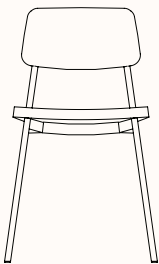

zenithinteriors.com

SPRINT Chair Zenith

Features:

Sprint is strong, comfortable and has personality. It's friendly, quick, and light on its feet like the Vespa scooter classic 'Sprint Veloce' it was named after. The chair is stackable to 6 high.

Design: SEAN DIX

Warranty: 2 years

Dimensions:

Sprint Chair

OW 505mm
OD 530mm
SH 450mm
OH 800mm

Finishes:

Seat: Timber veneer plywood

Frame: Powder coated