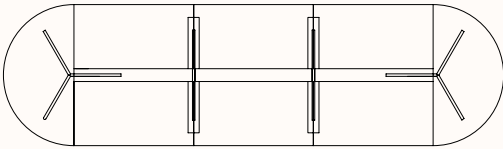

Wattle

Black

Dimensions

Top Sizes

- 1800mm x 900mm
- 2100mm x 900mm
- 2400mm x 1100mm
- 2700mm x 1100mm
- 3000mm x 1100mm

Archie Table

OH 750mm

Archie Table

OH 900mm

Archie Table

OH 1050mm

Individual top sizes

- 1200 x 750
- 1400 x 750
- 1600 x 750
- 1800 x 750

Archie Work Table

- End panel width 825mm
- OD 1650mm
- OH 690mm

Potential Configurations

Archie 120° Work Table Configuration

Archie 120° Work Table Configuration

Dimensions

Archie Round Table

DIA 1200mm
BW 800mm
OH 750mm

Archie Round Table

DIA 1200mm
BW 800mm
OH 900mm

Archie Round Table

DIA 1800/2000mm
BW 1400/1600mm
OH 900mm

Archie Round Table

DIA 1800/2000mm
BW 1400/1600mm
OH 1050mm

Dimensions

Top Sizes

1800mm x 900mm 2700mm x 1100mm
 2100mm x 900mm 3000mm x 1100mm
 2400mm x 1100mm

Archie Table