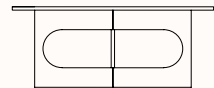

DIA 1200mm
BW 800mm
OH 1050mm

Archie Round Table

DIA 1400mm
BW 1000mm
OH 750mm

Archie Round Table

DIA 1400mm
BW 1000mm
OH 900mm

Archie Round Table

DIA 1400mm
BW 1000mm
OH 1050mm

Archie Round Table

DIA 1600mm
BW 1200mm
OH 750mm

Archie Round Table

DIA 1600mm
BW 1200mm
OH 900mm

Archie Round Table

DIA 1600mm
BW 1200mm
OH 1050mm

Archie Round Table

DIA 1800/2000mm
BW 1400/1600mm
OH 750mm

Archie Round Table

DIA 1800/2000mm
BW 1400/1600mm
OH 900mm

Archie Round Table

DIA 1800/2000mm
BW 1400/1600mm
OH 1050mm

Dimensions

Top Sizes

1800mm x 900mm 2700mm x 1100mm
 2100mm x 900mm 3000mm x 1100mm
 2400mm x 1100mm

Archie Table

OH 720mm

Archie Table

OH 750mm

Archie Table

OH 900mm

Archie Table

OH 1050mm

Top Sizes