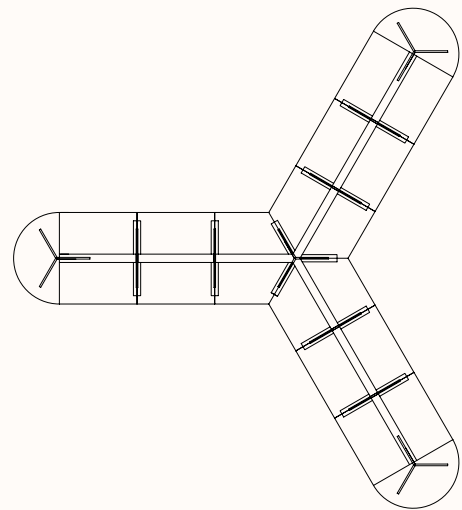

Wattle

Black

Dimensions

Top Sizes

- 1800mm x 900mm
- 2100mm x 900mm
- 2400mm x 1100mm
- 2700mm x 1100mm
- 3000mm x 1100mm

Archie Table

OH 750mm

Archie Table

OH 900mm

Archie Table

OH 1050mm

Individual top sizes

- 1200 x 750
- 1400 x 750
- 1600 x 750
- 1800 x 750

Archie Work Table

- End panel width 825mm
- OD 1650mm
- OH 690mm

Potential Configurations

Archie 120° Work Table Configuration

Archie 120° Work Table Configuration

Dimensions

Archie Round Table

DIA 1200mm
BW 800mm
OH 750mm

Archie Round Table

DIA 1200mm
BW 800mm
OH 900mm

Archie Round Table

DIA 1200mm
BW 800mm
OH 1050mm

Archie Round Table

DIA 1400mm
BW 1000mm
OH 750mm

Archie Round Table

DIA 1400mm
BW 1000mm
OH 900mm

Archie Round Table

DIA 1400mm
BW 1000mm
OH 1050mm

Archie Round Table