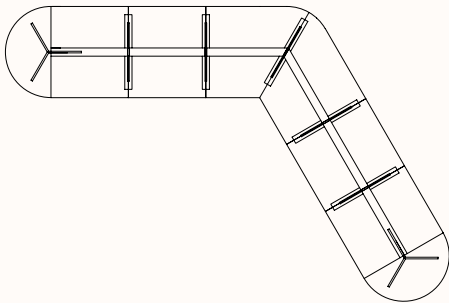

Wattle

Black

Dimensions

Top Sizes

- 1800mm x 900mm
- 2100mm x 900mm
- 2400mm x 1100mm
- 2700mm x 1100mm
- 3000mm x 1100mm

Archie Table

OH 750mm

Archie Table

OH 900mm

Archie Table

OH 1050mm

Individual top sizes

- 1200 x 750
- 1400 x 750
- 1600 x 750
- 1800 x 750

Archie Work Table

- End panel width 825mm
- OD 1650mm
- OH 690mm

Potential Configurations

Archie 120° Work Table Configuration

Archie 120° Work Table Configuration

Dimensions

Archie Round Table

DIA 1200mm
BW 800mm
OH 750mm

Archie Round Table

DIA 1200mm
BW 800mm
OH 900mm

Archie Round Table

DIA 1200mm
BW 800mm
OH 1050mm

Archie Round Table

DIA 1400mm
BW 1000mm
OH 750mm

Archie Round Table

DIA 1400mm
BW 1000mm
OH 900mm

Archie Round Table

DIA 1400mm
BW 1000mm
OH 1050mm

Archie Round Table