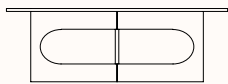

DIA 1600mm
BW 1200mm
OH 750mm

Archie Round Table

DIA 1600mm
BW 1200mm
OH 900mm

Archie Round Table

DIA 1600mm
BW 1200mm
OH 1050mm

Archie Round Table

DIA 1800/2000mm
BW 1400/1600mm
OH 750mm

Archie Round Table

DIA 1800/2000mm
BW 1400/1600mm
OH 900mm

Archie Round Table

DIA 1800/2000mm
BW 1400/1600mm
OH 1050mm

Dimensions

Top Sizes

1800mm x 900mm 2700mm x 1100mm
 2100mm x 900mm 3000mm x 1100mm
 2400mm x 1100mm

Archie Table

OH 720mm

Archie Table

OH 750mm

Archie Table

OH 900mm

Archie Table

OH 1050mm

Top Sizes

DIA 1200mm DIA 1800mm*
 DIA 1400mm DIA 2000mm*
 DIA 1600mm

Archie Round Table

OH 720mm

Note: *Not available in DIA1800 & 2000mm

Archie Round Table

OH 750mm

Archie Round Table

OH 900mm