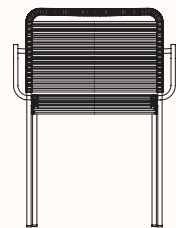

zenithinteriors.com

ARIA Chair Outdoor

Zenith

Features:

ARIA chair combines the elegance of the design with the comfort of the armrests and the generous and stackable seat. Ideal for outdoors, this chair is wrapped in rope and strengthened by its stainless steel structure.

S5 Linen

S8 Tobacco

S1 Black

Powder Coat:

Black

White

Metal:

Satin Chrome

Dimensions:

S42

OW 500mm
OD 530mm
SH 450mm
OH 760mm

S43

OW 550mm
OD 530mm
SH 450mm
AH 630mm
OH 760mm