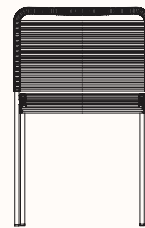

zenithinteriors.com

ARIA Chair Outdoor

Zenith

Features:

ARIA chair combines the elegance of the design with the comfort of the armrests and the generous and stackable seat. Ideal for outdoors, this chair is wrapped in rope and strengthened by its stainless steel structure.

S5 Linen

S8 Tobacco

S1 Black

Powder Coat:

Black

White

Metal:

Satin Chrome

Dimensions:

S42

OW 500mm
OD 530mm
SH 450mm
OH 760mm

S43

OW 550mm
OD 530mm
SH 450mm
AH 630mm
OH 760mm