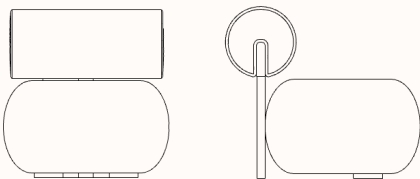

Sunbrella Savane Upholstery:

Whisper
J349

Coconut
J233

Thermotreated Ash:

Ash

Dimensions

HIPPO Lounge Chair

OW 700mm

OD 835mm

SH 410mm

OH 700mm

Upholstered Backrest DIA 290mm