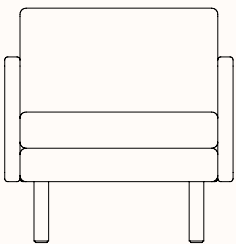

Dimensions

Armchair

OW 750mm

OD 800mm

SH 450mm

SD 540mm

OH 770mm