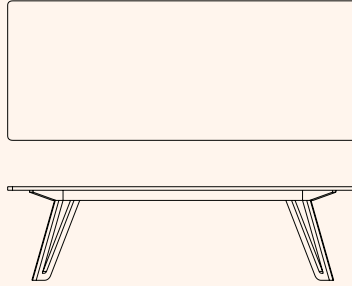

Solid Timber:

American Walnut

Ebonised Walnut

Tasmania Black Wood

American White Oak

Dimensions

Vista St Coffee Table

DIA 900mm
OH 390mm

Vista St Coffee Table

DIA 1000mm
OH 390mm

Vista St Meeting/Dining Table

DIA 1400mm
OH 740mm

Vista St Meeting/Dining Table

OW 2400mm
OD 1100mm
OH 740mm

Vista St Meeting/Dining Table

OW 2700mm
OD 1100mm
OH 740mm

Vista St Meeting/Dining Table

OW 3000mm
OD 1100mm
OH 740mm