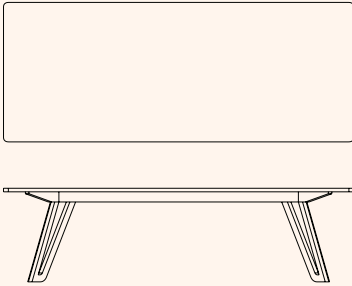

Solid Timber:

American Walnut

Ebonised Walnut

Tasmania Black Wood

American White Oak

Dimensions

Vista St Coffee Table

DIA 900mm
OH 390mm

Vista St Coffee Table

DIA 1000mm
OH 390mm

Vista St Meeting/Dining Table

DIA 1400mm
OH 740mm

Vista St Meeting/Dining Table

OW 2400mm
OD 1100mm
OH 740mm

Vista St Meeting/Dining Table

OW 2700mm
OD 1100mm
OH 740mm

Vista St Meeting/Dining Table

OW 3000mm
OD 1100mm
OH 740mm