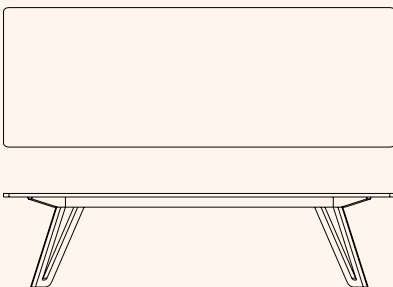

Vista St Coffee Table

DIA 1000mm
OH 390mm

Vista St Meeting/Dining Table

DIA 1400mm
OH 740mm

Vista St Meeting/Dining Table

OW 2400mm
OD 1100mm
OH 740mm

Vista St Meeting/Dining Table

OW 2700mm
OD 1100mm
OH 740mm

Vista St Meeting/Dining Table

OW 3000mm
OD 1100mm
OH 740mm