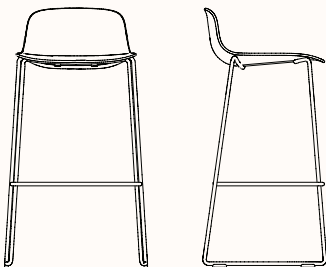

## Features:

The perfect union of elegance, functionality, and sustainability, the JAC sled stool effortlessly fulfills the seating needs for a multitude of workspaces. JAC sled stool is available in two heights and is stackable six high and two high with upholstered shell. As part of our sustainability commitment, with every JAC sold a tree is planted. JAC shells are now constructed from 95% post-consumer recycled polypropylene, making JAC an even more environmentally responsible choice.

## Shell & Frame:

**Dimensions:**

**Sled Stool 650H**

OW 475mm  
OD 440mm  
SH 650mm  
OH 820mm

**Upholstered  
Stack of 2**

OD 470mm  
OH 875mm

**Polypropylene  
Stack of 6**

OD 550mm  
OH 1000mm

**Sled Stool 750H**

OW 495mm  
OD 450mm  
SH 750mm  
OH 920mm

**Upholstered  
Stack of 2**

OD 470mm  
OH 975mm

**Polypropylene  
Stack of 6**

OD 560mm  
OH 1100mm