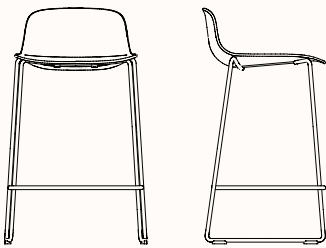

## Features:

The perfect union of elegance, functionality, and sustainability, the JAC sled stool effortlessly fulfills the seating needs for a multitude of workspaces. JAC sled stool is available in two heights and is stackable six high and two high with upholstered shell. As part of our sustainability commitment, with every JAC sold a tree is planted. JAC shells are now constructed from 95% post-consumer recycled polypropylene, making JAC an even more environmentally responsible choice.

## Shell & Frame:

**Dimensions:**

**Sled Stool 650H**

OW 475mm  
OD 440mm  
SH 650mm  
OH 820mm

**Upholstered  
Stack of 2**

OD 470mm  
OH 875mm

**Polypropylene  
Stack of 6**

OD 550mm  
OH 1000mm

**Sled Stool 750H**

OW 495mm  
OD 450mm  
SH 750mm  
OH 920mm

**Upholstered  
Stack of 2**

OD 470mm  
OH 975mm

**Polypropylene  
Stack of 6**

OD 560mm  
OH 1100mm