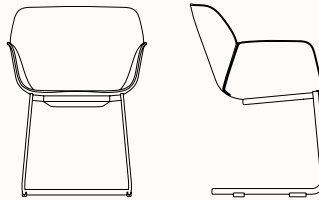

Cantilever Armchair

OW 595mm
OD 565mm
SH* 450mm
OH 810mm