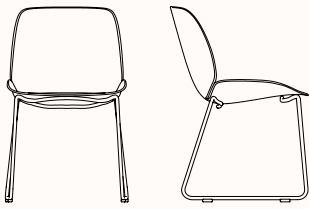

Options:

- Shell: Eco Thermopolymer seat and backrest, upholstered seat pad, upholstered inner shell pad
- Base: 4 leg, steel cantilever base, swivel 4 star base with self-return, 4 star swivel base and height adjustable central swivel base with 5 casters and self-return
- Outdoor models available

Marine Green

Terracotta
Brown

Oxide Red

Note: * 100% Recycled (Pure Eco Thermopolymer)

Dimensions:

Sled Side Chair**

OW 510mm
OD 565mm
SH* 445mm
OH 810mm

Sled Armchair**

OW 595mm
OD 565mm
SH* 445mm
OH 810mm

Wood Side Chair**

OW 510mm
OD 565mm
SH* 445mm
OH 810mm

Wood Armchair**

OW 595mm
OD 565mm
SH* 450mm
OH 810mm

**4 Star Side Chair
Wood Central Swivel**

OW 595mm
OD 565mm
SH* 450mm
OH 810mm

**4 Star Armchair
Wood Central Swivel**

OW 595mm
OD 565mm
SH* 450mm
OH 810mm

Note: *SH increases by 20mm when upholstered
**Outdoor model available

4 Star Side Chair
Self return

OW 510mm
OD 565mm
SH* 445mm
OH 810mm