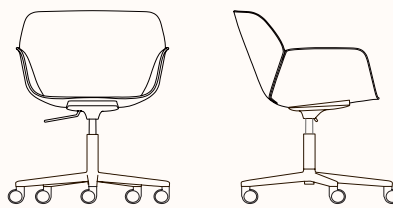

Options:

- Shell: Eco Thermopolymer seat and backrest, upholstered seat pad, upholstered inner shell pad
- Base: 4 leg, steel cantilever base, swivel 4 star base with self-return, 4 star swivel base and height adjustable central swivel base with 5 casters and self-return
- Outdoor models available

**4 Star Armchair
Wood Central Swivel**

OW 595mm
OD 565mm
SH* 450mm
OH 810mm

Note: *SH increases by 20mm when upholstered
**Outdoor model available

4 Star Side Chair
Self return

OW 510mm
OD 565mm
SH* 445mm
OH 810mm

4 Star Armchair
Self return

OW 595mm
OD 565mm
SH* 445mm
OH 810mm

Cantilever Side Chair

OW 510mm
OD 565mm
SH* 445mm
OH 810mm

Cantilever Armchair

OW 595mm
OD 565mm
SH* 450mm
OH 810mm

5 Star Side Chair

OW 675mm
OD 565mm
SH* 390-510mm
OH 760mm