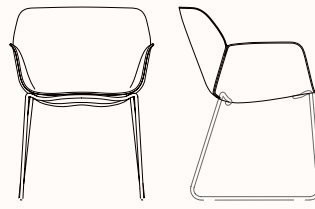

Options:

- Shell: Eco Thermopolymer seat and backrest, upholstered seat pad, upholstered inner shell pad
- Base: 4 leg, steel cantilever base, swivel 4 star base with self-return, 4 star swivel base and height adjustable central swivel base with 5 casters and self-return
- Outdoor models available

Marine Green

Terracotta
Brown

Oxide Red

Note: * 100% Recycled (Pure Eco Thermopolymer)

Dimensions:

Sled Side Chair**

OW 510mm
OD 565mm
SH* 445mm
OH 810mm

Sled Armchair**

OW 595mm
OD 565mm
SH* 445mm
OH 810mm

Wood Side Chair**

OW 510mm
OD 565mm
SH* 445mm
OH 810mm

Wood Armchair**

OW 595mm
OD 565mm
SH* 450mm
OH 810mm

**4 Star Side Chair
Wood Central Swivel**

OW 595mm
OD 565mm
SH* 450mm
OH 810mm

**4 Star Armchair
Wood Central Swivel**

OW 595mm
OD 565mm
SH* 450mm
OH 810mm

Note: *SH increases by 20mm when upholstered
**Outdoor model available

4 Star Side Chair
Self return

OW 510mm
OD 565mm
SH* 445mm
OH 810mm