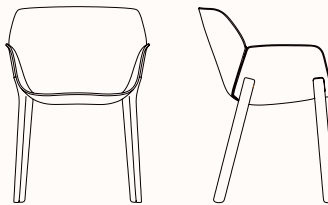

Options:

- Shell: Eco Thermopolymer seat and backrest, upholstered seat pad, upholstered inner shell pad
- Base: 4 leg, steel cantilever base, swivel 4 star base with self-return, 4 star swivel base and height adjustable central swivel base with 5 casters and self-return
- Outdoor models available

Marine Green

Terracotta
Brown

Oxide Red

Note: * 100% Recycled (Pure Eco Thermopolymer)

Dimensions:

Sled Side Chair**

OW 510mm
OD 565mm
SH* 445mm
OH 810mm

Sled Armchair**

OW 595mm
OD 565mm
SH* 445mm
OH 810mm

Wood Side Chair**

OW 510mm
OD 565mm
SH* 445mm
OH 810mm

Wood Armchair**

OW 595mm
OD 565mm
SH* 450mm
OH 810mm

**4 Star Side Chair
Wood Central Swivel**

OW 595mm
OD 565mm
SH* 450mm
OH 810mm

**4 Star Armchair
Wood Central Swivel**

OW 595mm
OD 565mm
SH* 450mm
OH 810mm

Note: *SH increases by 20mm when upholstered
**Outdoor model available

4 Star Side Chair
Self return

OW 510mm
OD 565mm
SH* 445mm
OH 810mm