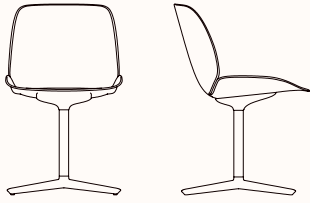

Options:

- Shell: Eco Thermopolymer seat and backrest, upholstered seat pad, upholstered inner shell pad
- Base: 4 leg, steel cantilever base, swivel 4 star base with self-return, 4 star swivel base and height adjustable central swivel base with 5 casters and self-return
- Outdoor models available

Marine Green

Terracotta
Brown

Oxide Red

Note: * 100% Recycled (Pure Eco Thermopolymer)

Dimensions:

Sled Side Chair**

OW 510mm
OD 565mm
SH* 445mm
OH 810mm

Sled Armchair**

OW 595mm
OD 565mm
SH* 445mm
OH 810mm

Wood Side Chair**

OW 510mm
OD 565mm
SH* 445mm
OH 810mm

Wood Armchair**

OW 595mm
OD 565mm
SH* 450mm
OH 810mm

**4 Star Side Chair
Wood Central Swivel**

OW 595mm
OD 565mm
SH* 450mm
OH 810mm

**4 Star Armchair
Wood Central Swivel**

OW 595mm
OD 565mm
SH* 450mm
OH 810mm

Note: *SH increases by 20mm when upholstered
**Outdoor model available

4 Star Side Chair
Self return

OW 510mm
OD 565mm
SH* 445mm
OH 810mm