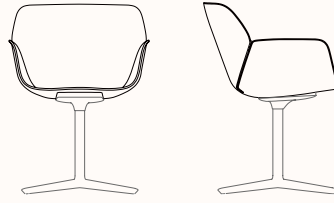

Options:

- Shell: Eco Thermopolymer seat and backrest, upholstered seat pad, upholstered inner shell pad
- Base: 4 leg, steel cantilever base, swivel 4 star base with self-return, 4 star swivel base and height adjustable central swivel base with 5 casters and self-return
- Outdoor models available

OW 595mm
OD 565mm
SH* 445mm
OH 810mm

Wood Side Chair**

OW 510mm
OD 565mm
SH* 445mm
OH 810mm

Wood Armchair**

OW 595mm
OD 565mm
SH* 450mm
OH 810mm

**4 Star Side Chair
Wood Central Swivel**

OW 595mm
OD 565mm
SH* 450mm
OH 810mm

**4 Star Armchair
Wood Central Swivel**

OW 595mm
OD 565mm
SH* 450mm
OH 810mm

Note: *SH increases by 20mm when upholstered
**Outdoor model available

4 Star Side Chair
Self return

OW 510mm
OD 565mm
SH* 445mm
OH 810mm

4 Star Armchair
Self return

OW 595mm
OD 565mm
SH* 445mm
OH 810mm

Cantilever Side Chair

OW 510mm
OD 565mm
SH* 445mm
OH 810mm

Cantilever Armchair

OW 595mm
OD 565mm
SH* 450mm
OH 810mm

5 Star Side Chair

OW 675mm
OD 565mm
SH* 390-510mm
OH 760mm