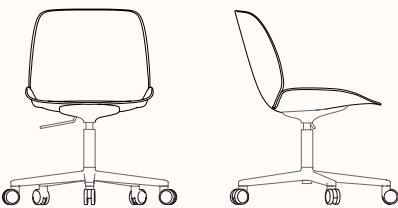

Options:

- Shell: Eco Thermopolymer seat and backrest, upholstered seat pad, upholstered inner shell pad
- Base: 4 leg, steel cantilever base, swivel 4 star base with self-return, 4 star swivel base and height adjustable central swivel base with 5 casters and self-return
- Outdoor models available

**4 Star Armchair
Wood Central Swivel**

OW 595mm
OD 565mm
SH* 450mm
OH 810mm

Note: *SH increases by 20mm when upholstered
**Outdoor model available

4 Star Side Chair
Self return

OW 510mm
OD 565mm
SH* 445mm
OH 810mm

4 Star Armchair
Self return

OW 595mm
OD 565mm
SH* 445mm
OH 810mm

Cantilever Side Chair

OW 510mm
OD 565mm
SH* 445mm
OH 810mm

Cantilever Armchair

OW 595mm
OD 565mm
SH* 450mm
OH 810mm

5 Star Side Chair

OW 675mm
OD 565mm
SH* 390-510mm
OH 760mm

5 Star Armchair

OW 675mm
OD 675mm
SH* 390-510mm
OH 745mm

Note: *SH increases by 20mm when upholstered