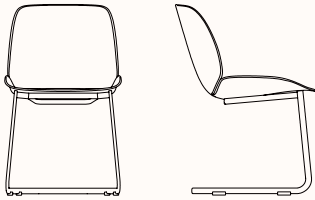

Cantilever Side Chair

OW 510mm
OD 565mm
SH* 445mm
OH 810mm