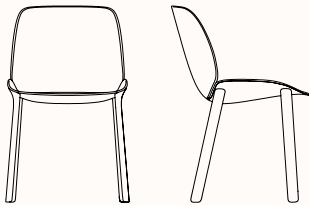

Options:

- Shell: Eco Thermopolymer seat and backrest, upholstered seat pad, upholstered inner shell pad
- Base: 4 leg, steel cantilever base, swivel 4 star base with self-return, 4 star swivel base and height adjustable central swivel base with 5 casters and self-return
- Outdoor models available

Marine Green

Terracotta
Brown

Oxide Red

Note: * 100% Recycled (Pure Eco Thermopolymer)

Dimensions:

Sled Side Chair**

OW 510mm
OD 565mm
SH* 445mm
OH 810mm

Sled Armchair**

OW 595mm
OD 565mm
SH* 445mm
OH 810mm

Wood Side Chair**

OW 510mm
OD 565mm
SH* 445mm
OH 810mm

Wood Armchair**

OW 595mm
OD 565mm
SH* 450mm
OH 810mm

**4 Star Side Chair
Wood Central Swivel**

OW 595mm
OD 565mm
SH* 450mm
OH 810mm

**4 Star Armchair
Wood Central Swivel**

OW 595mm
OD 565mm
SH* 450mm
OH 810mm

Note: *SH increases by 20mm when upholstered
**Outdoor model available

4 Star Side Chair
Self return

OW 510mm
OD 565mm
SH* 445mm
OH 810mm