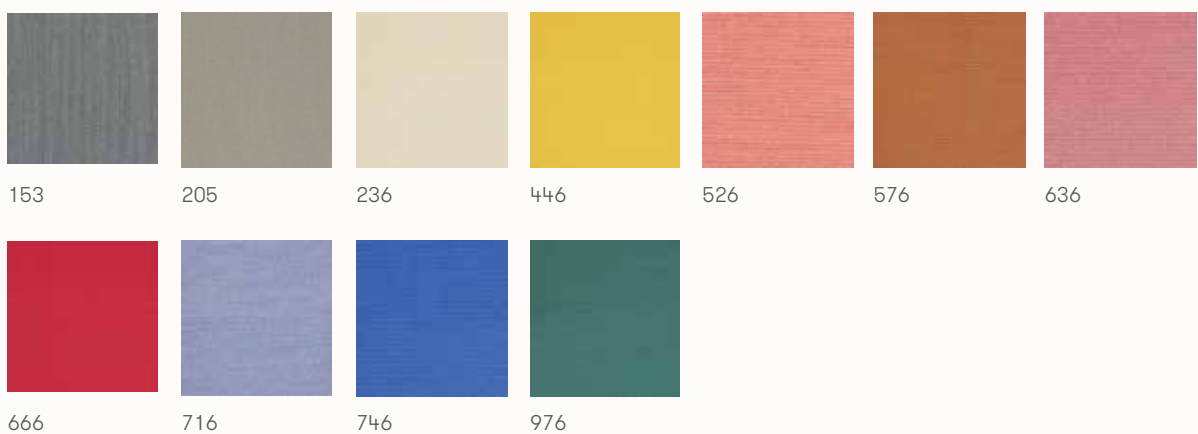

Steelcut Trio 3 - Band 6