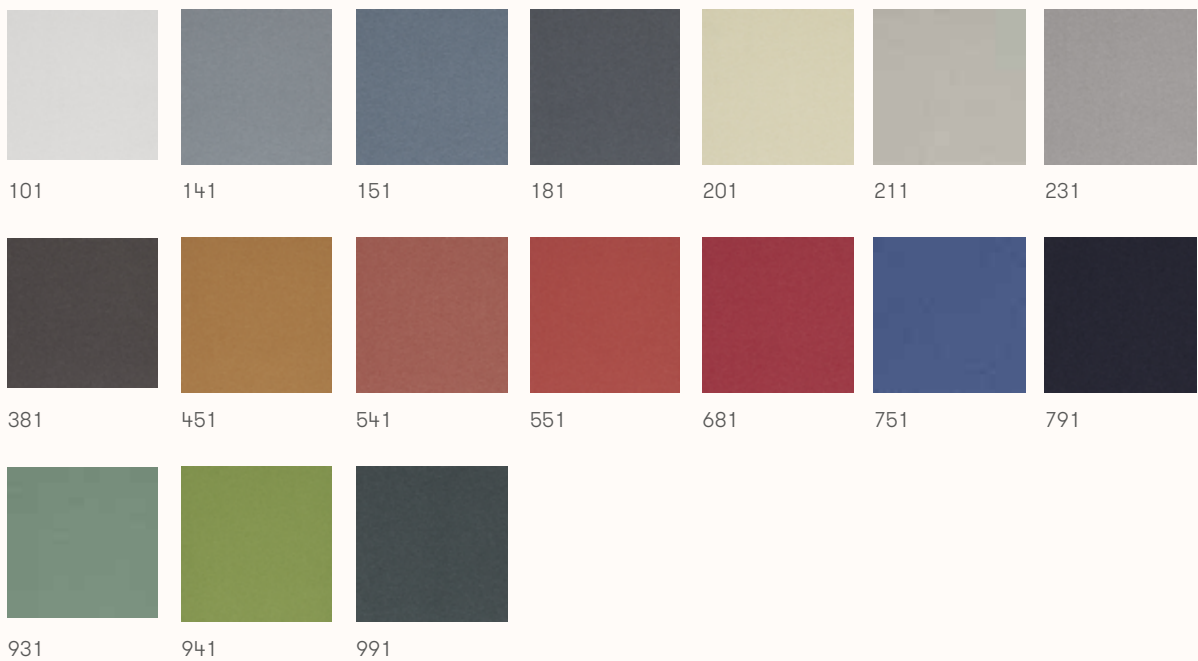

Hero - Band 4

Rime - Band 4

Steelcut Trio 3 - Band 6

Price List
RangeFabric
Range NameFabric
Company

1	Advantage	Camira
1+	Era	Camira
1+	Xtreme Plus	Camira
1+	Manhattan	Camira
1+	Sprint	Camira
1+	X2	Camira
1+	Urban Plus	Camira
1+	Gravity	Camira
1+	Canopy	Camira
1+	Event	Gabriel
1+	Dragon	Gabriel
2	Main Line Plus	Camira
2	Aquarius	Camira
2	Step	Gabriel
2	Go Uni	Gabriel
2	Namal	Vescom
3	Mainline Flax	Camira
3	Hemp	Camira
3	Blazer	Camira
3	Patina	Camira
3	Synergy	Camira
3	Silk	Camira
3	Gaja Classic	Gabriel
3	Europost 2	Gabriel
3	Step Mélange	Gabriel
3	Fame	Gabriel
3	Go Check	Gabriel
3	Go Couture	Gabriel
3	Canvas 2	Kvadrat
3	Melange Nap	Kvadrat
3	Samar	Vescom
4	Craggan	Camira
4	Capture	Gabriel
4	Breeze	Gabriel
4	Leaf	Gabriel
4	Luna 2	Gabriel
4	Fame Hybrid	Gabriel
4	Ambu	Vescom
4	Yuma	Vescom
4	Remix 2	Kvadrat
4	Rime	Kvadrat
4	Hero	Kvadrat
5	Criss Cross	Gabriel
5	Breeze Fusion	Gabriel
5	Bowen	Vescom
5	Lindau	Vescom
5	Nauru	Vescom

Fabric ranges

Price List Range

Fabric Range Name

Fabric Company

6
6
6

Luna Fleur 2
Comfort+
Steelcut Trio 3

Gabriel
Gabriel
Kvadrat

7
7
7
7
7

Fabric Company

2
2
3
3
3
3
3

Highland
Darcy
Vespa
Linear
Microvelle
Calroust

Panaz
Panaz
Panaz
Panaz
Panaz
Panaz

4
4
4
4
4
4
4
4

Chalet Natural Colours & Reds
Camels
Heather Wools
Myriad
Indulgence
Greys
Carnaby
Naturals

White F8100
RN Grey 2301
Powder Blue F0392
Sea Jade 3019
Platinum 8178
Pewter Grey 3401
Jet Black 6468
Ash 7617
Summer Oak
Biella Walnut F6690

S-Stock
S-Stock
S-Stock
S-Stock
S-Stock
S-Stock
S-Stock
S-Stock
S-Stock
S-Stock