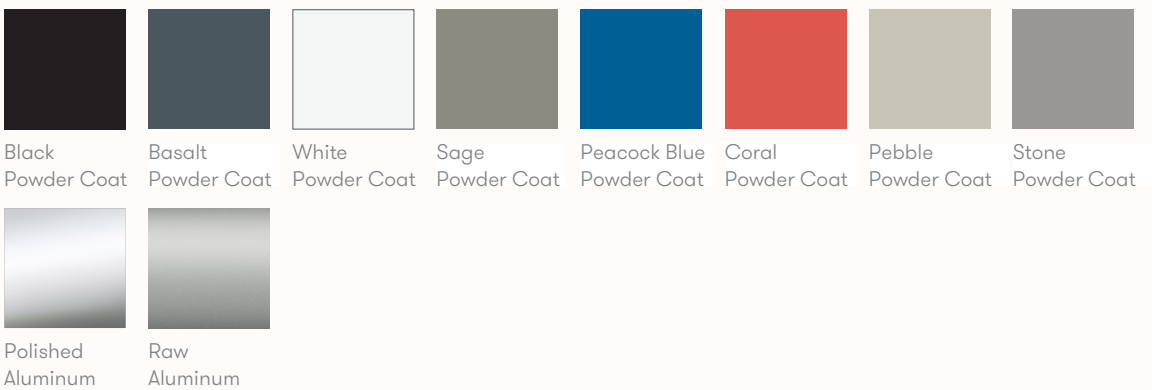

Axyl Chair & Stool

Plastic seat or shell with complementary Aluminum Powder Coat frame available in Black, White, Sage, Basalt, Peacock Blue or Coral

Wood fiber injected plastic seat or shell with complementary Aluminum Powder Coat frame available in Pebble or Stone

Cast Aluminum frame available in Raw or Polished Aluminum

Plastic Finishes

Wood Fiber Injected Plastic Finishes

Metal Frame Finishes

Axyl Bench

(* - Selected models only)

Oak veneer ply shell with a clear finish*

Cast Aluminum frame, extrusions, and arms available in Black, White, Sage, Basalt, Peacock Blue, Coral, Stone, or Pebble Powder Coat

Upholstered inner shell*

Fully Upholstered Shell*

Fully upholstered arms*