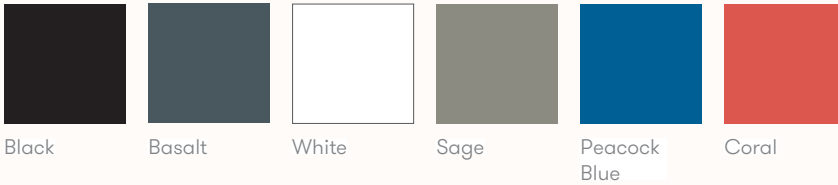

Axyl Chair & Stool

Plastic seat or shell with complementary Aluminum Powder Coat frame available in Black, White, Sage, Basalt, Peacock Blue or Coral

Wood fiber injected plastic seat or shell with complementary Aluminum Powder Coat frame available in Pebble or Stone

Cast Aluminum frame available in Raw or Polished Aluminum

Plastic Finishes