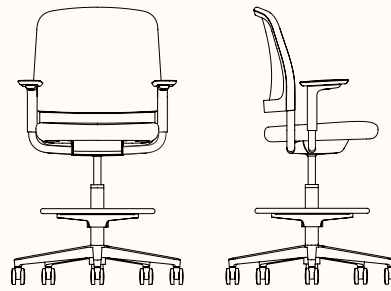

Slate

Dimensions

Denn Drafting Chair without Arms

OW 683mm
 OD 374-430mm SW 503mm
 OH 1083 - 1279mm SD 347-430mm
 SH 559-755mm

Footring Height 240mm - 400mm

Denn Drafting Chair with 4D Arms

OW 683mm
 OD 374-430mm SW 503mm
 OH 1083 - 1279mm SD 347-430mm
 SH 559-755mm

Width between Arms 496mm
 Height Above Seat (Arms) 200-300mm

Footring Height 240mm - 400mm

Denn Drafting Chair with Loop Arms

OW 683mm
 OD 374-430mm SW 503mm
 OH 1083 - 1279mm SD 347-430mm
 SH 559-755mm

Width between Arms 496mm
 Height Above Seat (Arms) 200mm

Footring Height 240mm - 400mm

Headrest

OW 395mm
 OH 80mm adjustment range