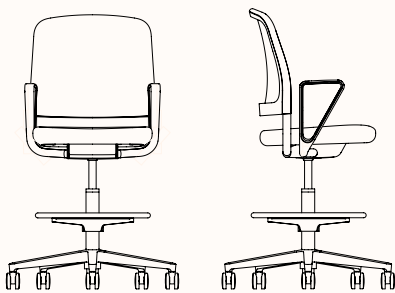

Slate

Dimensions

Denn Drafting Chair without Arms

OW 683mm
 OD 374-430mm SW 503mm
 OH 1083 - 1279mm SD 347-430mm
 SH 559-755mm

Footring Height 240mm - 400mm

Denn Drafting Chair with 4D Arms

OW 683mm
 OD 374-430mm SW 503mm
 OH 1083 - 1279mm SD 347-430mm
 SH 559-755mm

Width between Arms 496mm
 Height Above Seat (Arms) 200-300mm

Footring Height 240mm - 400mm

Denn Drafting Chair with Loop Arms

OW 683mm
 OD 374-430mm SW 503mm
 OH 1083 - 1279mm SD 347-430mm
 SH 559-755mm

Width between Arms 496mm
 Height Above Seat (Arms) 200mm

Footring Height 240mm - 400mm

Headrest

OW 395mm
 OH 80mm adjustment range