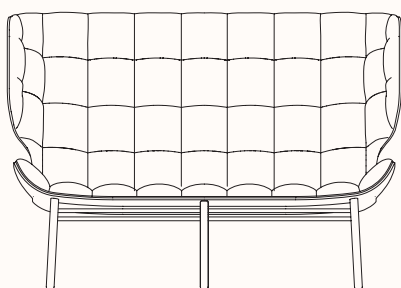

zenithinteriors.com

MAMMOTH Lounge

Zenith

Features:

The Mammoth now fits two.

Just like the original, the Mammoth Sofa balances style and comfort perfectly. The welcoming wings envelop you in seclusion and serenity, making the Mammoth Sofa perfect for public spaces, hotel lobbies and offices.

Cat 1 - Ultra, Ultra Crib 5, COL

Cat 2 - Nuance, Flux, Envy, Matara (faux)

Cat 3 - Dunes, Terra, Spectrum

Refer to NORR11 Fabric and Leather Specification for full range.

Solid Oak:

Natural

Light Smoked

Dark Smoked

Black

Dimensions

Mammoth Sofa

OW 1510mm

OD 870mm

SH 355mm

OH 1040mm