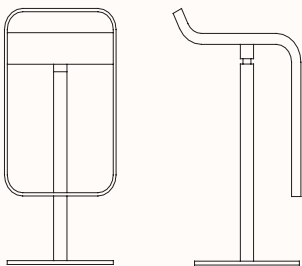

zenithinteriors.com

LEM Stool Outdoor

Zenith

Features:

LEM outdoor is a contemporary height adjustable swivel stool that offers a touch of class and colour to the work or home environment.

Option:

- Waterproof protective cover

Design: KARRI MONNI for LAPALMA

Warranty: 5 years

Awards: FX International Interior Awards 2000, Interior Innovation Award Winner 2010, V&A Museum, Be-Original_Elle-Decor-Italia

Dimensions:

Swivel Stool - Fixed Height ES81

OW 420mm
OD 370mm
SH 800mm
OH 880mm

Finishes:

Iroko Finished Timber or Polyurethane seat.

Powder Coated or Micro-Blasted Stainless Steel Aisi 316L frame and gas lift with rubber inserts under base.

Timber:

Caffè

Oliva

Tortora

Nero

Bianco

Metal:

Micro-Blasted
Stainless Steel