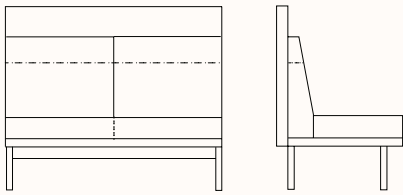

Legs:

American Oak Natural Finish Timber Black Powder Coat Mild Steel

Dimensions:

Single Armless Lounge

OW 770mm
OD 765mm
SH 470mm
OH 1200/1400mm

Single One Arm Lounge LH / RH

OW 835mm
OD 765mm
SH 470mm
OH 1200/1400mm

Two Seat Armless Lounge

OW 1300mm
OD 765mm
SH 470mm
OH 1200/1400mm

Two Seat One Arm Lounge LH/RH

OW 1365mm
OD 765mm
SH 470mm
OH 1200/1400mm

2.5 Seat Armless Lounge with Powered Arm

OW 1670mm
OD 765mm
SH 470mm
OH 1200/1400mm

Note: Flipbox with cover consists
2x GPO & 2x USB port

2.5 Seat One Arm Lounge LHS/RHS

OW 1735mm
OD 765mm
SH 470mm
OH 1200/1400mm

Dimensions:

**2.5 Seat Armless Lounge
with Powered Arm LHS / RHS**

OW 1735mm