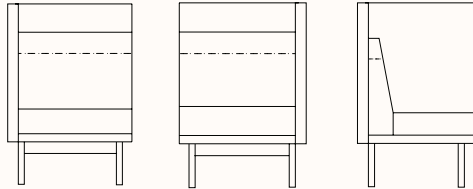

Options:

- 3 base options: timber rail, timber round and metal round
- Height adjustment on round metal legs
- RHS or LHS
- Two height options
- Lumbar cushions
- Loose armrest
- Powered armrest on 2.5 seat module

Legs:

American Oak Natural Finish Timber Black Powder Coat Mild Steel

Dimensions:

Single Armless Lounge

OW 770mm
OD 765mm
SH 470mm
OH 1200/1400mm

Single One Arm Lounge LH / RH

OW 835mm
OD 765mm
SH 470mm
OH 1200/1400mm

Two Seat Armless Lounge

OW 1300mm
OD 765mm
SH 470mm
OH 1200/1400mm

Two Seat One Arm Lounge LH/RH

OW 1365mm
OD 765mm
SH 470mm
OH 1200/1400mm

2.5 Seat Armless Lounge with Powered Arm

OW 1670mm
OD 765mm
SH 470mm
OH 1200/1400mm

Note: Flipbox with cover consists
2x GPO & 2x USB port

2.5 Seat One Arm Lounge LHS/RHS

OW 1735mm
OD 765mm
SH 470mm
OH 1200/1400mm

Dimensions:

**2.5 Seat Armless Lounge
with Powered Arm LHS / RHS**

OW 1735mm