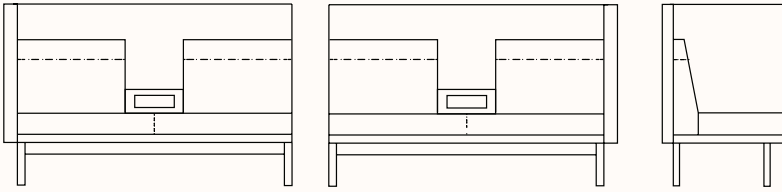

Two Seat Armless Lounge

OW 1300mm
OD 765mm
SH 470mm
OH 1200/1400mm

Two Seat One Arm Lounge LH/RH

OW 1365mm
OD 765mm
SH 470mm
OH 1200/1400mm

2.5 Seat Armless Lounge with Powered Arm

OW 1670mm
OD 765mm
SH 470mm
OH 1200/1400mm

Note: Flipbox with cover consists
2x GPO & 2x USB port

2.5 Seat One Arm Lounge LHS/RHS

OW 1735mm
OD 765mm
SH 470mm
OH 1200/1400mm

Dimensions:

**2.5 Seat Armless Lounge
with Powered Arm LHS / RHS**

OW 1735mm

OD 765mm

SH 470mm

OH 1200/1400mm

Note: Flipbox with cover consists

2x GPO & 2x USB port

Retun Lounge LHS /RHS

OW 1365mm

OD 765mm