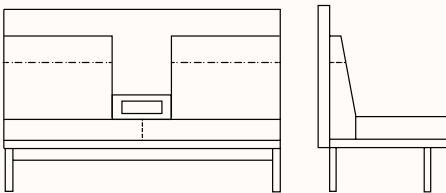

Legs:

American Oak Natural Finish Timber Black Powder Coat Mild Steel

Dimensions:

Single Armless Lounge

OW 770mm
OD 765mm
SH 470mm
OH 1200/1400mm

Single One Arm Lounge LH / RH

OW 835mm
OD 765mm
SH 470mm
OH 1200/1400mm

Two Seat Armless Lounge

OW 1300mm
OD 765mm
SH 470mm
OH 1200/1400mm

Two Seat One Arm Lounge LH/RH

OW 1365mm
OD 765mm
SH 470mm
OH 1200/1400mm

2.5 Seat Armless Lounge with Powered Arm

OW 1670mm
OD 765mm
SH 470mm
OH 1200/1400mm

Note: Flipbox with cover consists
2x GPO & 2x USB port

2.5 Seat One Arm Lounge LHS/RHS

OW 1735mm
OD 765mm
SH 470mm
OH 1200/1400mm

Dimensions:

**2.5 Seat Armless Lounge
with Powered Arm LHS / RHS**

OW 1735mm

OD 765mm

SH 470mm

OH 1200/1400mm

Note: Flipbox with cover consists

2x GPO & 2x USB port

Retun Lounge LHS /RHS

OW 1365mm

OD 765mm