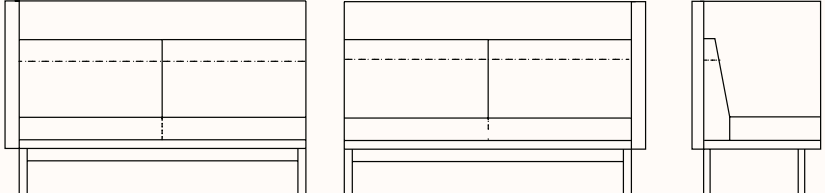

Two Seat Armless Lounge

OW 1300mm
OD 765mm
SH 470mm
OH 1200/1400mm

Two Seat One Arm Lounge LH/RH

OW 1365mm
OD 765mm
SH 470mm
OH 1200/1400mm

2.5 Seat Armless Lounge with Powered Arm

OW 1670mm
OD 765mm
SH 470mm
OH 1200/1400mm

Note: Flipbox with cover consists
2x GPO & 2x USB port

2.5 Seat One Arm Lounge LHS/RHS

OW 1735mm
OD 765mm
SH 470mm
OH 1200/1400mm

Dimensions:

**2.5 Seat Armless Lounge
with Powered Arm LHS / RHS**

OW 1735mm

OD 765mm

SH 470mm

OH 1200/1400mm

Note: Flipbox with cover consists

2x GPO & 2x USB port

Retun Lounge LHS /RHS

OW 1365mm

OD 765mm