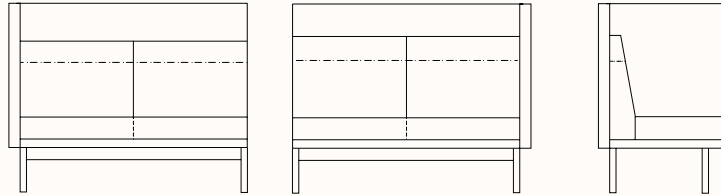

Legs:

American Oak Natural Finish Timber Black Powder Coat Mild Steel

Dimensions:

Single Armless Lounge

OW 770mm
OD 765mm
SH 470mm
OH 1200/1400mm

Single One Arm Lounge LH / RH

OW 835mm
OD 765mm
SH 470mm
OH 1200/1400mm

Two Seat Armless Lounge

OW 1300mm
OD 765mm
SH 470mm
OH 1200/1400mm

Two Seat One Arm Lounge LH/RH

OW 1365mm
OD 765mm
SH 470mm
OH 1200/1400mm

2.5 Seat Armless Lounge with Powered Arm

OW 1670mm
OD 765mm
SH 470mm
OH 1200/1400mm

Note: Flipbox with cover consists
2x GPO & 2x USB port

2.5 Seat One Arm Lounge LHS/RHS

OW 1735mm
OD 765mm
SH 470mm
OH 1200/1400mm

Dimensions:

**2.5 Seat Armless Lounge
with Powered Arm LHS / RHS**

OW 1735mm

OD 765mm

SH 470mm

OH 1200/1400mm

Note: Flipbox with cover consists

2x GPO & 2x USB port

Retun Lounge LHS /RHS

OW 1365mm

OD 765mm