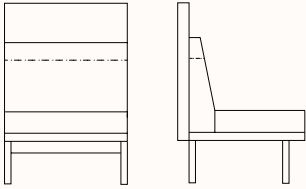

Options:

- 3 base options: timber rail, timber round and metal round
- Height adjustment on round metal legs
- RHS or LHS
- Two height options
- Lumbar cushions
- Loose armrest
- Powered armrest on 2.5 seat module

Legs:

American Oak Natural Finish Timber Black Powder Coat Mild Steel

Dimensions:

Single Armless Lounge

OW 770mm
OD 765mm
SH 470mm
OH 1200/1400mm

Single One Arm Lounge LH / RH

OW 835mm
OD 765mm
SH 470mm
OH 1200/1400mm

Two Seat Armless Lounge

OW 1300mm
OD 765mm
SH 470mm
OH 1200/1400mm

Two Seat One Arm Lounge LH/RH

OW 1365mm
OD 765mm
SH 470mm
OH 1200/1400mm

2.5 Seat Armless Lounge with Powered Arm

OW 1670mm
OD 765mm
SH 470mm
OH 1200/1400mm

Note: Flipbox with cover consists
2x GPO & 2x USB port

2.5 Seat One Arm Lounge LHS/RHS

OW 1735mm
OD 765mm
SH 470mm
OH 1200/1400mm

Dimensions:

**2.5 Seat Armless Lounge
with Powered Arm LHS / RHS**

OW 1735mm