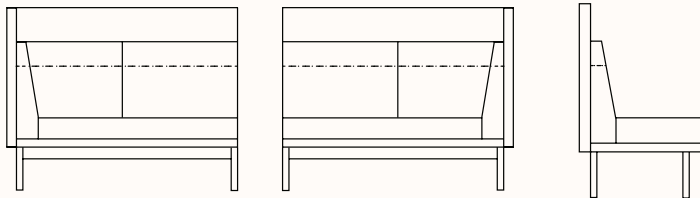

Two Seat Armless Lounge

OW 1300mm
OD 765mm
SH 470mm
OH 1200/1400mm

Two Seat One Arm Lounge LH/RH

OW 1365mm
OD 765mm
SH 470mm
OH 1200/1400mm

2.5 Seat Armless Lounge with Powered Arm

OW 1670mm
OD 765mm
SH 470mm
OH 1200/1400mm

Note: Flipbox with cover consists
2x GPO & 2x USB port

2.5 Seat One Arm Lounge LHS/RHS

OW 1735mm
OD 765mm
SH 470mm
OH 1200/1400mm

Dimensions:

**2.5 Seat Armless Lounge
with Powered Arm LHS / RHS**

OW 1735mm

OD 765mm

SH 470mm

OH 1200/1400mm

Note: Flipbox with cover consists

2x GPO & 2x USB port

Retun Lounge LHS /RHS

OW 1365mm

OD 765mm