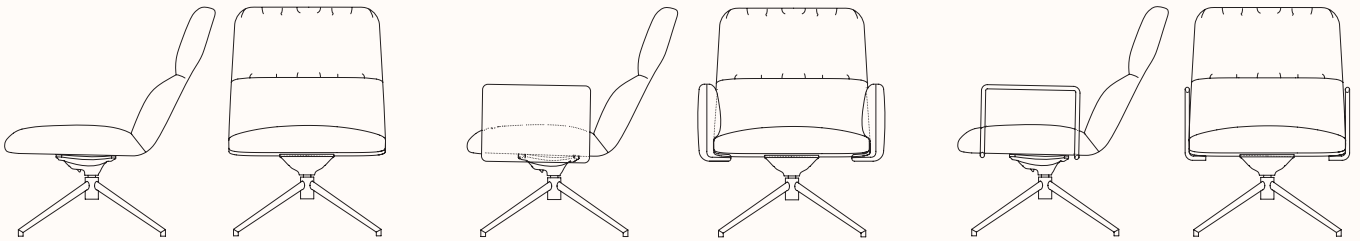

## Features:

Empowering both at work and at home, Elle is characterised by a high and wide backrest, reinforced in the lumbar area, offering an enveloping seating which accommodates the upper back.

Elle is part of the Museo Collection.

Refer to Sancal fabric [link](#)

**Dimensions:**

**Lounge Chair 4 Leg Base with Arms  
348.51.7**

OW 640mm  
OD 800mm  
AH 530mm  
SH 420mm  
OH 850mm

**Lounge Chair 4 Star Swivel Base  
348.55**

OW 590mm  
OD 800mm  
SH 420mm  
OH 870mm

**Lounge Chair 4 Star Swivel Base with  
Upholstered Arms  
348.55.4**

OW 710mm  
OD 800mm  
AH 580mm  
SH 420mm  
OH 870mm

**Lounge Chair 4 Star Swivel Base with  
Metal Arms  
348.55.7**

OW 620mm  
OD 800mm  
AH 570mm  
SH 420mm  
OH 870mm