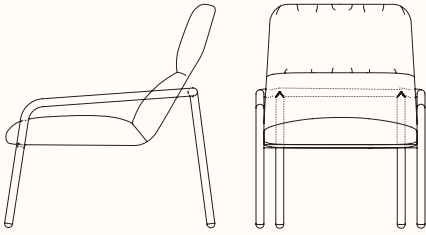

## Features:

Empowering both at work and at home, Elle is characterised by a high and wide backrest, reinforced in the lumbar area, offering an enveloping seating which accommodates the upper back.

Elle is part of the Museo Collection.

## Finishes:

4 star, 4 leg and sled base: Lacquered steel tube  
4 star base with button operated lockable tilt and self-centering swivel mechanism

Refer to Sancal lacquer [link](#)

Upholstered in fabric categories S-2 to S-12 or COM.

Refer to Sancal fabric [link](#)

**Dimensions:**

**Lounge Chair 4 Leg Base with Arms  
348.51.7**

OW 640mm  
OD 800mm  
AH 530mm  
SH 420mm  
OH 850mm

**Lounge Chair 4 Star Swivel Base  
348.55**

OW 590mm  
OD 800mm  
SH 420mm  
OH 870mm

**Lounge Chair 4 Star Swivel Base with  
Upholstered Arms  
348.55.4**

OW 710mm  
OD 800mm  
AH 580mm  
SH 420mm  
OH 870mm

**Lounge Chair 4 Star Swivel Base with  
Metal Arms  
348.55.7**

OW 620mm  
OD 800mm  
AH 570mm  
SH 420mm  
OH 870mm