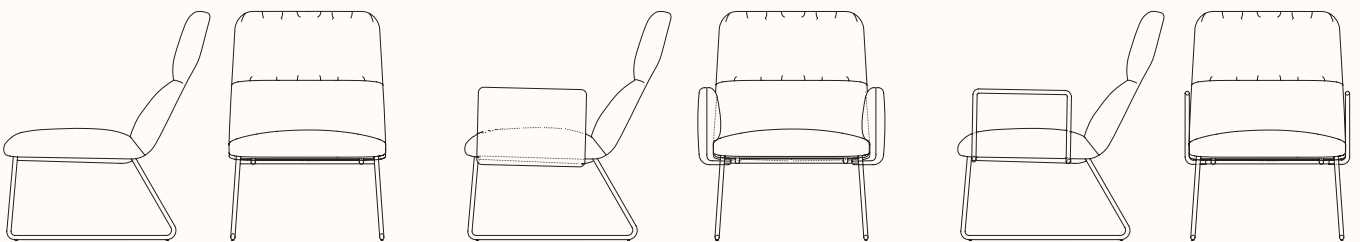

## Features:

Empowering both at work and at home, Elle is characterised by a high and wide backrest, reinforced in the lumbar area, offering an enveloping seating which accommodates the upper back.

Elle is part of the Museo Collection.

Refer to Sancal fabric [link](#)

**Dimensions:**

**Lounge Chair 4 Leg Base with Arms  
348.51.7**

OW 640mm  
OD 800mm  
AH 530mm  
SH 420mm  
OH 850mm

**Lounge Chair 4 Star Swivel Base  
348.55**

OW 590mm  
OD 800mm  
SH 420mm  
OH 870mm

**Lounge Chair 4 Star Swivel Base with  
Upholstered Arms  
348.55.4**

OW 710mm  
OD 800mm  
AH 580mm  
SH 420mm  
OH 870mm

**Lounge Chair 4 Star Swivel Base with  
Metal Arms  
348.55.7**

OW 620mm  
OD 800mm  
AH 570mm  
SH 420mm  
OH 870mm