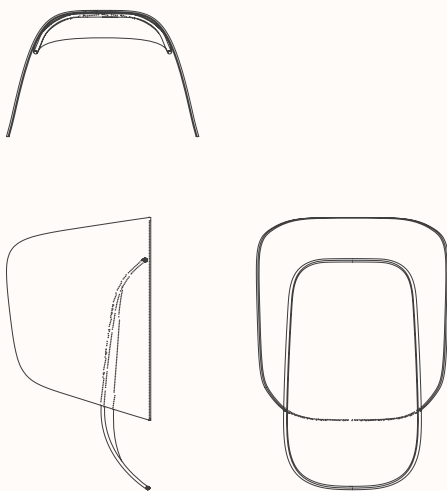

zenithinteriors.com

Lapso

Zenith

Features:

Unique vertical hammock, ideal for crowded public spaces, enabling individuals to lean back for a moment's privacy. This slender and quiet upholstery furniture is fixed to the wall just like a piece of art.

Lapso is part of the Museo Collection.

Design: ANTOINE LESUR & MARC VENOT for SANCAL

Warranty: 5 years

Dimensions

Lapso Vertical Hammock

343.3FA.H

OW 780mm

OD 580mm

OH 1260mm

Finishes:

Mesh and upholstered structures.

Mesh:

Negro

Gris

Amarillo

Rojo