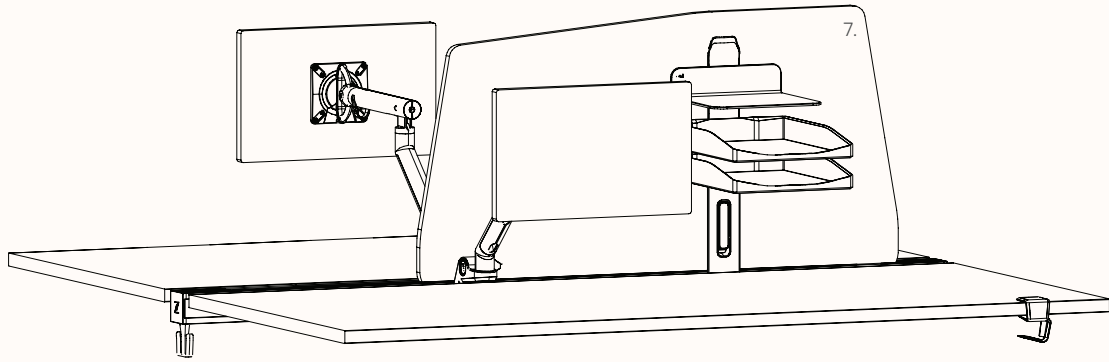

Accessories

7. Screens

Precinct Classic

OW 600 - 2380mm
OH 330 - 600mm
(Above Desk)

Precinct Sweep

OW 600 - 2380mm
OH 330 - 600mm
(Above Desk)

Incline

OW 565 - 2380mm
OH 330 - 600mm
(Above Desk)

Emerald

OW 565 - 2380mm
OH 330 - 600mm
(Above Desk)

Plateau*

OP1 390W X 554H
OP2 516W X 554H
OP3 590W X 354H
OP4 590W X 390H
OP5 590W X 480H
OP6 590W X 516H
(Above Desk)

Rain

OP1 590W X 354H
OP2 590W X 480H
(Above Desk)

Seed

OP1 590W X 354H
OP2 590W X 480H
(Above Desk)

Fracture

OW 590mm
OH 354mm
(Above Desk)

Houndstooth

OW 590mm
OH 354mm
(Above Desk)

Harlequin

OW 590mm
OH 354mm
(Above Desk)

Herringbone

OW 590mm
OH 354mm
(Above Desk)

Monstera

OW 780mm
OH 529mm
(Above Desk)

Note: *Custom size 565 - 2380W X 330 - 600H (Above Desk)