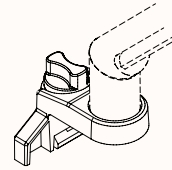

Double Sided Rail
(1-Way Handshake Brackets)

Double Sided Rail
(Kissen, Epic Plus, Silhouette Workstation)

Double Sided Rail with Joiner

Screen Rail Benchtop Mounted

**Screen Rail - Elevated
Benchtop Mounted**

Screen Rail 180 Pod Mounted
(Orbis & Rumba Workstation)

Single Sided Rail

Accessories

Metal

1. Telephone Tray

2. Accessory Post

3. Monitor Arm Side Mount

Monitor Arm Top Mount