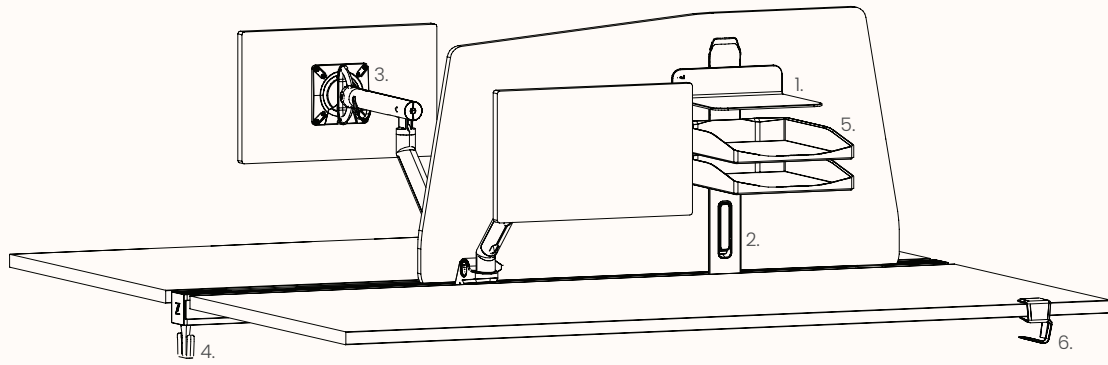

Double Sided Rail
(1-Way Handshake Brackets)

Double Sided Rail
(Kissen, Epic Plus, Silhouette Workstation)

Double Sided Rail with Joiner

Screen Rail Benchtop Mounted

**Screen Rail - Elevated
Benchtop Mounted**

Screen Rail 180 Pod Mounted
(Orbis & Rumba Workstation)

Single Sided Rail

Accessories

Metal

1. Telephone Tray

2. Accessory Post

3. Monitor Arm Side Mount

Monitor Arm Top Mount