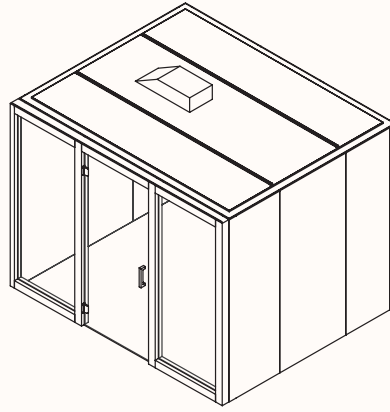

## Dimensions:

### Verse 3.1

OW 2880mm

OD 1980mm

H 2200/2400mm (Frame)

OH 2370/2600mm (Including fan box)

Internal Room Size: 2700 x 1800mm

Side walls made up of: 3x 600mmW panels  
Front & back walls made up of: 3x 900mmW panels

### Verse 3.2

OW 2880mm

OD 2280mm

H 2200/2400mm (Frame)

OH 2370/2600mm (Including fan box)

Internal Room Size: 2700 x 2100mm

Side walls made up of: 2x 600mmW & 1x 900mmW panels  
Front & back walls made up of: 3x 900mmW panels

### Verse 3.3

OW 2880mm

OD 2580mm

H 2200/2400mm (Frame)

OH 2370/2600mm (Including fan box)

Internal Room Size: 2700 x 2400mm

Side walls made up of: 1x 600mmW & 2x 900mmW panels  
Front & back walls made up of: 3x 900mmW panels