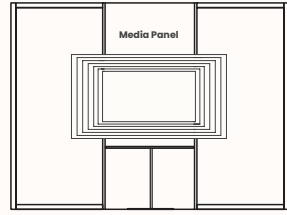

### Verse 3.1

OW 2880mm

OD 1980mm

H 2200/2400mm (Frame)

OH 2370/2600mm (Including fan box)

Internal Room Size: 2700 x 1800mm

Side walls made up of: 3x 600mmW panels  
Front & back walls made up of: 3x 900mmW panels

### Verse 3.3

OW 2880mm

OD 2580mm

H 2200/2400mm (Frame)

OH 2370/2600mm (Including fan box)

Internal Room Size: 2700 x 2400mm

Side walls made up of: 1x 600mmW & 2x 900mmW panels  
Front & back walls made up of: 3x 900mmW panels

### Verse 3.4

OW 2880mm

OD 2880mm

H 2200/2400mm (Frame)

OH 2370/2600mm (Including fan box)

Internal Room Size: 2700 x 2700mm

Side Walls made up of: 3x 900mmW panels  
Front & back walls made up of: 3x 900mmW panels

**Back Panel (Internal) Options:**

**Option 1**  
All Glass

**Option 1A**  
Glass with Media Panel

**Option 2**  
All Fabric or  
Sonic Board Panels

**Option 2B**  
All Fabric or Sonic Board  
Panels with Media Panel