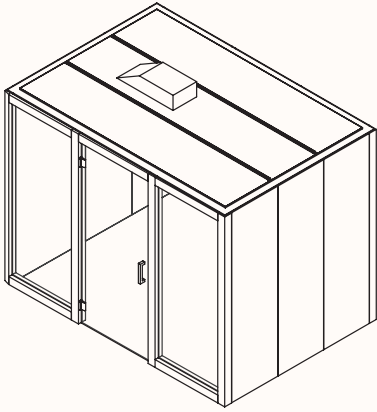

## Dimensions:

### Verse 3.1

OW 2880mm

OD 1980mm

H 2200/2400mm (Frame)

OH 2370/2600mm (Including fan box)

Internal Room Size: 2700 x 1800mm

Side walls made up of: 3x 600mmW panels  
Front & back walls made up of: 3x 900mmW panels