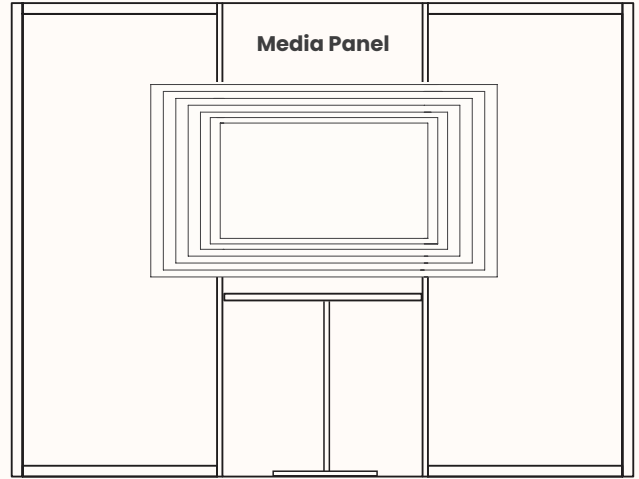

### Verse 3.4

OW 2880mm

OD 2880mm

H 2200/2400mm (Frame)

OH 2370/2600mm (Including fan box)

Internal Room Size: 2700 x 2700mm

Side Walls made up of: 3x 900mmW panels  
Front & back walls made up of: 3x 900mmW panels

**Back Panel (Internal) Options:**

**Option 1**  
All Glass

**Option 1A**  
Glass with Media Panel

**Option 2**  
All Fabric or  
Sonic Board Panels

**Option 2B**  
All Fabric or Sonic Board  
Panels with Media Panel

**Front Panel Options:**

**Option 1**  
LH: Glass Panel  
RH: Glass Panel  
C: Door Panel  
LH: Door Hinges

**Option 2**  
LH: Glass Panel  
RH: Glass Panel  
C: Door Panel  
RH: Door Hinges

**Media Panel:**

**Standing Height**

Media Panel 900mmW: Optional Wall Mounted Table  
Fabric or Sonic Board (Internal)  
Table Height: 1050mm  
Table Width: Max 900mmW  
TV Bracket Height: 1520mm (Eye Level) TV Size: 42" - 65"  
Note: TV & TV bracket not included