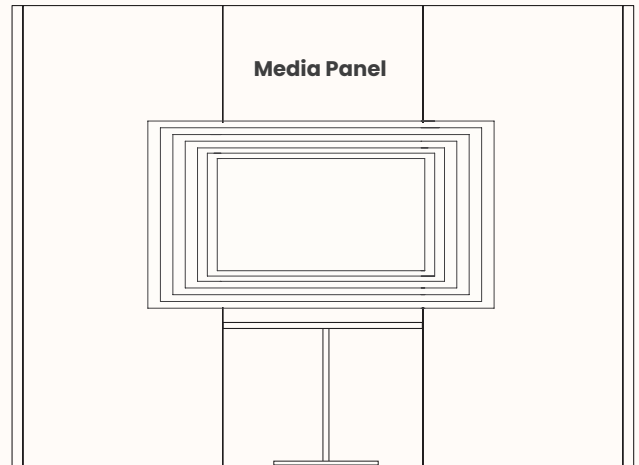

**Back Panel (Internal) Options:**

**Option 1**  
All Glass

**Option 1A**  
Glass with Media Panel

**Option 2**  
All Fabric or  
Sonic Board Panels

**Option 2B**  
All Fabric or Sonic Board  
Panels with Media Panel

**Front Panel Options:**

**Option 1**  
LH: Glass Panel  
RH: Glass Panel  
C: Door Panel  
LH: Door Hinges

**Option 2**  
LH: Glass Panel  
RH: Glass Panel  
C: Door Panel  
RH: Door Hinges

**Media Panel:**

**Standing Height**

Media Panel 900mmW: Optional Wall Mounted Table  
Fabric or Sonic Board (Internal)  
Table Height: 1050mm  
Table Width: Max 900mmW  
TV Bracket Height: 1520mm (Eye Level) TV Size: 42" - 65"  
Note: TV & TV bracket not included

**Sitting Height**

Media Panel 900mmW: Optional Wall Mounted Table  
Fabric or Sonic Board (Internal)  
Table Height: 720mm  
Table Width: Max 900mmW  
TV Bracket Height: 1175mm (Eye Level) TV Size: 42" - 65"  
Note: TV & TV bracket not included