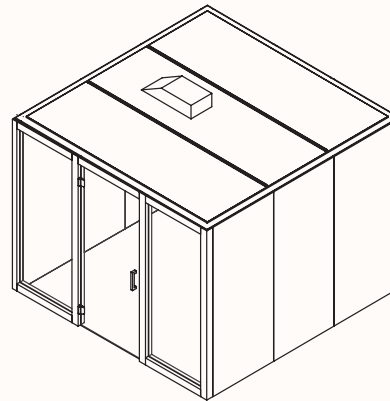

### Verse 3.1

OW 2880mm

OD 1980mm

H 2200/2400mm (Frame)

OH 2370/2600mm (Including fan box)

Internal Room Size: 2700 x 1800mm

Side walls made up of: 3x 600mmW panels  
Front & back walls made up of: 3x 900mmW panels

### Verse 3.2

OW 2880mm

OD 2280mm

H 2200/2400mm (Frame)

OH 2370/2600mm (Including fan box)

Internal Room Size: 2700 x 2100mm

Side walls made up of: 2x 600mmW & 1x 900mmW panels  
Front & back walls made up of: 3x 900mmW panels

### Verse 3.3

OW 2880mm

OD 2580mm

H 2200/2400mm (Frame)

OH 2370/2600mm (Including fan box)

Internal Room Size: 2700 x 2400mm

Side walls made up of: 1x 600mmW & 2x 900mmW panels  
Front & back walls made up of: 3x 900mmW panels

### Verse 3.4

OW 2880mm

OD 2880mm

H 2200/2400mm (Frame)

OH 2370/2600mm (Including fan box)

Internal Room Size: 2700 x 2700mm

Side Walls made up of: 3x 900mmW panels  
Front & back walls made up of: 3x 900mmW panels