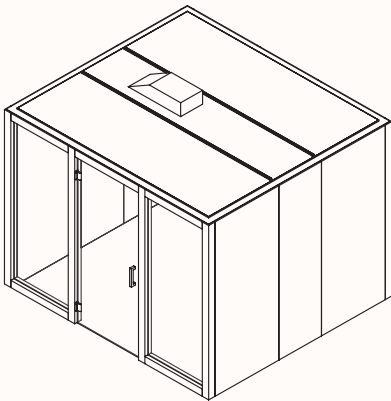

### Verse 3.1

OW 2880mm

OD 1980mm

H 2200/2400mm (Frame)

OH 2370/2600mm (Including fan box)

Internal Room Size: 2700 x 1800mm

Side walls made up of: 3x 600mmW panels  
Front & back walls made up of: 3x 900mmW panels

### Verse 3.2

OW 2880mm

OD 2280mm

H 2200/2400mm (Frame)

OH 2370/2600mm (Including fan box)

Internal Room Size: 2700 x 2100mm

Side walls made up of: 2x 600mmW & 1x 900mmW panels  
Front & back walls made up of: 3x 900mmW panels

### Verse 3.3

OW 2880mm

OD 2580mm

H 2200/2400mm (Frame)

OH 2370/2600mm (Including fan box)

Internal Room Size: 2700 x 2400mm

Side walls made up of: 1x 600mmW & 2x 900mmW panels  
Front & back walls made up of: 3x 900mmW panels

### Verse 3.4

OW 2880mm

OD 2880mm

H 2200/2400mm (Frame)

OH 2370/2600mm (Including fan box)

Internal Room Size: 2700 x 2700mm

Side Walls made up of: 3x 900mmW panels  
Front & back walls made up of: 3x 900mmW panels