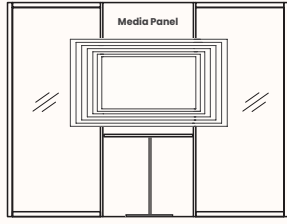

### Verse 3.1

OW 2880mm

OD 1980mm

H 2200/2400mm (Frame)

OH 2370/2600mm (Including fan box)

Internal Room Size: 2700 x 1800mm

Side walls made up of: 3x 600mmW panels  
Front & back walls made up of: 3x 900mmW panels

### Verse 3.3

OW 2880mm

OD 2580mm

H 2200/2400mm (Frame)

OH 2370/2600mm (Including fan box)

Internal Room Size: 2700 x 2400mm

Side walls made up of: 1x 600mmW & 2x 900mmW panels  
Front & back walls made up of: 3x 900mmW panels

### Verse 3.4

OW 2880mm

OD 2880mm

H 2200/2400mm (Frame)

OH 2370/2600mm (Including fan box)

Internal Room Size: 2700 x 2700mm

Side Walls made up of: 3x 900mmW panels  
Front & back walls made up of: 3x 900mmW panels

**Back Panel (Internal) Options:**

**Option 1**  
All Glass

**Option 1A**  
Glass with Media Panel

**Option 2**  
All Fabric or  
Sonic Board Panels

**Option 2B**  
All Fabric or Sonic Board  
Panels with Media Panel