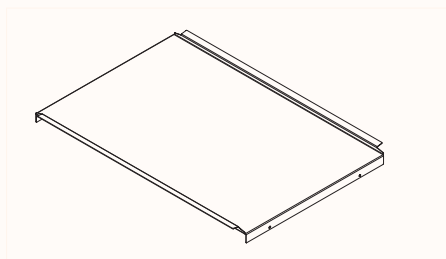

Frame & Board Combinations

Frame A

Side 1: WB
Side 2: WB

Side 1: WB
Side 2: FAB

Frame B

Side 1: WB
Side 2 Upper: WB
Side 2 Lower: SB

Side 1: WB
Side 2 Upper: WB
Side 2 Lower: LAM

Side 1: WB
Side 2 Upper: WB
Side 2 Lower: FAB

Side 1: LAM
Side 2 Upper: WB
Side 2 Lower: LAM

Side 1: FAB
Side 2 Upper: WB
Side 2 Lower: FAB

Frame C

Side 1 Upper: WB
Side 1 Lower: SB
Side 2 Upper: WB
Side 2 Lower: SB

Side 1 Upper: WB
Side 1 Lower: LAM
Side 2 Upper: WB
Side 2 Lower: LAM

Side 1 Upper: WB
Side 1 Lower: FAB
Side 2 Upper: WB
Side 2 Lower: FAB

Legend:
WB - Whiteboard
SB - Sonic Board
LAM - Laminate
FAB - Fabric

Dimensions

Alpha Space Workboard

OW 900mm
OD 714mm
OH 1870mm

Accessories

Stationary Holder

OW 240mm
OD 115mm
Pen Cup Height 100mm
Pen Cup Dia \varnothing 53mm

Lower Storage Shelf

OW 700mm
OD 500mm