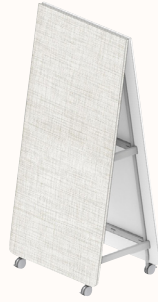

Laminates:

					
Bottega Oak (Woodmatt)	Coastal Oak (Woodmatt)	Boston Oak (Woodmatt)	Natural Oak (Matt/Ravine)	Prime Oak (Matt/Woodmatt)	Belgian Oak (Matt)
					
Bleached Walnut (Ravine)	Notaio Walnut (Matt/Woodmatt /Ravine)	Black (Woodmatt)			

Frame & Board Combinations

Frame A

Side 1: WB
Side 2: WB

Side 1: WB
Side 2: FAB

Frame B

Side 1: WB
Side 2 Upper: WB
Side 2 Lower: SB

Side 1: WB
Side 2 Upper: WB
Side 2 Lower: LAM

Side 1: WB
Side 2 Upper: WB
Side 2 Lower: FAB

Side 1: LAM
Side 2 Upper: WB
Side 2 Lower: LAM

Side 1: FAB
Side 2 Upper: WB
Side 2 Lower: FAB

Frame C

Side 1 Upper: WB
Side 1 Lower: SB
Side 2 Upper: WB
Side 2 Lower: SB

Side 1 Upper: WB
Side 1 Lower: LAM
Side 2 Upper: WB
Side 2 Lower: LAM