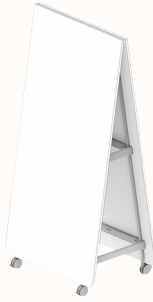

ALPHA SPACE Workboard

Features:

Alpha Space provides a mobile collaborative tool for flexible workspaces. The four optional substrates; whiteboard, laminate, pinnable fabric & sonic board provide a surface for brainstorming and idea sharing, pinning images, and sticking post-it notes.

Board Substrates:

Fabric Board (pinnable): Zenith house screen & upholstery fabrics or COM, refer to Zenith screen fabric specification

Whiteboard: Non-magnetic writable board

Sonic Board (pinnable): Zenith house range

Laminate Board: Zenith house range

Powder Coat:

				
Cool White (Satin)	Warm White (Matt)	Cool Grey (Satin)	Black (Satin/Matt)	Monument (Matt)

Sonic Board:

				
Black ZPET_003	Ash ZPET_007	Light Grey ZPET_004	Silver ZPET_006	Milky White ZPET_009

Frame & Board Combinations

Frame A

Side 1: WB
Side 2: WB

Side 1: WB
Side 2: FAB

Frame B

Side 1: WB
Side 2 Upper: WB
Side 2 Lower: SB

Side 1: WB
Side 2 Upper: WB
Side 2 Lower: LAM

Side 1: WB
Side 2 Upper: WB
Side 2 Lower: FAB