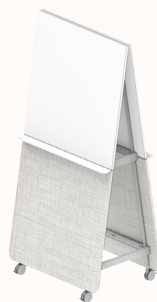

ALPHA SPACE Workboard

Features:

Alpha Space provides a mobile collaborative tool for flexible workspaces. The four optional substrates; whiteboard, laminate, pinnable fabric & sonic board provide a surface for brainstorming and idea sharing, pinning images, and sticking post-it notes.

Frame & Board Combinations

Frame A

Side 1: WB
Side 2: WB

Side 1: WB
Side 2: FAB

Frame B

Side 1: WB
Side 2 Upper: WB
Side 2 Lower: SB

Side 1: WB
Side 2 Upper: WB
Side 2 Lower: LAM

Side 1: WB
Side 2 Upper: WB
Side 2 Lower: FAB

Side 1: LAM
Side 2 Upper: WB
Side 2 Lower: LAM

Side 1: FAB
Side 2 Upper: WB
Side 2 Lower: FAB

Frame C

Side 1 Upper: WB
Side 1 Lower: SB
Side 2 Upper: WB
Side 2 Lower: SB

Side 1 Upper: WB
Side 1 Lower: LAM
Side 2 Upper: WB
Side 2 Lower: LAM

Side 1 Upper: WB
Side 1 Lower: FAB
Side 2 Upper: WB
Side 2 Lower: FAB

Legend:
WB - Whiteboard
SB - Sonic Board
LAM - Laminate
FAB - Fabric

Dimensions

Alpha Space Workboard

OW 900mm
OD 714mm
OH 1870mm

Accessories