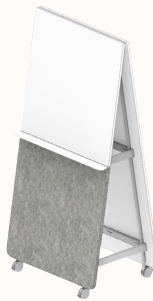

ALPHA SPACE Workboard

Features:

Alpha Space provides a mobile collaborative tool for flexible workspaces. The four optional substrates; whiteboard, laminate, pinnable fabric & sonic board provide a surface for brainstorming and idea sharing, pinning images, and sticking post-it notes.

Frame & Board Combinations

Frame A

Side 1: WB
Side 2: WB

Side 1: WB
Side 2: FAB

Frame B

Side 1: WB
Side 2 Upper: WB
Side 2 Lower: SB

Side 1: WB
Side 2 Upper: WB
Side 2 Lower: LAM

Side 1: WB
Side 2 Upper: WB
Side 2 Lower: FAB

Side 1: LAM
Side 2 Upper: WB
Side 2 Lower: LAM

Side 1: FAB
Side 2 Upper: WB
Side 2 Lower: FAB

Frame C

Side 1 Upper: WB
Side 1 Lower: SB
Side 2 Upper: WB
Side 2 Lower: SB

Side 1 Upper: WB
Side 1 Lower: LAM
Side 2 Upper: WB
Side 2 Lower: LAM

Side 1 Upper: WB
Side 1 Lower: FAB
Side 2 Upper: WB
Side 2 Lower: FAB

Legend:
WB - Whiteboard
SB - Sonic Board
LAM - Laminate
FAB - Fabric

Dimensions

Alpha Space Workboard

OW 900mm
OD 714mm
OH 1870mm

Accessories