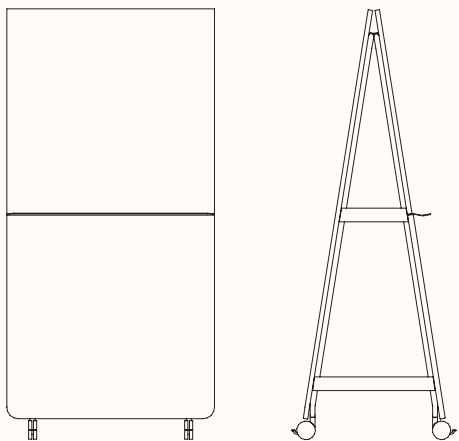

Frame & Board Combinations

Frame A

Side 1: WB
Side 2: WB

Side 1: WB
Side 2: FAB

Frame B

Side 1: WB
Side 2 Upper: WB
Side 2 Lower: SB

Side 1: WB
Side 2 Upper: WB
Side 2 Lower: LAM

Side 1: WB
Side 2 Upper: WB
Side 2 Lower: FAB

Side 1: LAM
Side 2 Upper: WB
Side 2 Lower: LAM

Side 1: FAB
Side 2 Upper: WB
Side 2 Lower: FAB

Frame C

Side 1 Upper: WB
Side 1 Lower: SB
Side 2 Upper: WB
Side 2 Lower: SB

Side 1 Upper: WB
Side 1 Lower: LAM
Side 2 Upper: WB
Side 2 Lower: LAM

Side 1 Upper: WB
Side 1 Lower: FAB
Side 2 Upper: WB
Side 2 Lower: FAB

Legend:
WB - Whiteboard
SB - Sonic Board
LAM - Laminate
FAB - Fabric

Dimensions

Alpha Space Workboard

OW 900mm
OD 714mm
OH 1870mm

Accessories

Stationary Holder

OW 240mm
OD 115mm
Pen Cup Height 100mm
Pen Cup Dia \varnothing 53mm

Lower Storage Shelf

OW 700mm
OD 500mm