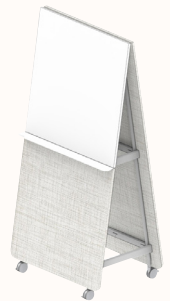

ALPHA SPACE Workboard

Features:

Alpha Space provides a mobile collaborative tool for flexible workspaces. The four optional substrates; whiteboard, laminate, pinnable fabric & sonic board provide a surface for brainstorming and idea sharing, pinning images, and sticking post-it notes.

Frame & Board Combinations

Frame A

Side 1: WB
Side 2: WB

Side 1: WB
Side 2: FAB

Frame B

Side 1: WB
Side 2 Upper: WB
Side 2 Lower: SB

Side 1: WB
Side 2 Upper: WB
Side 2 Lower: LAM

Side 1: WB
Side 2 Upper: WB
Side 2 Lower: FAB

Side 1: LAM
Side 2 Upper: WB
Side 2 Lower: LAM

Side 1: FAB
Side 2 Upper: WB
Side 2 Lower: FAB

Frame C

Side 1 Upper: WB
Side 1 Lower: SB
Side 2 Upper: WB
Side 2 Lower: SB

Side 1 Upper: WB
Side 1 Lower: LAM
Side 2 Upper: WB
Side 2 Lower: LAM

Side 1 Upper: WB
Side 1 Lower: FAB
Side 2 Upper: WB
Side 2 Lower: FAB

Legend:
WB - Whiteboard
SB - Sonic Board
LAM - Laminate
FAB - Fabric

Dimensions

Alpha Space Workboard

OW 900mm
OD 714mm
OH 1870mm

Accessories