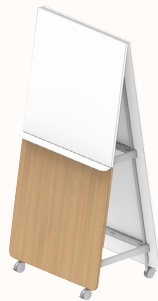

ALPHA SPACE Workboard

Features:

Alpha Space provides a mobile collaborative tool for flexible workspaces. The four optional substrates; whiteboard, laminate, pinnable fabric & sonic board provide a surface for brainstorming and idea sharing, pinning images, and sticking post-it notes.

Frame & Board Combinations

Frame A

Side 1: WB
Side 2: WB

Side 1: WB
Side 2: FAB

Frame B

Side 1: WB
Side 2 Upper: WB
Side 2 Lower: SB

Side 1: WB
Side 2 Upper: WB
Side 2 Lower: LAM

Side 1: WB
Side 2 Upper: WB
Side 2 Lower: FAB

Side 1: LAM
Side 2 Upper: WB
Side 2 Lower: LAM

Side 1: FAB
Side 2 Upper: WB
Side 2 Lower: FAB

Frame C

Side 1 Upper: WB
Side 1 Lower: SB
Side 2 Upper: WB
Side 2 Lower: SB

Side 1 Upper: WB
Side 1 Lower: LAM
Side 2 Upper: WB
Side 2 Lower: LAM

Side 1 Upper: WB
Side 1 Lower: FAB
Side 2 Upper: WB
Side 2 Lower: FAB

Legend:
WB - Whiteboard
SB - Sonic Board
LAM - Laminate
FAB - Fabric

Dimensions

Alpha Space Workboard

OW 900mm
OD 714mm
OH 1870mm

Accessories