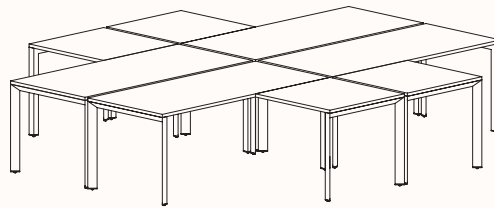

120 Degree

Width Range: 1200 - 1800mm
Length Range: 1200 - 1800mm
Depth Range: 600 - 900mm
Height Range: 720mm (Fixed Height)
610 - 788mm (Tech Adjust)

120 Degree U-Shape

Pod of 3

Pod of 6

Pod of 9

90 Degree

3 End Left Hand

Width Range: 1200 - 2700mm

Length Range: 1200 - 2700mm

Depth Range: 600 - 900mm

Height Range: 720mm (Fixed Height)

610 - 788mm (Tech Adjust)

3 End Right Hand

Pod of Two

3 End Left Hand & 3 End Right Hand

Pod of Four

2x 3 End Left Hand & 2x 3 End Right Hand

U-Shape 4 End

U-Shape 2X90

120 Degree Hex Post

Pod of 3 with Hex Post

Pod of 6 with Hex Post