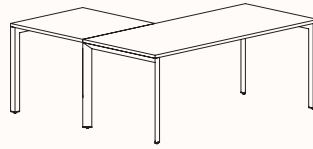

Pod of 2

**Pod of 4
With Standard Shared Leg**

**Pod of 6
With Standard Shared Leg**

**Pod of 8
With Standard Shared Leg**

**Pod of 10
With Standard Shared Leg**

**Pod of 12
With Standard Shared Leg**

120 Degree

120 Degree

Width Range: 1200 - 1800mm
Length Range: 1200 - 1800mm
Depth Range: 600 - 900mm
Height Range: 720mm (Fixed Height)
610 - 788mm (Tech Adjust)

120 Degree U-Shape

Pod of 3

Pod of 6

Pod of 9

90 Degree

3 End Left Hand

Width Range: 1200 - 2700mm

Length Range: 1200 - 2700mm

Depth Range: 600 - 900mm

Height Range: 720mm (Fixed Height)

610 - 788mm (Tech Adjust)

3 End Right Hand

Pod of Two