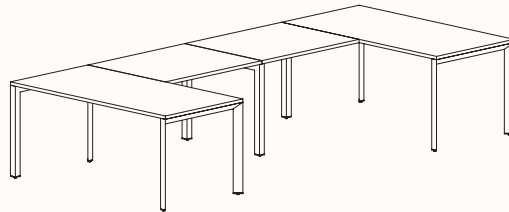

120 Degree

Width Range: 1200 - 1800mm
Length Range: 1200 - 1800mm
Depth Range: 600 - 900mm
Height Range: 720mm (Fixed Height)
610 - 788mm (Tech Adjust)

120 Degree U-Shape

Pod of 3

Pod of 6

Pod of 9

90 Degree

3 End Left Hand

Width Range: 1200 - 2700mm

Length Range: 1200 - 2700mm

Depth Range: 600 - 900mm

Height Range: 720mm (Fixed Height)

610 - 788mm (Tech Adjust)

3 End Right Hand

Pod of Two

3 End Left Hand & 3 End Right Hand

Pod of Four

2x 3 End Left Hand & 2x 3 End Right Hand

U-Shape 4 End

U-Shape 2X90

120 Degree Hex Post

Pod of 3 with Hex Post

Pod of 6 with Hex Post