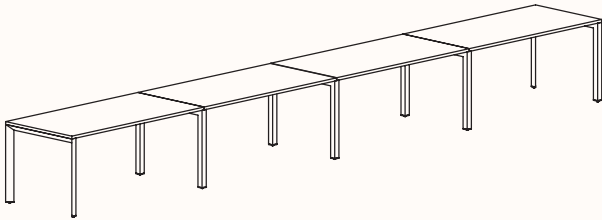

Zenith House Powder Coat:

Black

White

180 Degree

180 Degree Single

Width Range: 1200 - 2700mm

Length Range: 1200 - 2700mm

Depth Range: 600 - 900mm

Height Range: 720mm (Fixed Height)

610 - 788mm (Tech Adjust)

Run of 2

Run of 3

Run of 4

Run of 5

Run of 6

180 Degree

Pod of 2

**Pod of 4
With Standard Shared Leg**

**Pod of 6
With Standard Shared Leg**

**Pod of 8
With Standard Shared Leg**

**Pod of 10
With Standard Shared Leg**

**Pod of 12
With Standard Shared Leg**

120 Degree

120 Degree

Width Range: 1200 - 1800mm
Length Range: 1200 - 1800mm
Depth Range: 600 - 900mm
Height Range: 720mm (Fixed Height)
610 - 788mm (Tech Adjust)

120 Degree U-Shape

Pod of 3

Pod of 6

Pod of 9

90 Degree