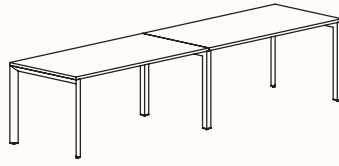

zenithinteriors.com

SILHOUETTE Workstation

Zenith

Features:

Silhouette provides flexibility and contemporary design elements offering elegance and simplicity as a workstation.

Bench tops take on a floating appearance, the triangular profile gives a purposeful stance, while the slim silhouetted under frame provides an airy atmosphere so forget that below work surface clutter too, we believe floor space is for the user.

The light weight construction allows us to provide an extraordinary combination of variations, enough to suit any application.

Options:

- [180°](#), [120°](#), [90°](#) configurations
- Fixed Height & Tech Adjust
- Sharknose edge
- Precinct, CTRL, S30 and S50 Screens
- CTRL Rail compatibility: Single Sided Rail, Double Sided Rail (1-way & 2-way brackets), Ctrl Screen Rail Elevated & Worktop Mounted
- Floorsight pucks and sensors
- Castors available in 180 Degree single desk only.

Zenith House Powder Coat:

Black

White

180 Degree

180 Degree Single

Width Range: 1200 - 2700mm

Length Range: 1200 - 2700mm

Depth Range: 600 - 900mm

Height Range: 720mm (Fixed Height)

610 - 788mm (Tech Adjust)

Run of 2

Run of 3

Run of 4

Run of 5

Run of 6

180 Degree