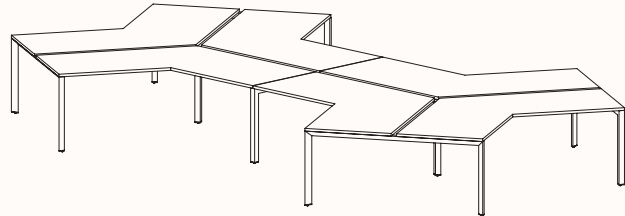

zenithinteriors.com

SILHOUETTE Workstation

Zenith

Features:

Silhouette provides flexibility and contemporary design elements offering elegance and simplicity as a workstation.

Bench tops take on a floating appearance, the triangular profile gives a purposeful stance, while the slim silhouetted under frame provides an airy atmosphere so forget that below work surface clutter too, we believe floor space is for the user.

Pod of 2

**Pod of 4
With Standard Shared Leg**

**Pod of 6
With Standard Shared Leg**

**Pod of 8
With Standard Shared Leg**

**Pod of 10
With Standard Shared Leg**

**Pod of 12
With Standard Shared Leg**

120 Degree

120 Degree

Width Range: 1200 - 1800mm
Length Range: 1200 - 1800mm
Depth Range: 600 - 900mm
Height Range: 720mm (Fixed Height)
610 - 788mm (Tech Adjust)

120 Degree U-Shape

Pod of 3

Pod of 6

Pod of 9

90 Degree

3 End Left Hand

Width Range: 1200 - 2700mm

Length Range: 1200 - 2700mm

Depth Range: 600 - 900mm

Height Range: 720mm (Fixed Height)

610 - 788mm (Tech Adjust)

3 End Right Hand

Pod of Two