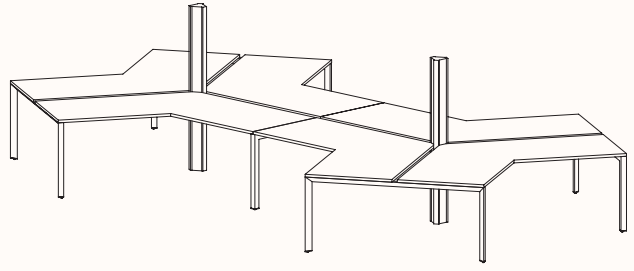

zenithinteriors.com

SILHOUETTE Workstation

Zenith

Features:

Silhouette provides flexibility and contemporary design elements offering elegance and simplicity as a workstation.

Bench tops take on a floating appearance, the triangular profile gives a purposeful stance, while the slim silhouetted under frame provides an airy atmosphere so forget that below work surface clutter too, we believe floor space is for the user.

The light weight construction allows us to provide an extraordinary combination of variations, enough to suit any application.

Options:

- [180°](#), [120°](#), [90°](#) configurations
- Fixed Height & Tech Adjust
- Sharknose edge
- Precinct, CTRL, S30 and S50 Screens
- CTRL Rail compatibility: Single Sided Rail, Double Sided Rail (1-way & 2-way brackets), Ctrl Screen Rail Elevated & Worktop Mounted
- Floorsight pucks and sensors
- Castors available in 180 Degree single desk only.

3 End Left Hand

Width Range: 1200 - 2700mm

Length Range: 1200 - 2700mm

Depth Range: 600 - 900mm

Height Range: 720mm (Fixed Height)

610 - 788mm (Tech Adjust)

3 End Right Hand

Pod of Two

3 End Left Hand & 3 End Right Hand

Pod of Four

2x 3 End Left Hand & 2x 3 End Right Hand

U-Shape 4 End

U-Shape 2X90

120 Degree Hex Post

Pod of 3 with Hex Post

Pod of 6 with Hex Post