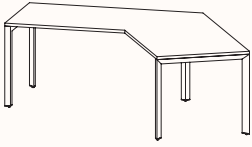

Pod of 2

**Pod of 4
With Standard Shared Leg**

**Pod of 6
With Standard Shared Leg**

**Pod of 8
With Standard Shared Leg**

**Pod of 10
With Standard Shared Leg**

**Pod of 12
With Standard Shared Leg**

120 Degree

120 Degree

Width Range: 1200 - 1800mm
Length Range: 1200 - 1800mm
Depth Range: 600 - 900mm
Height Range: 720mm (Fixed Height)
610 - 788mm (Tech Adjust)

120 Degree U-Shape

Pod of 3

Pod of 6

Pod of 9

90 Degree

3 End Left Hand

Width Range: 1200 - 2700mm

Length Range: 1200 - 2700mm

Depth Range: 600 - 900mm

Height Range: 720mm (Fixed Height)

610 - 788mm (Tech Adjust)

3 End Right Hand

Pod of Two