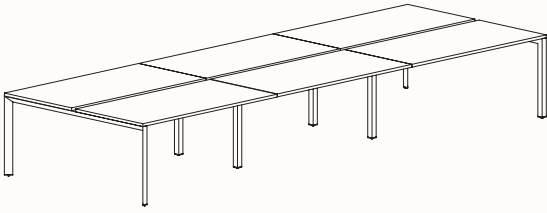

Zenith House Powder Coat:

Black

White

180 Degree

180 Degree Single

Width Range: 1200 - 2700mm

Length Range: 1200 - 2700mm

Depth Range: 600 - 900mm

Height Range: 720mm (Fixed Height)

610 - 788mm (Tech Adjust)

Run of 2

Run of 3

Run of 4

Run of 5

Run of 6

180 Degree

Pod of 2

**Pod of 4
With Standard Shared Leg**

**Pod of 6
With Standard Shared Leg**

**Pod of 8
With Standard Shared Leg**

**Pod of 10
With Standard Shared Leg**

**Pod of 12
With Standard Shared Leg**

120 Degree

120 Degree

Width Range: 1200 - 1800mm
Length Range: 1200 - 1800mm
Depth Range: 600 - 900mm
Height Range: 720mm (Fixed Height)
610 - 788mm (Tech Adjust)

120 Degree U-Shape

Pod of 3

Pod of 6

Pod of 9

90 Degree