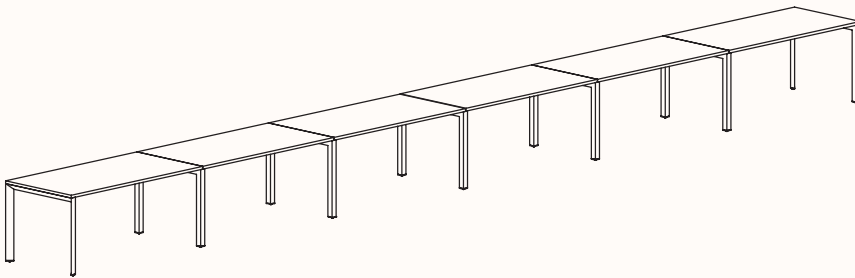

Zenith House Powder Coat:

Black

White

180 Degree

180 Degree Single

Width Range: 1200 - 2700mm

Length Range: 1200 - 2700mm

Depth Range: 600 - 900mm

Height Range: 720mm (Fixed Height)

610 - 788mm (Tech Adjust)

Run of 2

Run of 3

Run of 4

Run of 5

Run of 6

180 Degree

Pod of 2

**Pod of 4
With Standard Shared Leg**

**Pod of 6
With Standard Shared Leg**

**Pod of 8
With Standard Shared Leg**

**Pod of 10
With Standard Shared Leg**

**Pod of 12
With Standard Shared Leg**

120 Degree

120 Degree

Width Range: 1200 - 1800mm
Length Range: 1200 - 1800mm
Depth Range: 600 - 900mm
Height Range: 720mm (Fixed Height)
610 - 788mm (Tech Adjust)

120 Degree U-Shape

Pod of 3

Pod of 6

Pod of 9

90 Degree