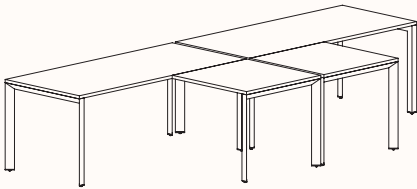

Pod of 2

**Pod of 4
With Standard Shared Leg**

**Pod of 6
With Standard Shared Leg**

**Pod of 8
With Standard Shared Leg**

**Pod of 10
With Standard Shared Leg**

**Pod of 12
With Standard Shared Leg**

120 Degree

120 Degree

Width Range: 1200 - 1800mm
Length Range: 1200 - 1800mm
Depth Range: 600 - 900mm
Height Range: 720mm (Fixed Height)
610 - 788mm (Tech Adjust)

120 Degree U-Shape

Pod of 3

Pod of 6

Pod of 9

90 Degree

3 End Left Hand

Width Range: 1200 - 2700mm

Length Range: 1200 - 2700mm

Depth Range: 600 - 900mm

Height Range: 720mm (Fixed Height)

610 - 788mm (Tech Adjust)

3 End Right Hand

Pod of Two

3 End Left Hand & 3 End Right Hand

Pod of Four

2x 3 End Left Hand & 2x 3 End Right Hand

U-Shape 4 End

U-Shape 2X90

120 Degree Hex Post

Pod of 3 with Hex Post

Pod of 6 with Hex Post