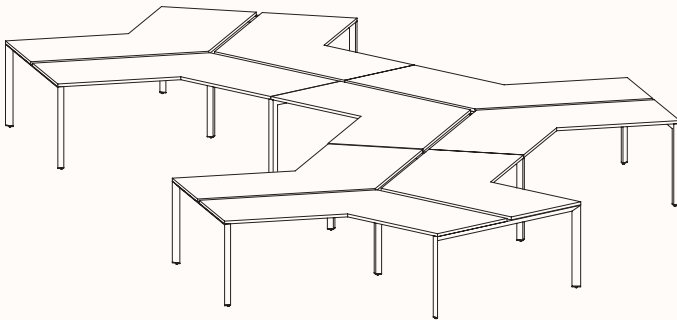

zenithinteriors.com

SILHOUETTE Workstation

Zenith

Features:

Silhouette provides flexibility and contemporary design elements offering elegance and simplicity as a workstation.

Bench tops take on a floating appearance, the triangular profile gives a purposeful stance, while the slim silhouetted under frame provides an airy atmosphere so forget that below work surface clutter too, we believe floor space is for the user.

Pod of 2

**Pod of 4
With Standard Shared Leg**

**Pod of 6
With Standard Shared Leg**

**Pod of 8
With Standard Shared Leg**

**Pod of 10
With Standard Shared Leg**

**Pod of 12
With Standard Shared Leg**

120 Degree

120 Degree

Width Range: 1200 - 1800mm
Length Range: 1200 - 1800mm
Depth Range: 600 - 900mm
Height Range: 720mm (Fixed Height)
610 - 788mm (Tech Adjust)

120 Degree U-Shape

Pod of 3

Pod of 6

Pod of 9

90 Degree

3 End Left Hand

Width Range: 1200 - 2700mm

Length Range: 1200 - 2700mm

Depth Range: 600 - 900mm

Height Range: 720mm (Fixed Height)

610 - 788mm (Tech Adjust)

3 End Right Hand

Pod of Two