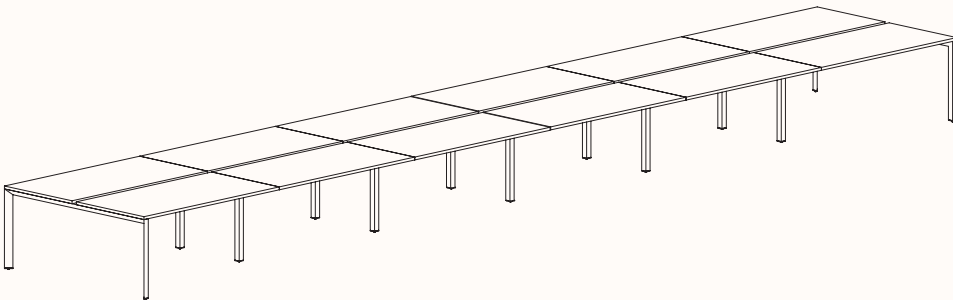

zenithinteriors.com

SILHOUETTE Workstation

Zenith

Features:

Silhouette provides flexibility and contemporary design elements offering elegance and simplicity as a workstation.

Bench tops take on a floating appearance, the triangular profile gives a purposeful stance, while the slim silhouetted under frame provides an airy atmosphere so forget that below work surface clutter too, we believe floor space is for the user.

Pod of 2

**Pod of 4
With Standard Shared Leg**

**Pod of 6
With Standard Shared Leg**

**Pod of 8
With Standard Shared Leg**

**Pod of 10
With Standard Shared Leg**

**Pod of 12
With Standard Shared Leg**

120 Degree

120 Degree

Width Range: 1200 - 1800mm
Length Range: 1200 - 1800mm
Depth Range: 600 - 900mm
Height Range: 720mm (Fixed Height)
610 - 788mm (Tech Adjust)

120 Degree U-Shape

Pod of 3

Pod of 6

Pod of 9

90 Degree

3 End Left Hand

Width Range: 1200 - 2700mm

Length Range: 1200 - 2700mm

Depth Range: 600 - 900mm

Height Range: 720mm (Fixed Height)

610 - 788mm (Tech Adjust)

3 End Right Hand

Pod of Two