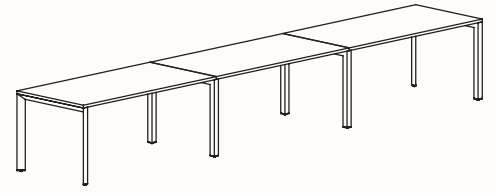

180 Degree

180 Degree Single

Width Range: 1200 - 2700mm

Length Range: 1200 - 2700mm

Depth Range: 600 - 900mm

Height Range: 720mm (Fixed Height)

610 - 788mm (Tech Adjust)

Run of 3