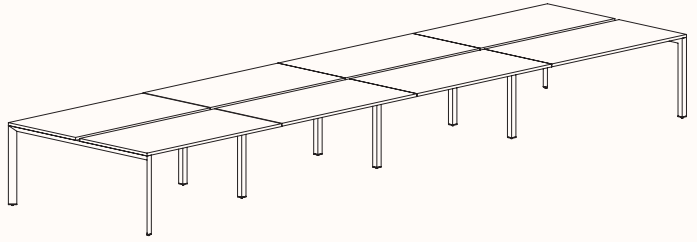

Zenith House Powder Coat:

Black

White

180 Degree

180 Degree Single

Width Range: 1200 - 2700mm

Length Range: 1200 - 2700mm

Depth Range: 600 - 900mm

Height Range: 720mm (Fixed Height)

610 - 788mm (Tech Adjust)

Run of 2

Run of 3

Run of 4

Run of 5

Run of 6

180 Degree

Pod of 2

**Pod of 4
With Standard Shared Leg**

**Pod of 6
With Standard Shared Leg**

**Pod of 8
With Standard Shared Leg**

**Pod of 10
With Standard Shared Leg**

**Pod of 12
With Standard Shared Leg**

120 Degree

120 Degree

Width Range: 1200 - 1800mm
Length Range: 1200 - 1800mm
Depth Range: 600 - 900mm
Height Range: 720mm (Fixed Height)
610 - 788mm (Tech Adjust)

120 Degree U-Shape

Pod of 3

Pod of 6

Pod of 9

90 Degree