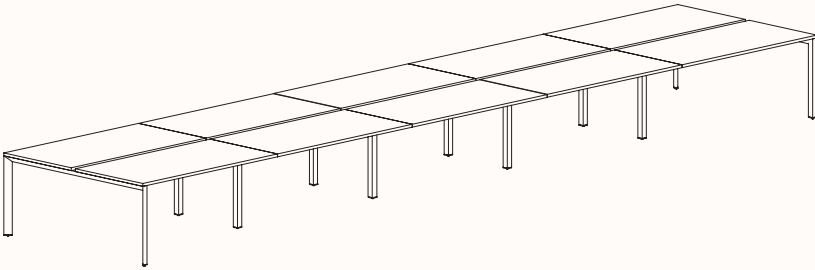

zenithinteriors.com

SILHOUETTE Workstation

Zenith

Features:

Silhouette provides flexibility and contemporary design elements offering elegance and simplicity as a workstation.

Bench tops take on a floating appearance, the triangular profile gives a purposeful stance, while the slim silhouetted under frame provides an airy atmosphere so forget that below work surface clutter too, we believe floor space is for the user.

Pod of 2

**Pod of 4
With Standard Shared Leg**

**Pod of 6
With Standard Shared Leg**

**Pod of 8
With Standard Shared Leg**

**Pod of 10
With Standard Shared Leg**

**Pod of 12
With Standard Shared Leg**

120 Degree

120 Degree

Width Range: 1200 - 1800mm
Length Range: 1200 - 1800mm
Depth Range: 600 - 900mm
Height Range: 720mm (Fixed Height)
610 - 788mm (Tech Adjust)

120 Degree U-Shape

Pod of 3

Pod of 6

Pod of 9

90 Degree

3 End Left Hand

Width Range: 1200 - 2700mm

Length Range: 1200 - 2700mm

Depth Range: 600 - 900mm

Height Range: 720mm (Fixed Height)

610 - 788mm (Tech Adjust)

3 End Right Hand

Pod of Two