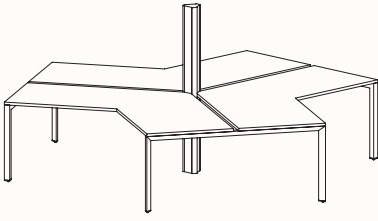

The light weight construction allows us to provide an extraordinary combination of variations, enough to suit any application.

Options:

- [180°](#), [120°](#), [90°](#) configurations
- Fixed Height & Tech Adjust
- Sharknose edge
- Precinct, CTRL, S30 and S50 Screens
- CTRL Rail compatibility: Single Sided Rail, Double Sided Rail (1-way & 2-way brackets), Ctrl Screen Rail Elevated & Worktop Mounted
- Floorsight pucks and sensors
- Castors available in 180 Degree single desk only.

3 End Left Hand

Width Range: 1200 - 2700mm

Length Range: 1200 - 2700mm

Depth Range: 600 - 900mm

Height Range: 720mm (Fixed Height)

610 - 788mm (Tech Adjust)

3 End Right Hand

Pod of Two

3 End Left Hand & 3 End Right Hand

Pod of Four

2x 3 End Left Hand & 2x 3 End Right Hand

U-Shape 4 End

U-Shape 2X90

120 Degree Hex Post

Pod of 3 with Hex Post

Pod of 6 with Hex Post