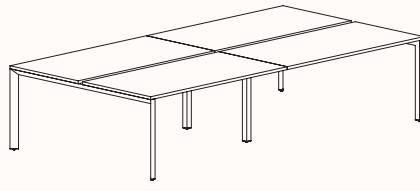

Zenith House Powder Coat:

Black

White

180 Degree

180 Degree Single

Width Range: 1200 - 2700mm

Length Range: 1200 - 2700mm

Depth Range: 600 - 900mm

Height Range: 720mm (Fixed Height)

610 - 788mm (Tech Adjust)

Run of 2

Run of 3

Run of 4

Run of 5

Run of 6

180 Degree

Pod of 2

**Pod of 4
With Standard Shared Leg**

**Pod of 6
With Standard Shared Leg**

**Pod of 8
With Standard Shared Leg**

**Pod of 10
With Standard Shared Leg**

**Pod of 12
With Standard Shared Leg**

120 Degree

120 Degree

Width Range: 1200 - 1800mm
Length Range: 1200 - 1800mm
Depth Range: 600 - 900mm
Height Range: 720mm (Fixed Height)
610 - 788mm (Tech Adjust)

120 Degree U-Shape

Pod of 3

Pod of 6

Pod of 9

90 Degree