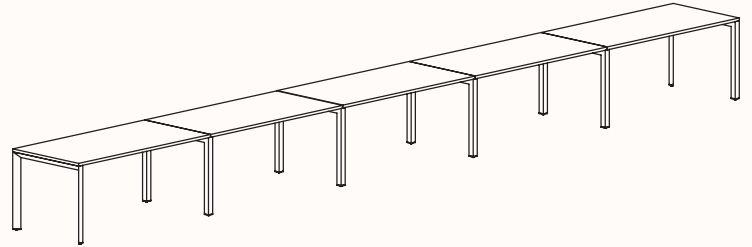

Zenith House Powder Coat:

Black

White

180 Degree

180 Degree Single

Width Range: 1200 - 2700mm

Length Range: 1200 - 2700mm

Depth Range: 600 - 900mm

Height Range: 720mm (Fixed Height)

610 - 788mm (Tech Adjust)

Run of 2

Run of 3

Run of 4

Run of 5

Run of 6

180 Degree

Pod of 2

**Pod of 4
With Standard Shared Leg**

**Pod of 6
With Standard Shared Leg**

**Pod of 8
With Standard Shared Leg**

**Pod of 10
With Standard Shared Leg**

**Pod of 12
With Standard Shared Leg**

120 Degree

120 Degree

Width Range: 1200 - 1800mm
Length Range: 1200 - 1800mm
Depth Range: 600 - 900mm
Height Range: 720mm (Fixed Height)
610 - 788mm (Tech Adjust)

120 Degree U-Shape

Pod of 3

Pod of 6

Pod of 9

90 Degree