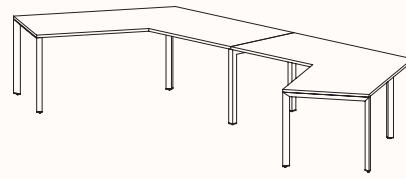

Pod of 2

**Pod of 4
With Standard Shared Leg**

**Pod of 6
With Standard Shared Leg**

**Pod of 8
With Standard Shared Leg**

**Pod of 10
With Standard Shared Leg**

**Pod of 12
With Standard Shared Leg**

120 Degree

120 Degree

Width Range: 1200 - 1800mm
Length Range: 1200 - 1800mm
Depth Range: 600 - 900mm
Height Range: 720mm (Fixed Height)
610 - 788mm (Tech Adjust)

120 Degree U-Shape

Pod of 3

Pod of 6

Pod of 9

90 Degree

3 End Left Hand

Width Range: 1200 - 2700mm

Length Range: 1200 - 2700mm

Depth Range: 600 - 900mm

Height Range: 720mm (Fixed Height)

610 - 788mm (Tech Adjust)

3 End Right Hand

Pod of Two