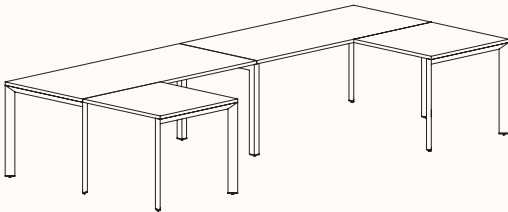

120 Degree

Width Range: 1200 - 1800mm
Length Range: 1200 - 1800mm
Depth Range: 600 - 900mm
Height Range: 720mm (Fixed Height)
610 - 788mm (Tech Adjust)

120 Degree U-Shape

Pod of 3

Pod of 6

Pod of 9

90 Degree

3 End Left Hand

Width Range: 1200 - 2700mm

Length Range: 1200 - 2700mm

Depth Range: 600 - 900mm

Height Range: 720mm (Fixed Height)

610 - 788mm (Tech Adjust)

3 End Right Hand

Pod of Two

3 End Left Hand & 3 End Right Hand

Pod of Four

2x 3 End Left Hand & 2x 3 End Right Hand

U-Shape 4 End

U-Shape 2X90

120 Degree Hex Post

Pod of 3 with Hex Post

Pod of 6 with Hex Post