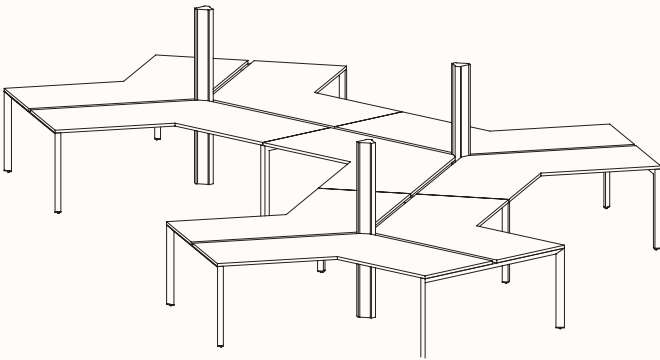

zenithinteriors.com

SILHOUETTE Workstation

Zenith

Features:

Silhouette provides flexibility and contemporary design elements offering elegance and simplicity as a workstation.

Bench tops take on a floating appearance, the triangular profile gives a purposeful stance, while the slim silhouetted under frame provides an airy atmosphere so forget that below work surface clutter too, we believe floor space is for the user.

The light weight construction allows us to provide an extraordinary combination of variations, enough to suit any application.

Options:

- [180°](#), [120°](#), [90°](#) configurations
- Fixed Height & Tech Adjust
- Sharknose edge
- Precinct, CTRL, S30 and S50 Screens
- CTRL Rail compatibility: Single Sided Rail, Double Sided Rail (1-way & 2-way brackets), Ctrl Screen Rail Elevated & Worktop Mounted
- Floorsight pucks and sensors
- Castors available in 180 Degree single desk only.

3 End Left Hand

Width Range: 1200 - 2700mm

Length Range: 1200 - 2700mm

Depth Range: 600 - 900mm

Height Range: 720mm (Fixed Height)

610 - 788mm (Tech Adjust)

3 End Right Hand

Pod of Two

3 End Left Hand & 3 End Right Hand

Pod of Four

2x 3 End Left Hand & 2x 3 End Right Hand

U-Shape 4 End

U-Shape 2X90

120 Degree Hex Post

Pod of 3 with Hex Post

Pod of 6 with Hex Post