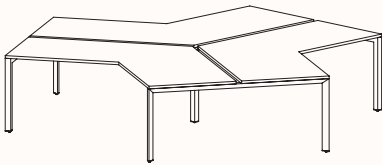

Pod of 2

**Pod of 4
With Standard Shared Leg**

**Pod of 6
With Standard Shared Leg**

**Pod of 8
With Standard Shared Leg**

**Pod of 10
With Standard Shared Leg**

**Pod of 12
With Standard Shared Leg**

120 Degree

120 Degree

Width Range: 1200 - 1800mm
Length Range: 1200 - 1800mm
Depth Range: 600 - 900mm
Height Range: 720mm (Fixed Height)
610 - 788mm (Tech Adjust)

120 Degree U-Shape

Pod of 3

Pod of 6

Pod of 9

90 Degree

3 End Left Hand

Width Range: 1200 - 2700mm

Length Range: 1200 - 2700mm

Depth Range: 600 - 900mm

Height Range: 720mm (Fixed Height)

610 - 788mm (Tech Adjust)

3 End Right Hand

Pod of Two