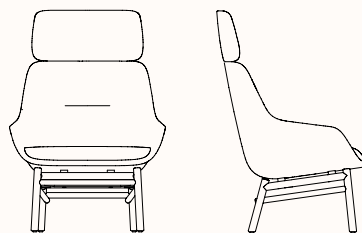

zenithinteriors.com

JAC Architectural Lounge

Zenith

Features:

Soft and plush, JAC lounge chair welcomes you to an open and spacious seating experience. With clean lines and gentle contours, the lounge chair embodies refinement and modern luxury, whilst providing a superior level of softness and comfort. The inviting lounge chair brings a sense of warmth and richness to the workplace.

Architectural base:

American oak

Dimensions

Lounge Chair with Architectural Base

OW 770mm
OD 740mm
SH 420mm
OH 840mm

Lounge Chair with Architectural Base and Headrest

OW 770mm
OD 740mm
SH 420mm
OH 1090mm