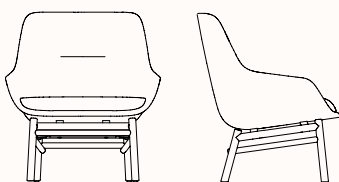

zenithinteriors.com

JAC Architectural Lounge

Zenith

Features:

Soft and plush, JAC lounge chair welcomes you to an open and spacious seating experience. With clean lines and gentle contours, the lounge chair embodies refinement and modern luxury, whilst providing a superior level of softness and comfort. The inviting lounge chair brings a sense of warmth and richness to the workplace.

Architectural base:

American oak

Dimensions

Lounge Chair with Architectural Base

OW 770mm
OD 740mm
SH 420mm
OH 840mm

Lounge Chair with Architectural Base and Headrest

OW 770mm
OD 740mm
SH 420mm
OH 1090mm