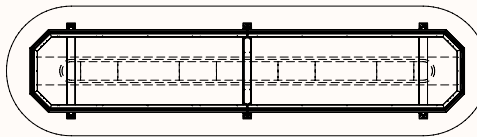

Team Table MKU-RND3

OW 3200-5200mm
OD 1200-1600mm
OH 720/750mm

Suitable with 2 or 4 Omni lids.
Compatible with Omni duct lite, with optional powerblade.