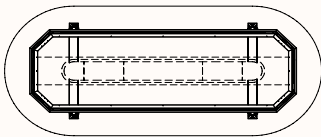

Team Table MKU-RND2

OW 2800-3200mm
OD 1200-1600mm
OH 720/750mm

Suitable with 1 or 2 Omni lids depending on table length.
Compatible with Omni duct lite, with optional powerblade.