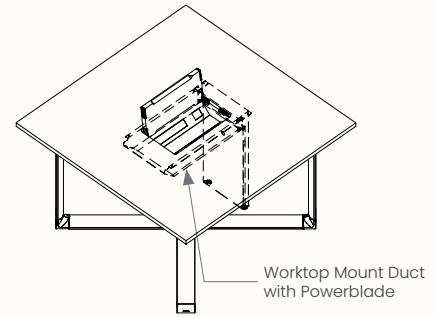

Top Mount Plate & Worktop Mount Duct with Powerblade

Compatible with any table with 1 Omni lid.

Not compatible with Omni Duct Lite.