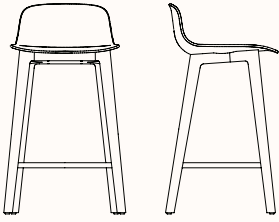

## Features:

The perfect union of elegance, functionality, and sustainability, the JAC sled stool effortlessly fulfills the seating needs for a multitude of workspaces. JAC classic stool is available in two heights with a footrest. As part of our sustainability commitment, with every JAC sold a tree is planted. JAC shells are now constructed from 95% post-consumer recycled polypropylene, making JAC an even more environmentally responsible choice.

## American Oak:

**Dimensions:**

**Classic Stool 650H**

OW 475mm  
OD 440mm  
SH 650mm  
OH 820mm

**Classic Stool 750H**

OW 495mm  
OD 450mm  
SH 750mm  
OH 920mm