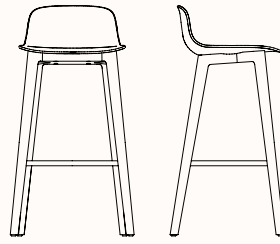

## Features:

The perfect union of elegance, functionality, and sustainability, the JAC sled stool effortlessly fulfills the seating needs for a multitude of workspaces. JAC classic stool is available in two heights with a footrest. As part of our sustainability commitment, with every JAC sold a tree is planted. JAC shells are now constructed from 95% post-consumer recycled polypropylene, making JAC an even more environmentally responsible choice.

## American Oak:

**Dimensions:**

**Classic Stool 650H**

OW 475mm  
OD 440mm  
SH 650mm  
OH 820mm

**Classic Stool 750H**

OW 495mm  
OD 450mm  
SH 750mm  
OH 920mm