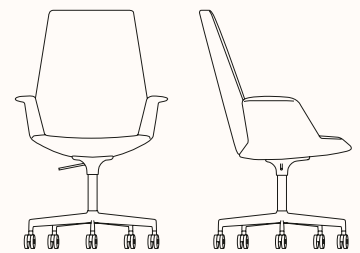

UNO Task Chair

Features:

With its minimalist versatile design, the UNO chair is part of a system, intended for different roles and moments in the office and the home. The seat is the standard feature, whereas the backrest varies: high for the executive version for maximum back support, and lower for relaxing in any environment. Colours, materials and base supports provide countless options. What remains unmistakable is the simplicity of a great idea.

Options:

- -4° $+7^{\circ}$ Tilt Mechanism
- $+13^{\circ}$ Tilt Mechanism with block
- Base: 5 star height adjustable, 5 star high back height adjustable, trestle with castors, 4 star swivel

Design: FRANCESCO ROTA for LAPALMA

4 Star Swivel Base S233

OW 670mm
OD 670mm
SH 460mm
OH 830mm

High Back 5 Star Castor Base Height Adjustable - S243

OW 660mm
OD 660mm
SH 440-540mm
OH 1010-1110mm

High Back Trestle Castor Base S241

OW 660mm
OD 600mm
SH 460mm
OH 1030mm

High Back 5 Star Castor Base Height Adjustable - S242

OW 660mm
OD 660mm
SH 440-540mm
OH 1010-1110mm

Configurations

High Back 4 Star Swivel Base S245

OW 660mm
OD 660mm
SH 460mm
OH 1030mm

High Back with Headrest 5 Star Castor Base Height Adjustable - S248