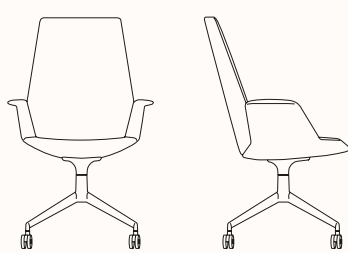

High Back Trestle Castor Base S241

OW 660mm
OD 600mm
SH 460mm
OH 1030mm