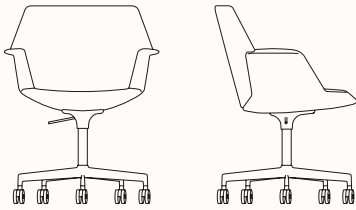

UNO Task Chair

Features:

With its minimalist versatile design, the UNO chair is part of a system, intended for different roles and moments in the office and the home. The seat is the standard feature, whereas the backrest varies: high for the executive version for maximum back support, and lower for relaxing in any environment. Colours, materials and base supports provide countless options. What remains unmistakable is the simplicity of a great idea.

Options:

- -4° $+7^{\circ}$ Tilt Mechanism
- $+13^{\circ}$ Tilt Mechanism with block
- Base: 5 star height adjustable, 5 star high back height adjustable, trestle with castors, 4 star swivel

Design: FRANCESCO ROTA for LAPALMA

Finishes:

Seat upholstered in fabric collection categories A, B, C, D or soft leather. Refer to the Lapalma finishes specification.

Bases:

Black
Powder coat

White
Powder coat

Sandblasted
Aluminium

Configurations

5 Star Base Height Adjustable S230

OW 660mm
OD 600mm
SH 440-540mm
OH 820-920mm

5 Star Base Height Adjustable S231

OW 660mm
OD 600mm
SH 440-540mm
OH 820-920mm

Trestle Castor Base S232

OW 660mm
OD 600mm
SH 460mm
OH 840mm