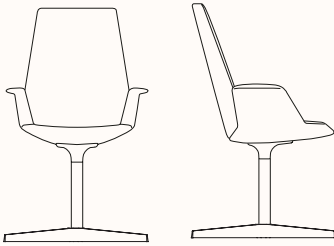

UNO Task Chair

Features:

With its minimalist versatile design, the UNO chair is part of a system, intended for different roles and moments in the office and the home. The seat is the standard feature, whereas the backrest varies: high for the executive version for maximum back support, and lower for relaxing in any environment. Colours, materials and base supports provide countless options. What remains unmistakable is the simplicity of a great idea.

High Back 5 Star Castor Base Height Adjustable - S242

OW 660mm
OD 660mm
SH 440-540mm
OH 1010-1110mm

Configurations

High Back 4 Star Swivel Base S245

OW 660mm
OD 660mm
SH 460mm
OH 1030mm

High Back with Headrest 5 Star Castor Base Height Adjustable - S248