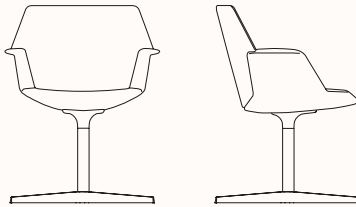

UNO Task Chair

Features:

With its minimalist versatile design, the UNO chair is part of a system, intended for different roles and moments in the office and the home. The seat is the standard feature, whereas the backrest varies: high for the executive version for maximum back support, and lower for relaxing in any environment. Colours, materials and base supports provide countless options. What remains unmistakable is the simplicity of a great idea.

Options:

- -4° $+7^{\circ}$ Tilt Mechanism
- $+13^{\circ}$ Tilt Mechanism with block
- Base: 5 star height adjustable, 5 star high back height adjustable, trestle with castors, 4 star swivel

Design: FRANCESCO ROTA for LAPALMA

5 Star Base Height Adjustable S230

OW 660mm
OD 600mm
SH 440-540mm
OH 820-920mm

5 Star Base Height Adjustable S231

OW 660mm
OD 600mm
SH 440-540mm
OH 820-920mm

Trestle Castor Base S232

OW 660mm
OD 600mm
SH 460mm
OH 840mm