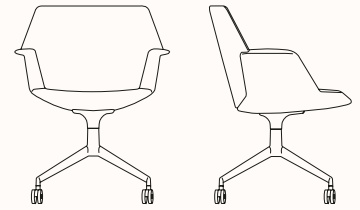

UNO Task Chair

Features:

With its minimalist versatile design, the UNO chair is part of a system, intended for different roles and moments in the office and the home. The seat is the standard feature, whereas the backrest varies: high for the executive version for maximum back support, and lower for relaxing in any environment. Colours, materials and base supports provide countless options. What remains unmistakable is the simplicity of a great idea.

Options:

- -4° $+7^{\circ}$ Tilt Mechanism
- $+13^{\circ}$ Tilt Mechanism with block
- Base: 5 star height adjustable, 5 star high back height adjustable, trestle with castors, 4 star swivel

Design: FRANCESCO ROTA for LAPALMA

Finishes:

Seat upholstered in fabric collection categories A, B, C, D or soft leather. Refer to the Lapalma finishes specification.

Bases:

Black
Powder coat

White
Powder coat

Sandblasted
Aluminium

Configurations

5 Star Base Height Adjustable S230

OW 660mm
OD 600mm
SH 440-540mm
OH 820-920mm

5 Star Base Height Adjustable S231

OW 660mm
OD 600mm
SH 440-540mm
OH 820-920mm

Trestle Castor Base S232

OW 660mm
OD 600mm
SH 460mm
OH 840mm