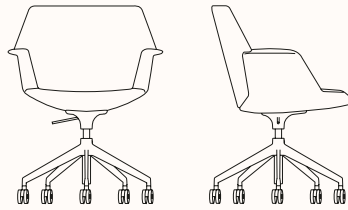

UNO Task Chair

Features:

With its minimalist versatile design, the UNO chair is part of a system, intended for different roles and moments in the office and the home. The seat is the standard feature, whereas the backrest varies: high for the executive version for maximum back support, and lower for relaxing in any environment. Colours, materials and base supports provide countless options. What remains unmistakable is the simplicity of a great idea.

Options:

- -4° $+7^{\circ}$ Tilt Mechanism
- $+13^{\circ}$ Tilt Mechanism with block
- Base: 5 star height adjustable, 5 star high back height adjustable, trestle with castors, 4 star swivel

Design: FRANCESCO ROTA for LAPALMA

Finishes:

Seat upholstered in fabric collection categories A, B, C, D or soft leather. Refer to the Lapalma finishes specification.

Bases:

Black
Powder coat

White
Powder coat

Sandblasted
Aluminium

Configurations

5 Star Base Height Adjustable S230

OW 660mm
OD 600mm
SH 440-540mm
OH 820-920mm

5 Star Base Height Adjustable S231

OW 660mm
OD 600mm
SH 440-540mm
OH 820-920mm

Trestle Castor Base S232

OW 660mm
OD 600mm
SH 460mm
OH 840mm