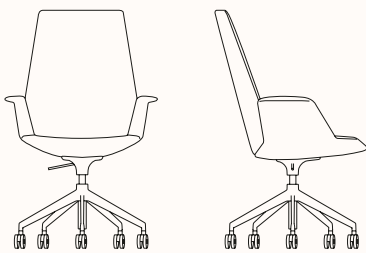

UNO Task Chair

Features:

With its minimalist versatile design, the UNO chair is part of a system, intended for different roles and moments in the office and the home. The seat is the standard feature, whereas the backrest varies: high for the executive version for maximum back support, and lower for relaxing in any environment. Colours, materials and base supports provide countless options. What remains unmistakable is the simplicity of a great idea.

Options:

- -4° $+7^{\circ}$ Tilt Mechanism
- $+13^{\circ}$ Tilt Mechanism with block
- Base: 5 star height adjustable, 5 star high back height adjustable, trestle with castors, 4 star swivel

Design: FRANCESCO ROTA for LAPALMA

5 Star Base Height Adjustable S230

OW 660mm
OD 600mm
SH 440-540mm
OH 820-920mm

5 Star Base Height Adjustable S231

OW 660mm
OD 600mm
SH 440-540mm
OH 820-920mm

Trestle Castor Base S232

OW 660mm
OD 600mm
SH 460mm
OH 840mm

4 Star Swivel Base S233

OW 670mm
OD 670mm
SH 460mm
OH 830mm

High Back 5 Star Castor Base Height Adjustable - S243

OW 660mm
OD 660mm
SH 440-540mm
OH 1010-1110mm

High Back Trestle Castor Base S241

OW 660mm
OD 600mm
SH 460mm
OH 1030mm