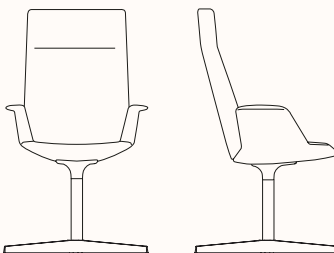

Executive Chair with High Back and Headrest 4 Star Swivel Base S260

OW 660mm
OD 640mm
SH 460mm
OH 1030mm