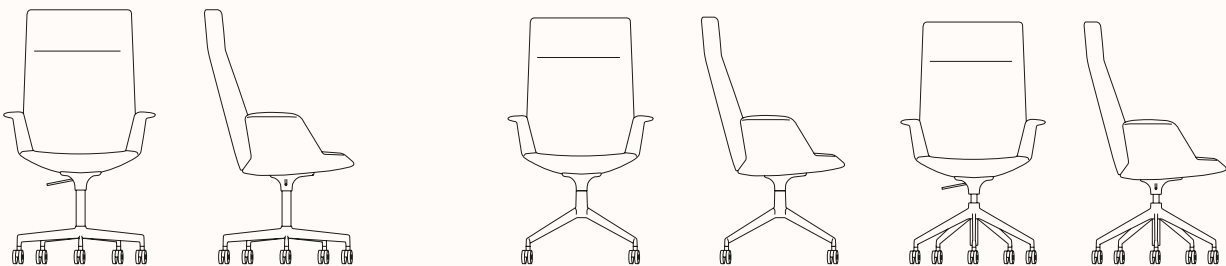

UNO Task Chair

Features:

With its minimalist versatile design, the UNO chair is part of a system, intended for different roles and moments in the office and the home. The seat is the standard feature, whereas the backrest varies: high for the executive version for maximum back support, and lower for relaxing in any environment. Colours, materials and base supports provide countless options. What remains unmistakable is the simplicity of a great idea.

High Back 5 Star Castor Base Height Adjustable - S242

OW 660mm
OD 660mm
SH 440-540mm
OH 1010-1110mm

Configurations

High Back 4 Star Swivel Base S245

OW 660mm
OD 660mm
SH 460mm
OH 1030mm

High Back with Headrest 5 Star Castor Base Height Adjustable - S248