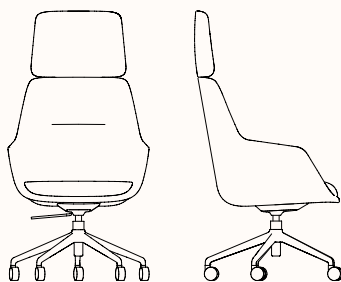

5 Star base: Powder coated in Zenith house Fine Texture

Stock colours & models may vary

Powder coat: (Fine Textured)

Cool White

Black

Dimensions

Executive Chair

OW 640mm
OD 655mm
SH 415-535mm
OH 885-1005mm

Executive Chair with Headrest

OW 640mm
OD 655mm
SH 415-535mm
OH 1185-1305mm