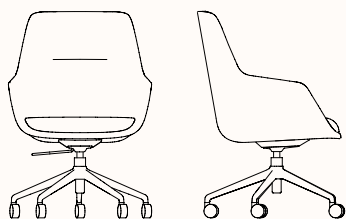

5 Star base: Powder coated in Zenith house Fine Texture

Stock colours & models may vary

Powder coat: (Fine Textured)

Cool White

Black

Dimensions

Executive Chair

OW 640mm
OD 655mm
SH 415-535mm
OH 885-1005mm

Executive Chair with Headrest

OW 640mm
OD 655mm
SH 415-535mm
OH 1185-1305mm