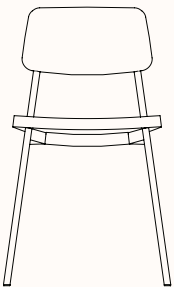

zenithinteriors.com

SPRINT Chair Zenith

Features:

Sprint is strong, comfortable and has personality. It's friendly, quick, and light on its feet like the Vespa scooter classic 'Sprint Veloce' it was named after. The chair is stackable to 6 high.

Design: SEAN DIX

Warranty: 2 years

Dimensions:

Sprint Chair

OW 505mm
OD 530mm
SH 450mm
OH 800mm

Finishes:

Seat: Timber veneer plywood

Frame: Powder coated