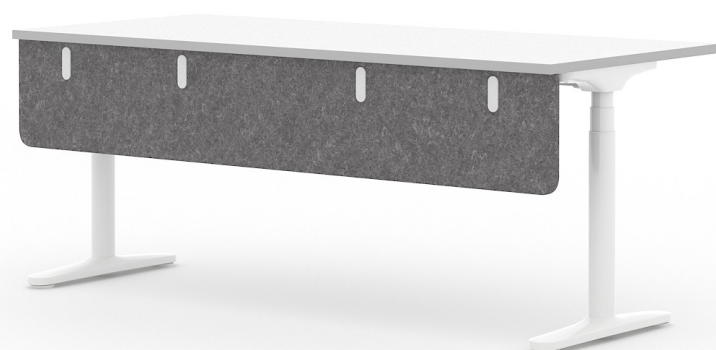

MODESTY Panels

Features:

Enhance focus and create an environment that fosters efficiency. The Modesty panel by Zenith allows the user to enjoy privacy and personalisation at their workstation area. Aesthetically augmented with a perforated design that also aids airflow, Modesty panel by Zenith is the essential accessory for the productive workstation.

Options:

- Perforated
- Simpl

Design: ZENITH DESIGN STUDIO

Warranty: 10 years

Finishes:

Perforated: Powder coated in Zenith House range
Simpl: 12mm Sonic Board in Zenith house range or other PET on request with matching powder coated brackets

Powder Coat:

Sonic Board with Black Satin Bracket:

Sonic Board with White Satin Bracket:

Note: Other bracket powder coat colours available on request

Modesty Panel - Perforated

Dimensions

Modesty Panel with Cutout

Perforated metal modesty panel to suit multiple desk frames.

- 1250 x 300 to suit 1500 desk
- 1350 x 300 to suit 1600 desk
- 1550 x 300 to suit 1800 desk
- 1650 x 300 to suit 1900 desk
- 1750 x 300 to suit 2000 desk
- 1850 x 300 to suit 2100 desk
- 2150 x 300 to suit 2400 desk