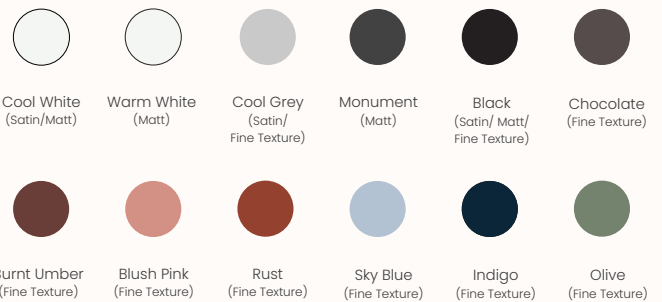

Options:

- Perforated
- Simpl

Design: ZENITH DESIGN STUDIO

Warranty: 10 years

Finishes:

Perforated: Powder coated in Zenith House range
Simpl: 12mm Sonic Board in Zenith house range or other PET on request with matching powder coated brackets

Powder Coat:

Sonic Board with Black Satin Bracket:

Sonic Board with White Satin Bracket:

Note: Other bracket powder coat colours available on request

Modesty Panel - Perforated

Dimensions

Modesty Panel with Cutout