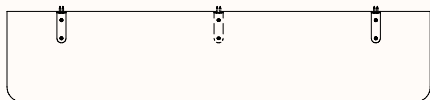

Screw fixed to underside of worktop with the option of cable access cut through.

Modesty Panel - Simpl

Dimensions

Modesty Screw-fixed

- Compatible with 18mm, 25mm and 33mm worktops
- End/return modesty's for Orbis/Rumba/Kissen/Epic Plus single desks, legs must be inset by 25mm