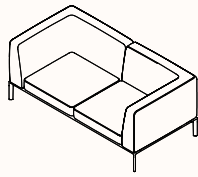

OW 900mm
OD 700mm
OH 180mm

Cushion for Left Armrest - ED148

OW 900mm
OD 700mm
OH 180mm

Backrest ED150

OW 900mm
OD 220mm
OH 520mm

Backrest Angle 90° ED151

OW 900mm
OD 900mm
OH 520mm

Armrest ED152

OW 460mm
OD 240mm
OH 240mm

Table Top ED609

OW 900mm
OD 900mm
OH 35mm

Configurations

Two Seater Low

Two Seater High

One Seater High + Table

Three Seater Low

Three Seater High Open

Vis-a-vis

Two Seater Low + Table

Side by Side Open

L-Shape Small Open

L-Shape Big Open