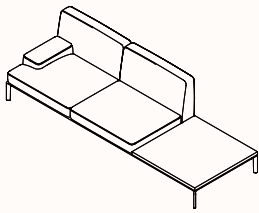

OW 900mm
OD 700mm
OH 180mm

Cushion for Left Armrest - ED148

OW 900mm
OD 700mm
OH 180mm

Backrest ED150

OW 900mm
OD 220mm
OH 520mm

Backrest Angle 90° ED151

OW 900mm
OD 900mm
OH 520mm

Armrest ED152

OW 460mm
OD 240mm
OH 240mm

Table Top ED609

OW 900mm
OD 900mm
OH 35mm

Configurations

Two Seater Low

Two Seater High

One Seater High + Table

Three Seater Low

Three Seater High Open

Vis-a-vis

Two Seater Low + Table

Side by Side Open

L-Shape Small Open

L-Shape Big Open