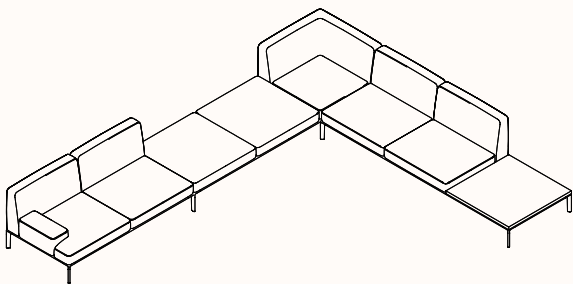

OW 900mm
OD 700mm
OH 180mm

Cushion for Left Armrest - ED148

OW 900mm
OD 700mm
OH 180mm

Backrest ED150

OW 900mm
OD 220mm
OH 520mm

Backrest Angle 90° ED151

OW 900mm
OD 900mm
OH 520mm

Armrest ED152

OW 460mm
OD 240mm
OH 240mm

Table Top ED609

OW 900mm
OD 900mm
OH 35mm

Configurations

Two Seater Low

Two Seater High

One Seater High + Table

Three Seater Low

Three Seater High Open

Vis-a-vis

Two Seater Low + Table

Side by Side Open

L-Shape Small Open

L-Shape Big Open