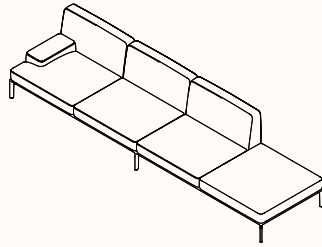

OW 900mm
OD 700mm
OH 180mm

Cushion for Left Armrest - ED148

OW 900mm
OD 700mm
OH 180mm

Backrest ED150

OW 900mm
OD 220mm
OH 520mm

Backrest Angle 90° ED151

OW 900mm
OD 900mm
OH 520mm

Armrest ED152

OW 460mm
OD 240mm
OH 240mm

Table Top ED609

OW 900mm
OD 900mm
OH 35mm

Configurations

Two Seater Low

Two Seater High

One Seater High + Table

Three Seater Low

Three Seater High Open

Vis-a-vis

Two Seater Low + Table

Side by Side Open

L-Shape Small Open

L-Shape Big Open