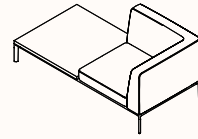

OW 900mm
OD 700mm
OH 180mm

Cushion for Left Armrest - ED148

OW 900mm
OD 700mm
OH 180mm

Backrest ED150

OW 900mm
OD 220mm
OH 520mm

Backrest Angle 90° ED151

OW 900mm
OD 900mm
OH 520mm

Armrest ED152

OW 460mm
OD 240mm
OH 240mm

Table Top ED609

OW 900mm
OD 900mm
OH 35mm

Configurations

Two Seater Low

Two Seater High

One Seater High + Table

Three Seater Low

Three Seater High Open

Vis-a-vis

Two Seater Low + Table

Side by Side Open

L-Shape Small Open

L-Shape Big Open