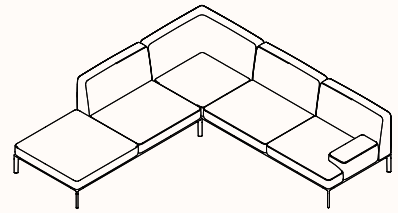

OW 900mm
OD 700mm
OH 180mm

Cushion for Left Armrest - ED148

OW 900mm
OD 700mm
OH 180mm

Backrest ED150

OW 900mm
OD 220mm
OH 520mm

Backrest Angle 90° ED151

OW 900mm
OD 900mm
OH 520mm

Armrest ED152

OW 460mm
OD 240mm
OH 240mm

Table Top ED609

OW 900mm
OD 900mm
OH 35mm

Configurations

Two Seater Low

Two Seater High

One Seater High + Table

Three Seater Low

Three Seater High Open

Vis-a-vis

Two Seater Low + Table

Side by Side Open

L-Shape Small Open

L-Shape Big Open