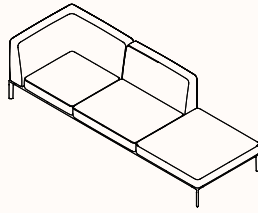

OW 900mm
OD 700mm
OH 180mm

Cushion for Left Armrest - ED148

OW 900mm
OD 700mm
OH 180mm

Backrest ED150

OW 900mm
OD 220mm
OH 520mm

Backrest Angle 90° ED151

OW 900mm
OD 900mm
OH 520mm

Armrest ED152

OW 460mm
OD 240mm
OH 240mm

Table Top ED609

OW 900mm
OD 900mm
OH 35mm

Configurations

Two Seater Low

Two Seater High

One Seater High + Table

Three Seater Low

Three Seater High Open

Vis-a-vis

Two Seater Low + Table

Side by Side Open

L-Shape Small Open

L-Shape Big Open