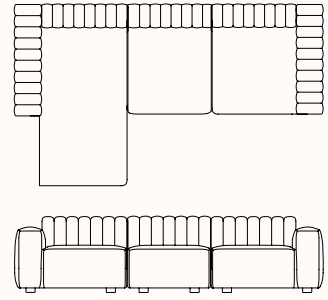

## Options:

- Two Seater
- Three Seater
- Three Seater with Chaise
- Left or Right Arm, Left or Right Corner & Center Modules
- Ottoman
- Left or Right Chaise
- Cushions

**Design:** KRISTIAN SOFUS HENSEN & TOMMY HYLDAHL for NORR11

## Dimensions

### Two Seater

OW 2100mm  
SD 685mm  
OD 920mm  
SH 420mm  
OH 700mm

### Three Seater

OW 2900mm  
SD 685mm  
OD 920mm  
SH 420mm  
OH 700mm