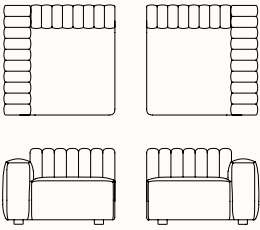

Module Dimensions

Left or Right Arm

OW 1050mm
SD 685mm
OD 920mm
SH 420mm
OH 700mm

Centre

OW 800mm
SD 685mm
OD 920mm
SH 420mm
OH 700mm