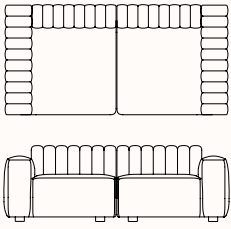

## Options:

- Two Seater
- Three Seater
- Three Seater with Chaise
- Left or Right Arm, Left or Right Corner & Center Modules
- Ottoman
- Left or Right Chaise
- Cushions

**Design:** KRISTIAN SOFUS HENSEN & TOMMY HYLDAHL for NORR11

## Finishes:

Frame: Plywood

Upholstered in fabric categories:

Cat 0 - Grain, Cura, Chili, Step Melange, Megan, COM

Cat 1 - Mumble, Remix, Fame

Cat 2 - Barnum, Breeze, Fusion, Canvas

Cat 3 - Fiord, Hallingdal, Savanna, Zero, Steelcut Trio

## Dimensions

### Left or Right Chaise

OW 1050mm  
SD 1280mm  
OD 1520mm  
SH 420mm  
OH 700mm