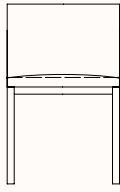

MIDORI Range

Features:

The Midori is a natural design made in ash wood. It comprises two chairs, with and without arms; one small armchair and two stools, high and low. The structure is stained in order to highlight the grain of the ash. The armchair offers an optional decorative cushion, which increases the comfort of the piece and gives it a cosy, homely touch.

Upholstered in fabric categories 2-12, COM & COL

Refer to Sancal fabric [link](#)

Dimensions:

**Chair
232.41**

OW 480mm
OD 580mm
OH 780mm
SH 450mm

**Chair with Wooden Arms
232.421**

OW 540mm
OD 600mm
OH 780mm
SH 450mm

**Small Armchair with
Wooden Arms
232.521**

OW 650mm
OD 650mm
OH 730mm
SH 420mm

**Low Stool
232.462**

OW 420mm
OD 490mm
SH 650mm
OH 830mm

**High Stool
232.461**

OW 420mm
OD 490mm
OH 930mm
SH 750mm

**Lumbar Cushion
232.27**

OW 520mm
OD 200mm