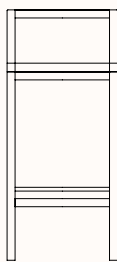

MIDORI Range

Features:

The Midori is a natural design made in ash wood. It comprises two chairs, with and without arms; one small armchair and two stools, high and low. The structure is stained in order to highlight the grain of the ash. The armchair offers an optional decorative cushion, which increases the comfort of the piece and gives it a cosy, homely touch.

Upholstered in fabric categories 2-12, COM & COL

Refer to Sancal fabric [link](#)

Dimensions:

**Chair
232.41**

OW 480mm
OD 580mm
OH 780mm
SH 450mm

**Chair with Wooden Arms
232.421**

OW 540mm
OD 600mm
OH 780mm
SH 450mm

**Small Armchair with
Wooden Arms
232.521**

OW 650mm
OD 650mm
OH 730mm
SH 420mm

**Low Stool
232.462**

OW 420mm
OD 490mm
SH 650mm
OH 830mm

**High Stool
232.461**

OW 420mm
OD 490mm
OH 930mm
SH 750mm

**Lumbar Cushion
232.27**

OW 520mm
OD 200mm