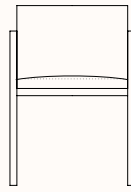

MIDORI Range

Features:

The Midori is a natural design made in ash wood. It comprises two chairs, with and without arms; one small armchair and two stools, high and low. The structure is stained in order to highlight the grain of the ash. The armchair offers an optional decorative cushion, which increases the comfort of the piece and gives it a cosy, homely touch.

Upholstered in fabric categories 2-12, COM & COL

Refer to Sancal fabric [link](#)

Dimensions:

**Chair
232.41**

OW 480mm
OD 580mm
OH 780mm
SH 450mm

**Chair with Wooden Arms
232.421**

OW 540mm
OD 600mm
OH 780mm
SH 450mm

**Small Armchair with
Wooden Arms
232.521**

OW 650mm
OD 650mm
OH 730mm
SH 420mm

**Low Stool
232.462**

OW 420mm
OD 490mm
SH 650mm
OH 830mm

**High Stool
232.461**

OW 420mm
OD 490mm
OH 930mm
SH 750mm

**Lumbar Cushion
232.27**

OW 520mm
OD 200mm