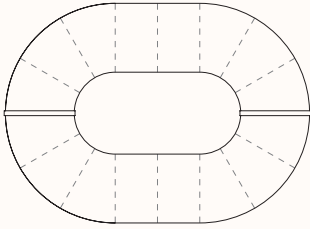

LINK Lounge

Features:

Link lounge is designed to be a piece of art when not in use. It is based on the sinuous volumes of a chain. The scale of the lounge plays a key role, as it can turn an everyday object into a sculpture.

Sprinkles

0114	0124	0134	0154	0174	0184
0254	0274	0294	0424	0454	0554
0584	0654	0684	0694	0714	0754
0784	0794	0924	0974	0984	

Designer's Edition - Multitone Bold

5058	5059	5060

Designer's Edition - Multitone Pastel

5055	5056	5057

Dimensions

Link 138X100

OW 1380mm
OD 1000mm
OH 330mm

Link Designer's Edition 138X100

OW 1380mm
OD 1000mm
OH 330mm

Connected Modules