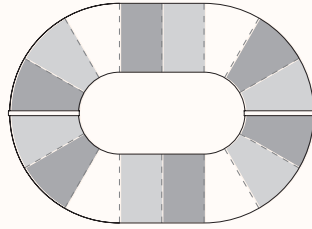

LINK Lounge

Features:

Link lounge is designed to be a piece of art when not in use. It is based on the sinuous volumes of a chain. The scale of the lounge plays a key role, as it can turn an everyday object into a sculpture.

Sprinkles

0114	0124	0134	0154	0174	0184
0254	0274	0294	0424	0454	0554
0584	0654	0684	0694	0714	0754
0784	0794	0924	0974	0984	

Designer's Edition - Multitone Bold

5058	5059	5060

Designer's Edition - Multitone Pastel

5055	5056	5057

Dimensions

Link 138X100

OW 1380mm
OD 1000mm
OH 330mm

Link Designer's Edition 138X100

OW 1380mm
OD 1000mm
OH 330mm

Connected Modules