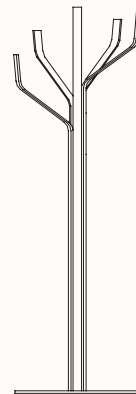

zenithinteriors.com

ALBERO Coat Stand

Zenith

Features:

The arms of this coat stand look like branches and the Italian translation of ALBERO reveals the idea that inspired it.

Design: FABIO BORTOLANI FOR LAPALMA

Nera

Dimensions

C4

OW 620mm

OD 620mm

OH 1870mm