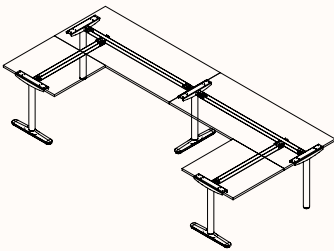

Pod of 6

Pod of 9

90 Degree

2 End Left Hand

Fixed Height

Height Range: 700-850mm

Length Range: 1200-2700mm

Depth Range: 600-900mm

2 End Right Hand

3 End Left Hand

Corner Left with Foot

3 End Right Hand

U-Shape 2-End

U-Shape 2X90

U-Shape 4-End

Pod of 2-T