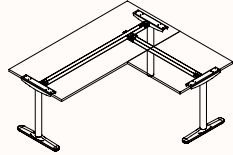

120 Degree

120 Degree Single

Fixed Height

Height Range: 700-850mm

Length Range: 1200-2100mm

Depth Range: 600-900mm

Pod of 2

Pod of 3

Pod of 6

Pod of 9

90 Degree

2 End Left Hand

Fixed Height

Height Range: 700-850mm

Length Range: 1200-2700mm

Depth Range: 600-900mm