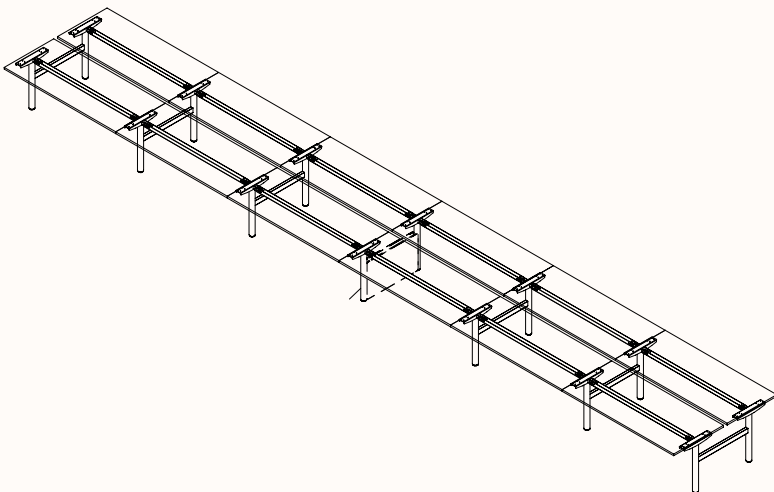

180 Degree

Pod of 2

**Pod of 4
Optional Shared Powerblade**

**Pod of 6
Optional Shared Powerblade**

**Pod of 8
Optional Shared Powerblade**

**Pod of 10
Optional Shared Powerblade**

**Pod of 12
Optional Shared Powerblade**

120 Degree

120 Degree Single

Fixed Height

Height Range: 700-850mm

Length Range: 1200-2100mm

Depth Range: 600-900mm

Pod of 2

Pod of 3