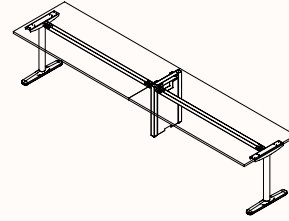

Screen Options:

S30 Screens:

- S30 worktop mounted screens: 180-degree single desks & 180-degree runs
- S30 frame mounted & top mount: 180-degree pods

Precinct Screens:

- Precinct worktop mounted Classic, Sweep or Flex: 180-degree single desks & runs, 180-degree pods, 90-degree single desks, 90-degree U-shape desks, 90-degree pods
- Precinct worktop mounted Elevated: 180-degree pods, 90-degree pods
- Precinct frame mounted Spine screen and Spine & End screen: 180-degree pod of 2 only
- Precinct frame mounted Screen arm screen: 180-degree single desk only

Zenith House Powder Coat:

Note:
Fine Texture is not suitable on Orbis Electric Adjust workstation

180 Degree

180 Degree Single

Fixed Height

Height Range: 700-850mm

Length Range: 1200-2700mm

Depth Range: 600-900mm

Run of 2

Run of 2 Shared Powerblade

Run of 3

Run of 3 Shared Powerblade

Run of 3 2x Shared Powerblade

Run of 4

Run of 4 Shared Powerblade

180 Degree