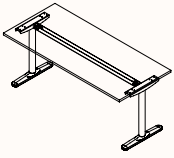

Screen Options:

S30 Screens:

- S30 worktop mounted screens: 180-degree single desks & 180-degree runs
- S30 frame mounted & top mount: 180-degree pods

Precinct Screens:

- Precinct worktop mounted Classic, Sweep or Flex: 180-degree single desks & runs, 180-degree pods, 90-degree single desks, 90-degree U-shape desks, 90-degree pods
- Precinct worktop mounted Elevated: 180-degree pods, 90-degree pods
- Precinct frame mounted Spine screen and Spine & End screen: 180-degree pod of 2 only
- Precinct frame mounted Screen arm screen: 180-degree single desk only

Zenith House Powder Coat:

Note:
Fine Texture is not suitable on Orbis Electric Adjust workstation

180 Degree

180 Degree Single

Fixed Height

Height Range: 700-850mm

Length Range: 1200-2700mm

Depth Range: 600-900mm

Run of 2

Run of 2 Shared Powerblade

Run of 3

Run of 3 Shared Powerblade

Run of 3 2x Shared Powerblade

Run of 4

Run of 4 Shared Powerblade

180 Degree