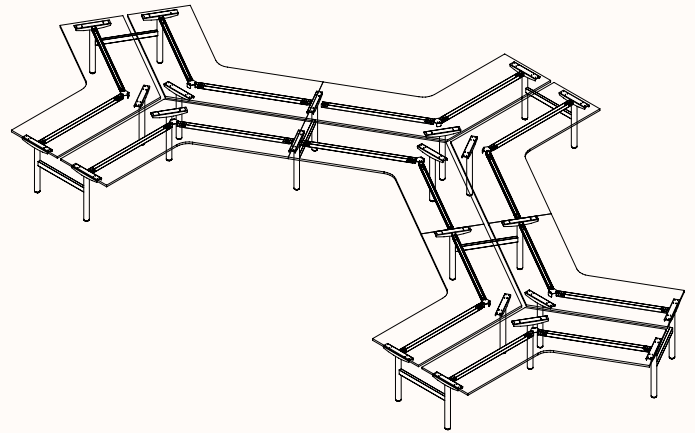

120 Degree

120 Degree Single

Fixed Height

Height Range: 700-850mm

Length Range: 1200-2100mm

Depth Range: 600-900mm

Pod of 2

Pod of 3

Pod of 6

Pod of 9

90 Degree

2 End Left Hand

Fixed Height

Height Range: 700-850mm

Length Range: 1200-2700mm

Depth Range: 600-900mm

2 End Right Hand

3 End Left Hand

Corner Left with Foot

3 End Right Hand

U-Shape 2-End

U-Shape 2X90

U-Shape 4-End

Pod of 2-T