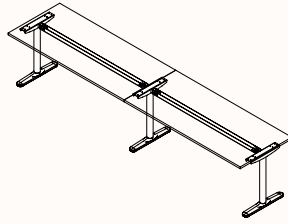

Screen Options:

S30 Screens:

- S30 worktop mounted screens: 180-degree single desks & 180-degree runs
- S30 frame mounted & top mount: 180-degree pods

Precinct Screens:

- Precinct worktop mounted Classic, Sweep or Flex: 180-degree single desks & runs, 180-degree pods, 90-degree single desks, 90-degree U-shape desks, 90-degree pods
- Precinct worktop mounted Elevated: 180-degree pods, 90-degree pods
- Precinct frame mounted Spine screen and Spine & End screen: 180-degree pod of 2 only
- Precinct frame mounted Screen arm screen: 180-degree single desk only

Zenith House Powder Coat:

Note:
Fine Texture is not suitable on Orbis Electric Adjust workstation

180 Degree

180 Degree Single

Fixed Height

Height Range: 700-850mm

Length Range: 1200-2700mm

Depth Range: 600-900mm

Run of 2

Run of 2 Shared Powerblade

Run of 3

Run of 3 Shared Powerblade

Run of 3 2x Shared Powerblade

Run of 4

Run of 4 Shared Powerblade

180 Degree