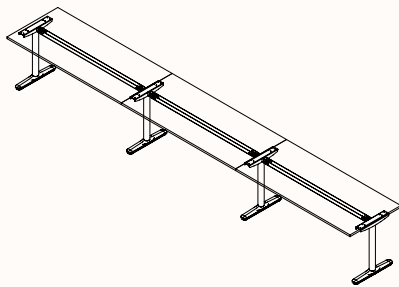

Screen Options:

S30 Screens:

- S30 worktop mounted screens: 180-degree single desks & 180-degree runs
- S30 frame mounted & top mount: 180-degree pods

Precinct Screens:

- Precinct worktop mounted Classic, Sweep or Flex: 180-degree single desks & runs, 180-degree pods, 90-degree single desks, 90-degree U-shape desks, 90-degree pods
- Precinct worktop mounted Elevated: 180-degree pods, 90-degree pods
- Precinct frame mounted Spine screen and Spine & End screen: 180-degree pod of 2 only
- Precinct frame mounted Screen arm screen: 180-degree single desk only

Zenith House Powder Coat:

Note:
Fine Texture is not suitable on Orbis Electric Adjust workstation

180 Degree

180 Degree Single

Fixed Height

Height Range: 700-850mm

Length Range: 1200-2700mm

Depth Range: 600-900mm

Run of 2

Run of 2 Shared Powerblade

Run of 3

Run of 3 Shared Powerblade

Run of 3 2x Shared Powerblade

Run of 4

Run of 4 Shared Powerblade

180 Degree