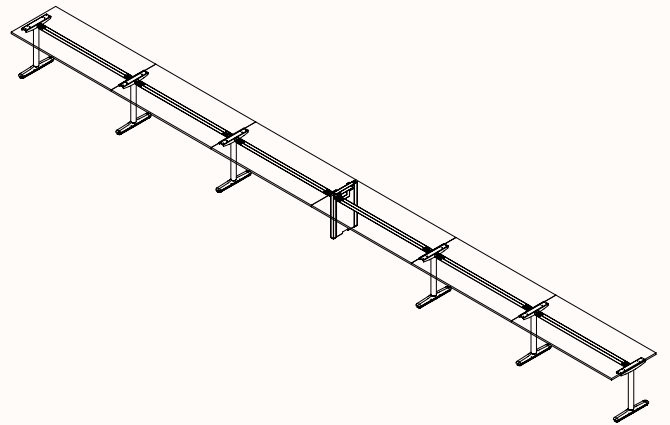

**Run of 4
2x Shared Powerblades**

Run of 5

**Run of 5
Shared Powerblade**

**Run of 5
2x Shared Powerblade**

180 Degree

Run of 6

**Run of 6
Shared Powerblade**

**Run of 6
2x Shared Powerblade**

180 Degree

Pod of 2

**Pod of 4
Optional Shared Powerblade**

**Pod of 6
Optional Shared Powerblade**

**Pod of 8
Optional Shared Powerblade**

**Pod of 10
Optional Shared Powerblade**

**Pod of 12
Optional Shared Powerblade**

120 Degree

120 Degree Single

Fixed Height

Height Range: 700-850mm

Length Range: 1200-2100mm

Depth Range: 600-900mm

Pod of 2

Pod of 3