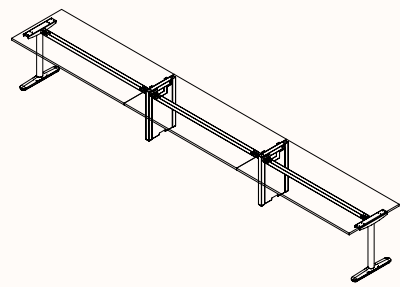

Screen Options:

S30 Screens:

- S30 worktop mounted screens: 180-degree single desks & 180-degree runs
- S30 frame mounted & top mount: 180-degree pods

Precinct Screens:

- Precinct worktop mounted Classic, Sweep or Flex: 180-degree single desks & runs, 180-degree pods, 90-degree single desks, 90-degree U-shape desks, 90-degree pods
- Precinct worktop mounted Elevated: 180-degree pods, 90-degree pods
- Precinct frame mounted Spine screen and Spine & End screen: 180-degree pod of 2 only
- Precinct frame mounted Screen arm screen: 180-degree single desk only

Zenith House Powder Coat:

Note:
Fine Texture is not suitable on Orbis Electric Adjust workstation

180 Degree

180 Degree Single

Fixed Height

Height Range: 700-850mm

Length Range: 1200-2700mm

Depth Range: 600-900mm

Run of 2

Run of 2 Shared Powerblade

Run of 3

Run of 3 Shared Powerblade

Run of 3 2x Shared Powerblade

Run of 4

Run of 4 Shared Powerblade

180 Degree