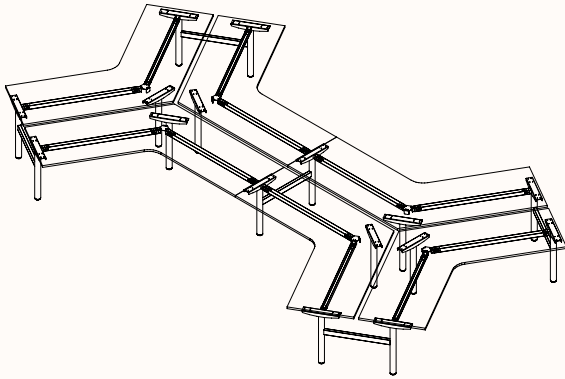

120 Degree

120 Degree Single

Fixed Height

Height Range: 700-850mm

Length Range: 1200-2100mm

Depth Range: 600-900mm

Pod of 2

Pod of 3

Pod of 6

Pod of 9

90 Degree

2 End Left Hand

Fixed Height

Height Range: 700-850mm

Length Range: 1200-2700mm

Depth Range: 600-900mm

2 End Right Hand

3 End Left Hand

Corner Left with Foot

3 End Right Hand

U-Shape 2-End

U-Shape 2X90

U-Shape 4-End

Pod of 2-T