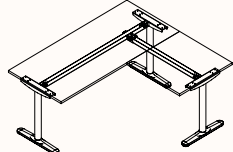

Pod of 6

Pod of 9

90 Degree

2 End Left Hand

Fixed Height

Height Range: 700-850mm

Length Range: 1200-2700mm

Depth Range: 600-900mm

2 End Right Hand

3 End Left Hand

Corner Left with Foot

3 End Right Hand

U-Shape 2-End

U-Shape 2X90

U-Shape 4-End

Pod of 2-T