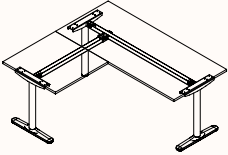

120 Degree

120 Degree Single

Fixed Height

Height Range: 700-850mm

Length Range: 1200-2100mm

Depth Range: 600-900mm

Pod of 2

Pod of 3

Pod of 6

Pod of 9

90 Degree

2 End Left Hand

Fixed Height

Height Range: 700-850mm

Length Range: 1200-2700mm

Depth Range: 600-900mm

2 End Right Hand

3 End Left Hand

Corner Left with Foot

3 End Right Hand

U-Shape 2-End

U-Shape 2X90

U-Shape 4-End

Pod of 2-T