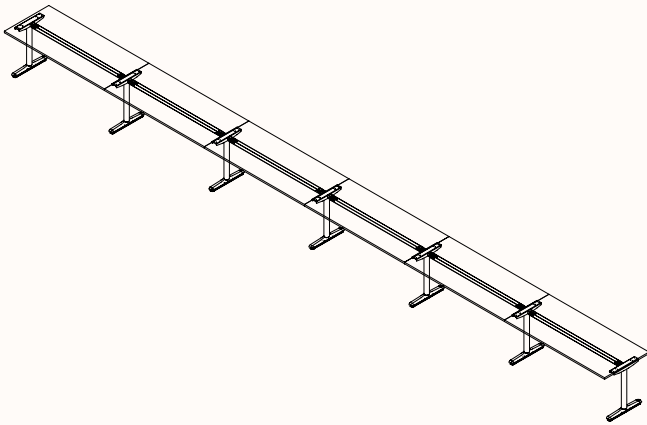

Run of 2

Run of 2 Shared Powerblade

Run of 3

Run of 3 Shared Powerblade

Run of 3 2x Shared Powerblade

Run of 4

Run of 4 Shared Powerblade

180 Degree

**Run of 4
2x Shared Powerblades**

Run of 5

**Run of 5
Shared Powerblade**

**Run of 5
2x Shared Powerblade**

180 Degree

Run of 6

**Run of 6
Shared Powerblade**

**Run of 6
2x Shared Powerblade**

180 Degree

Pod of 2

**Pod of 4
Optional Shared Powerblade**

**Pod of 6
Optional Shared Powerblade**

**Pod of 8
Optional Shared Powerblade**

**Pod of 10
Optional Shared Powerblade**

**Pod of 12
Optional Shared Powerblade**

120 Degree

120 Degree Single

Fixed Height

Height Range: 700-850mm

Length Range: 1200-2100mm

Depth Range: 600-900mm

Pod of 2

Pod of 3