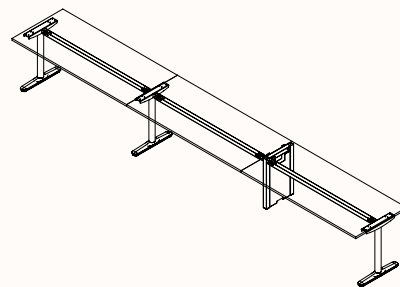

Screen Options:

S30 Screens:

- S30 worktop mounted screens: 180-degree single desks & 180-degree runs
- S30 frame mounted & top mount: 180-degree pods

Precinct Screens:

- Precinct worktop mounted Classic, Sweep or Flex: 180-degree single desks & runs, 180-degree pods, 90-degree single desks, 90-degree U-shape desks, 90-degree pods
- Precinct worktop mounted Elevated: 180-degree pods, 90-degree pods
- Precinct frame mounted Spine screen and Spine & End screen: 180-degree pod of 2 only
- Precinct frame mounted Screen arm screen: 180-degree single desk only

Zenith House Powder Coat:

Note:
Fine Texture is not suitable on Orbis Electric Adjust workstation

180 Degree

180 Degree Single

Fixed Height

Height Range: 700-850mm

Length Range: 1200-2700mm

Depth Range: 600-900mm

Run of 2

Run of 2 Shared Powerblade

Run of 3

Run of 3 Shared Powerblade

Run of 3 2x Shared Powerblade

Run of 4

Run of 4 Shared Powerblade

180 Degree