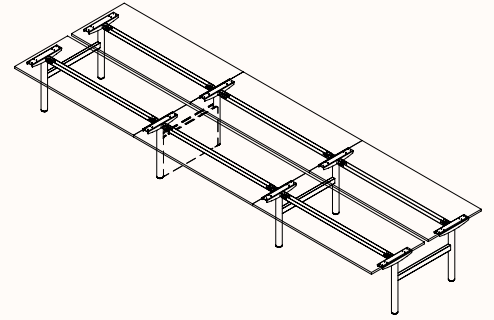

Run of 2

Run of 2 Shared Powerblade

Run of 3

Run of 3 Shared Powerblade

Run of 3 2x Shared Powerblade

Run of 4

Run of 4 Shared Powerblade

180 Degree

**Run of 4
2x Shared Powerblades**

Run of 5

**Run of 5
Shared Powerblade**

**Run of 5
2x Shared Powerblade**

180 Degree

Run of 6

**Run of 6
Shared Powerblade**

**Run of 6
2x Shared Powerblade**

180 Degree

Pod of 2

**Pod of 4
Optional Shared Powerblade**

**Pod of 6
Optional Shared Powerblade**

**Pod of 8
Optional Shared Powerblade**

**Pod of 10
Optional Shared Powerblade**

**Pod of 12
Optional Shared Powerblade**

120 Degree

120 Degree Single

Fixed Height

Height Range: 700-850mm

Length Range: 1200-2100mm

Depth Range: 600-900mm

Pod of 2

Pod of 3