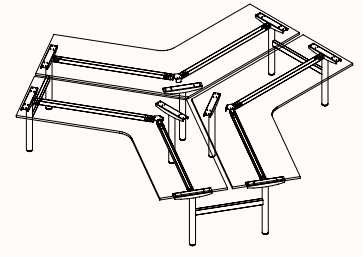

180 Degree

Pod of 2

**Pod of 4
Optional Shared Powerblade**

**Pod of 6
Optional Shared Powerblade**

**Pod of 8
Optional Shared Powerblade**

**Pod of 10
Optional Shared Powerblade**

**Pod of 12
Optional Shared Powerblade**

120 Degree

120 Degree Single

Fixed Height

Height Range: 700-850mm

Length Range: 1200-2100mm

Depth Range: 600-900mm

Pod of 2

Pod of 3

Pod of 6

Pod of 9

90 Degree

2 End Left Hand

Fixed Height

Height Range: 700-850mm

Length Range: 1200-2700mm

Depth Range: 600-900mm

2 End Right Hand

3 End Left Hand

Corner Left with Foot

3 End Right Hand

U-Shape 2-End

U-Shape 2X90

U-Shape 4-End

Pod of 2-T