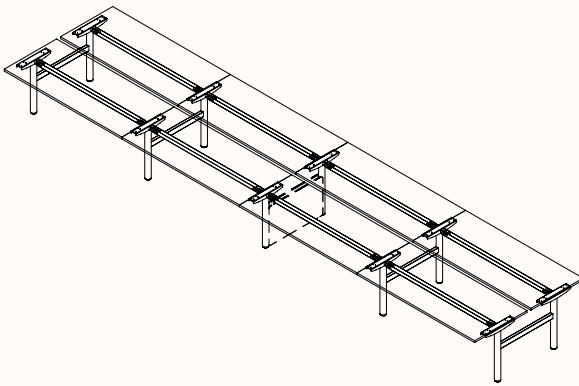

180 Degree

Pod of 2

**Pod of 4
Optional Shared Powerblade**

**Pod of 6
Optional Shared Powerblade**

**Pod of 8
Optional Shared Powerblade**

**Pod of 10
Optional Shared Powerblade**

**Pod of 12
Optional Shared Powerblade**

120 Degree

120 Degree Single

Fixed Height

Height Range: 700-850mm

Length Range: 1200-2100mm

Depth Range: 600-900mm

Pod of 2

Pod of 3

Pod of 6

Pod of 9

90 Degree

2 End Left Hand

Fixed Height

Height Range: 700-850mm

Length Range: 1200-2700mm

Depth Range: 600-900mm