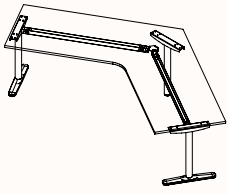

180 Degree

Pod of 2

**Pod of 4
Optional Shared Powerblade**

**Pod of 6
Optional Shared Powerblade**

**Pod of 8
Optional Shared Powerblade**

**Pod of 10
Optional Shared Powerblade**

**Pod of 12
Optional Shared Powerblade**

120 Degree

120 Degree Single

Fixed Height

Height Range: 700-850mm

Length Range: 1200-2100mm

Depth Range: 600-900mm

Pod of 2

Pod of 3