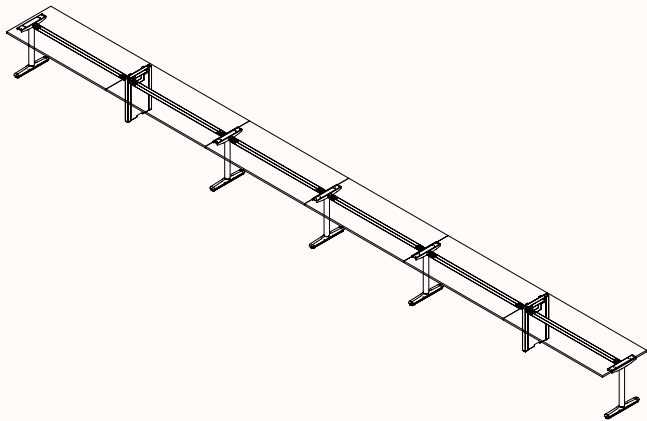

Run of 2

Run of 2 Shared Powerblade

Run of 3

Run of 3 Shared Powerblade

Run of 3 2x Shared Powerblade

Run of 4

Run of 4 Shared Powerblade

180 Degree

**Run of 4
2x Shared Powerblades**

Run of 5

**Run of 5
Shared Powerblade**

**Run of 5
2x Shared Powerblade**

180 Degree

Run of 6

**Run of 6
Shared Powerblade**

**Run of 6
2x Shared Powerblade**

180 Degree

Pod of 2

**Pod of 4
Optional Shared Powerblade**

**Pod of 6
Optional Shared Powerblade**

**Pod of 8
Optional Shared Powerblade**

**Pod of 10
Optional Shared Powerblade**

**Pod of 12
Optional Shared Powerblade**

120 Degree

120 Degree Single

Fixed Height

Height Range: 700-850mm

Length Range: 1200-2100mm

Depth Range: 600-900mm

Pod of 2

Pod of 3