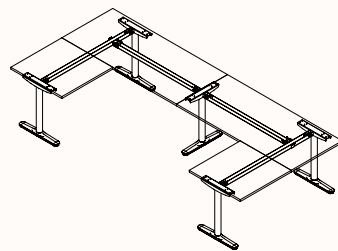

Pod of 6

Pod of 9

90 Degree

2 End Left Hand

Fixed Height

Height Range: 700-850mm

Length Range: 1200-2700mm

Depth Range: 600-900mm

2 End Right Hand

3 End Left Hand

Corner Left with Foot

3 End Right Hand

U-Shape 2-End

U-Shape 2X90

U-Shape 4-End

Pod of 2-T