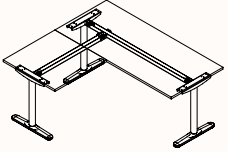

Pod of 6

Pod of 9

90 Degree

2 End Left Hand

Fixed Height

Height Range: 700-850mm

Length Range: 1200-2700mm

Depth Range: 600-900mm

2 End Right Hand

3 End Left Hand

Corner Left with Foot

3 End Right Hand

U-Shape 2-End

U-Shape 2X90

U-Shape 4-End

Pod of 2-T