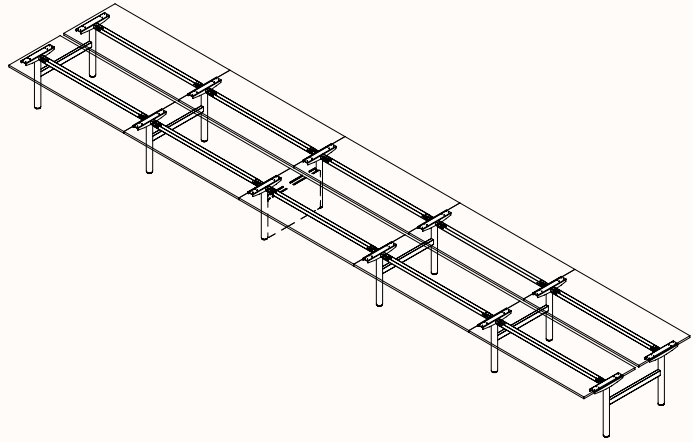

180 Degree

Pod of 2

**Pod of 4
Optional Shared Powerblade**

**Pod of 6
Optional Shared Powerblade**

**Pod of 8
Optional Shared Powerblade**

**Pod of 10
Optional Shared Powerblade**

**Pod of 12
Optional Shared Powerblade**

120 Degree

120 Degree Single

Fixed Height

Height Range: 700-850mm

Length Range: 1200-2100mm

Depth Range: 600-900mm

Pod of 2

Pod of 3