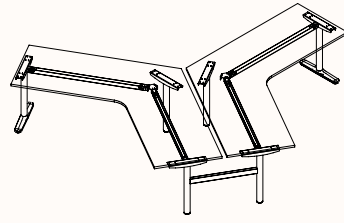

180 Degree

Pod of 2

**Pod of 4
Optional Shared Powerblade**

**Pod of 6
Optional Shared Powerblade**

**Pod of 8
Optional Shared Powerblade**

**Pod of 10
Optional Shared Powerblade**

**Pod of 12
Optional Shared Powerblade**

120 Degree

120 Degree Single

Fixed Height

Height Range: 700-850mm

Length Range: 1200-2100mm

Depth Range: 600-900mm

Pod of 2

Pod of 3

Pod of 6

Pod of 9

90 Degree

2 End Left Hand

Fixed Height

Height Range: 700-850mm

Length Range: 1200-2700mm

Depth Range: 600-900mm

2 End Right Hand

3 End Left Hand

Corner Left with Foot

3 End Right Hand

U-Shape 2-End

U-Shape 2X90

U-Shape 4-End

Pod of 2-T