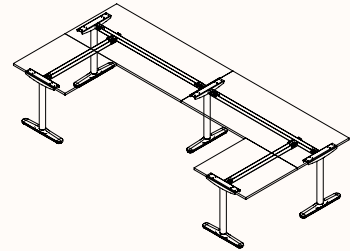

Pod of 6

Pod of 9

90 Degree

2 End Left Hand

Fixed Height

Height Range: 700-850mm

Length Range: 1200-2700mm

Depth Range: 600-900mm

2 End Right Hand

3 End Left Hand

Corner Left with Foot

3 End Right Hand

U-Shape 2-End

U-Shape 2X90

U-Shape 4-End

Pod of 2-T