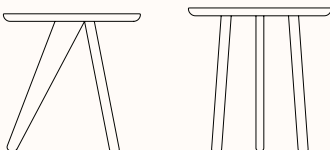

zenithinteriors.com

FIN SideTable

Zenith

Features:

Fin Side Table is a minimal furniture piece, designed with the intention to fit into many different interior settings.

Fin comes with a top of solid oak with round edges, making it paper thin seen from one angle and solid from another. The table has two turned oak timber sections, contrasted by a fin-shaped leg of massive oak.

Light Smoked Oak

Dark Smoked Oak

Black Oak

Dimensions

Finn Side Table-Small

DIA 400mm

OH 400mm