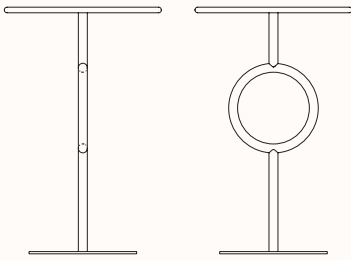

Refer to Sancal oak stain [link](#)

Tube steel base lacquered with felt bottom

Refer to Sancal lacquer [link](#).

Dimensions:

Table
353.71.FE
DIA 500mm
OD 320mm
OH 400mm

Table
353.71.HG/353.71.KG
DIA 700/900mm
OD 480mm
OH 600mm

Table
353.71.HH/353.71.KH
DIA 700/900mm
OD 480mm
OH 740mm

Table
353.71.HM
DIA 700mm
OD 480mm
OH 1100mm