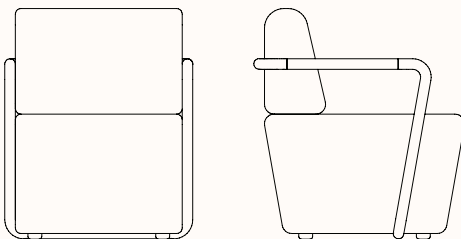

American Oak:

Natural

Black
Ebonished

Powder Coat:

Cool White
(Satin)

Black
(Satin)

Dimensions

SOL-REST Armchair

OW 680mm

OD 760mm

SH 450mm

OH 830mm