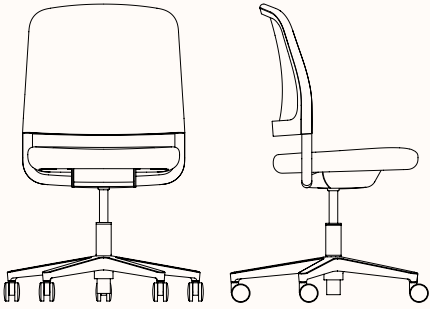

Slate

Dimensions

Denn Chair without Arms

OW	26.89 inch	SW	19.80 inch
OD	14.72-16.92 inch	SD	14.72-16.92 inch
OH	35.83-41.10 inch	SH	15.20-20.48 inch

Denn Chair with 4D Arm

OW	26.89 inch	SW	19.80 inch
OD	14.72-16.92 inch	SD	14.72-16.92 inch
OH	35.83-41.10 inch	SH	15.20-20.48 inch
	Width between Arms		19.53 inch
	Height Above Seat (Arms)		17.88-11.81 inch

Denn Chair with Loop Arm

OW	26.89 inch	SW	19.80 inch
OD	14.72-16.92 inch	SD	14.72-16.92 inch
OH	35.83-41.10 inch	SH	15.20-20.48 inch
	Width between Arms		19.53 inch
	Height Above Seat (Arms)		17.88 inch