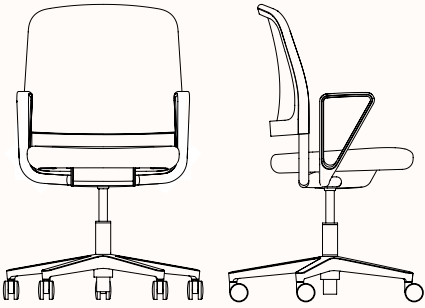

Slate

Dimensions

Denn Chair without Arms

OW	26.89 inch	SW	19.80 inch
OD	14.72-16.92 inch	SD	14.72-16.92 inch
OH	35.83-41.10 inch	SH	15.20-20.48 inch

Denn Chair with 4D Arm

OW	26.89 inch	SW	19.80 inch
OD	14.72-16.92 inch	SD	14.72-16.92 inch
OH	35.83-41.10 inch	SH	15.20-20.48 inch
	Width between Arms		19.53 inch
	Height Above Seat (Arms)		17.88-11.81 inch

Denn Chair with Loop Arm

OW	26.89 inch	SW	19.80 inch
OD	14.72-16.92 inch	SD	14.72-16.92 inch
OH	35.83-41.10 inch	SH	15.20-20.48 inch
	Width between Arms		19.53 inch
	Height Above Seat (Arms)		17.88 inch