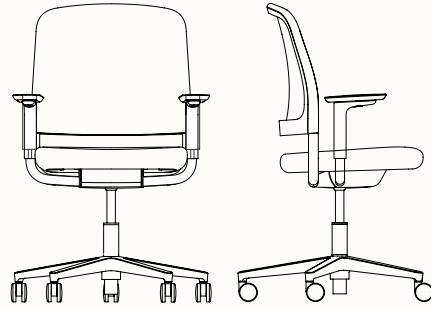

Slate

Dimensions

Denn Chair without Arms

OW	26.89 inch	SW	19.80 inch
OD	14.72-16.92 inch	SD	14.72-16.92 inch
OH	35.83-41.10 inch	SH	15.20-20.48 inch

Denn Chair with 4D Arm

OW	26.89 inch	SW	19.80 inch
OD	14.72-16.92 inch	SD	14.72-16.92 inch
OH	35.83-41.10 inch	SH	15.20-20.48 inch
	Width between Arms		19.53 inch
	Height Above Seat (Arms)		17.88-11.81 inch

Denn Chair with Loop Arm

OW	26.89 inch	SW	19.80 inch
OD	14.72-16.92 inch	SD	14.72-16.92 inch
OH	35.83-41.10 inch	SH	15.20-20.48 inch
	Width between Arms		19.53 inch
	Height Above Seat (Arms)		17.88 inch